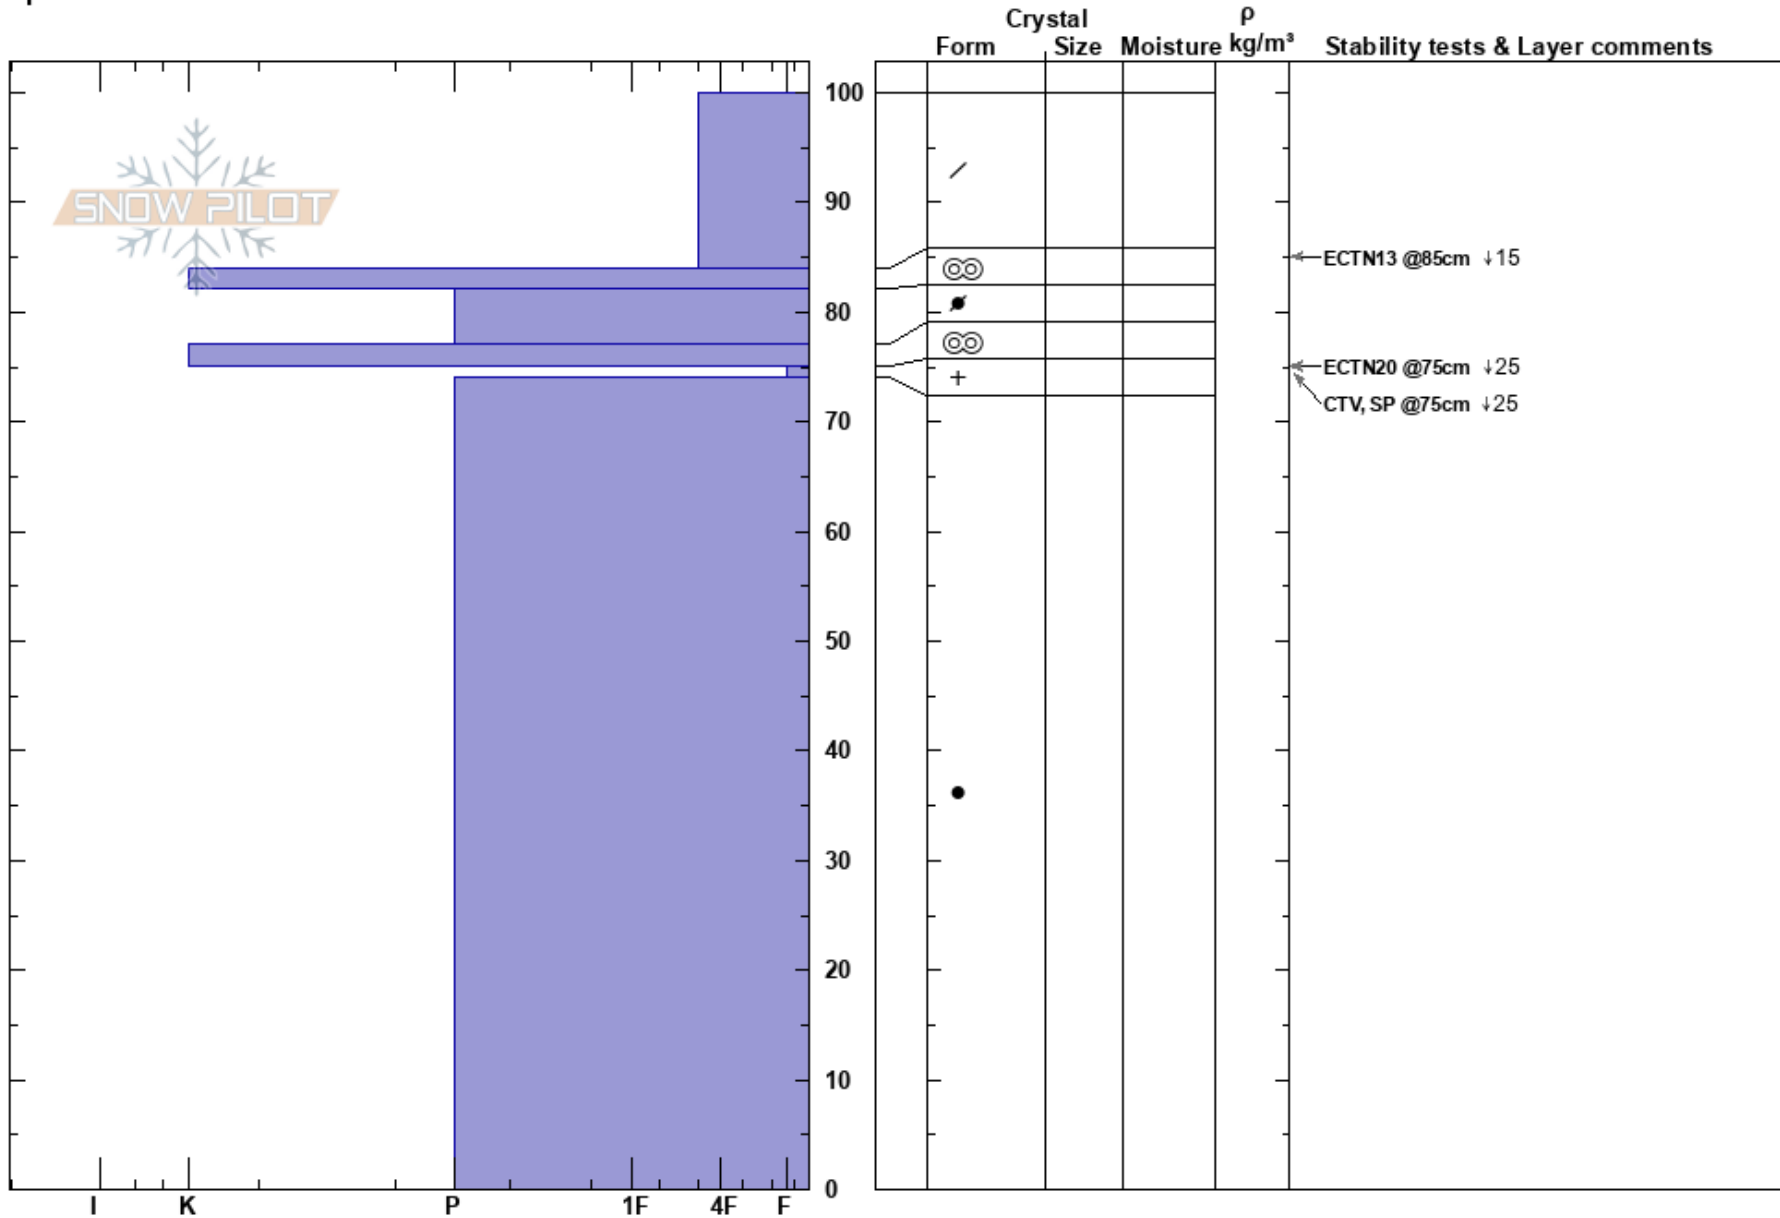

Powder Hound  
 Towers  
 New Zealand  
**Elevation:** 1890 m  
**Aspect:** S  
**Specifics:**

Janina Kuzma  
 31/08/2024 - 11:15  
**Co-ord:**  
**Slope Angle:** 24°  
**Wind Loading:** yes

**Stability:**  
**Air Temperature:**  
**Sky Cover:** FEW  
**Precipitation:** NO  
**Wind:** NW Moderate

**HS:**100  
**PF:**25 77-75cm:Problematic layer

**Notes:** Test notes - Total height of snowpack of pit location was 170cm