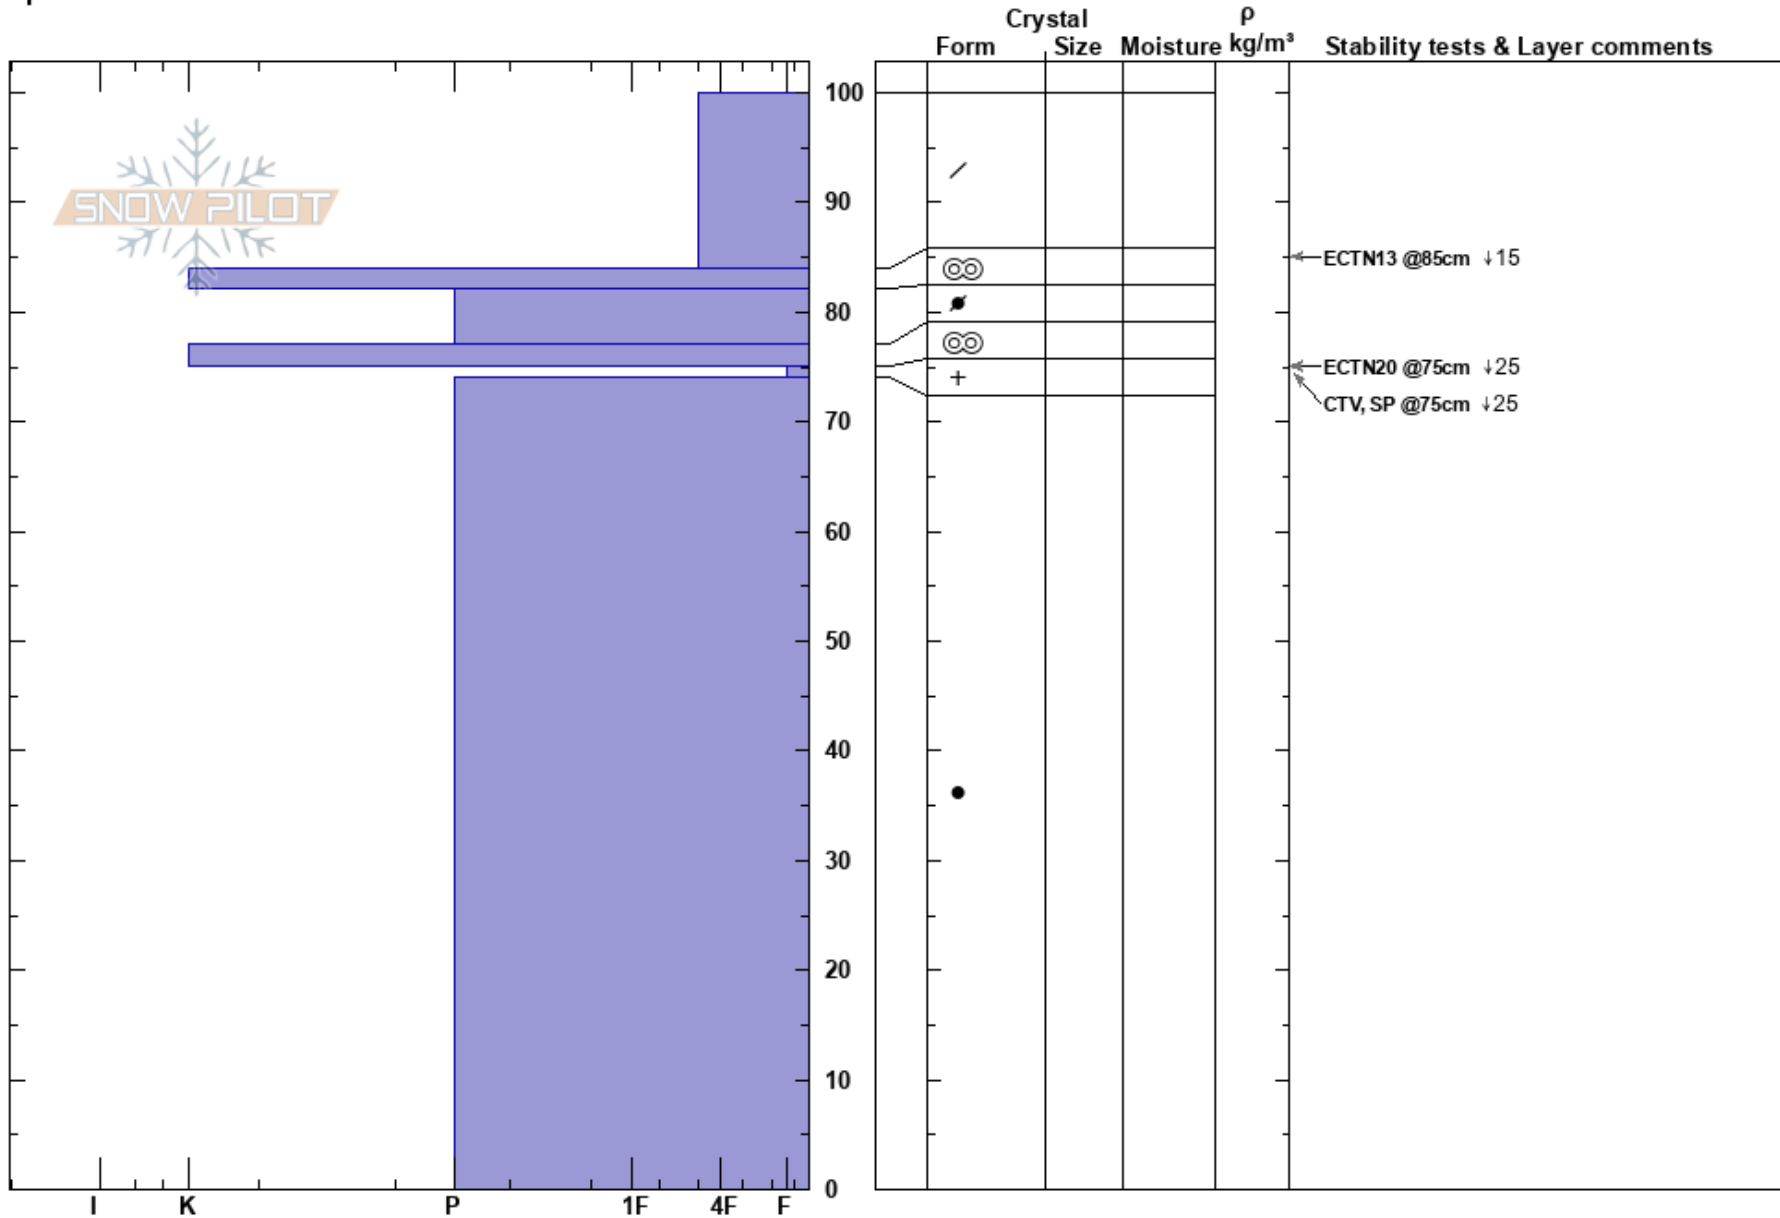

Powder Hound
 Towers
 New Zealand
Elevation: 1890 m
Aspect: S
Specifics:

Janina Kuzma
 31/08/2024 - 11:15
Co-ord:
Slope Angle: 24°
Wind Loading: yes

Stability:
Air Temperature:
Sky Cover: FEW
Precipitation: NO
Wind: NW Moderate

HS:100
PF:25 77-75cm:Problematic layer

Notes: Test notes - Total height of snowpack of pit location was 170cm