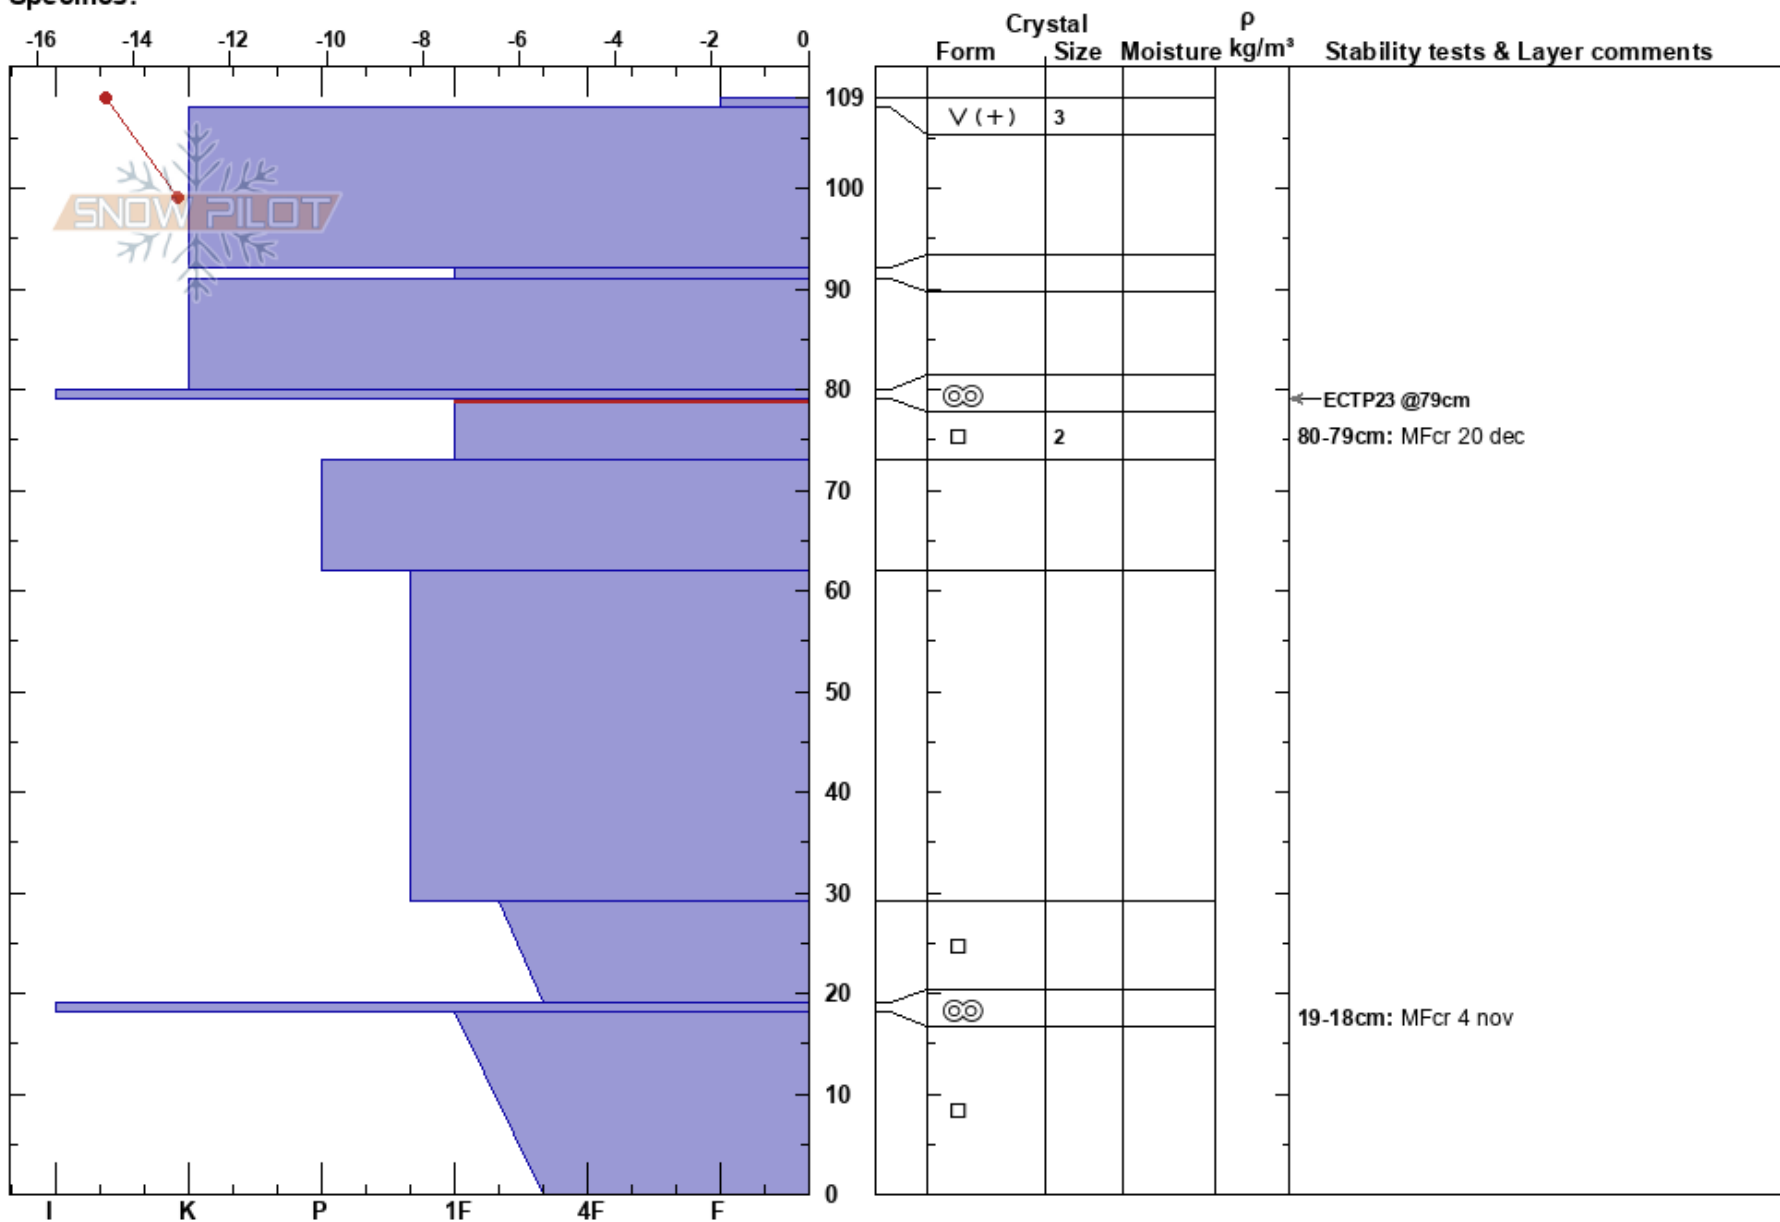

Nedre Tvärbäcken
 Kobåset
 Sweden
Elevation: 820 m
Aspect: 230°
Specifics:

Johan af Ekenstam
 09/02/2018 - 12:20
Co-ord: 65.83250N, 15.15324E
Slope Angle: 10°
Wind Loading: previous

Stability:
Air Temperature: -13.4°C **PF:** 1
Sky Cover: FEW
Precipitation: NO
Wind: E Light Breeze

Layer Notes:
 80-79cm: MFcr 20 dec
 79-73cm: Problematic layer
 19-18cm: MFcr 4 nov

Notes: