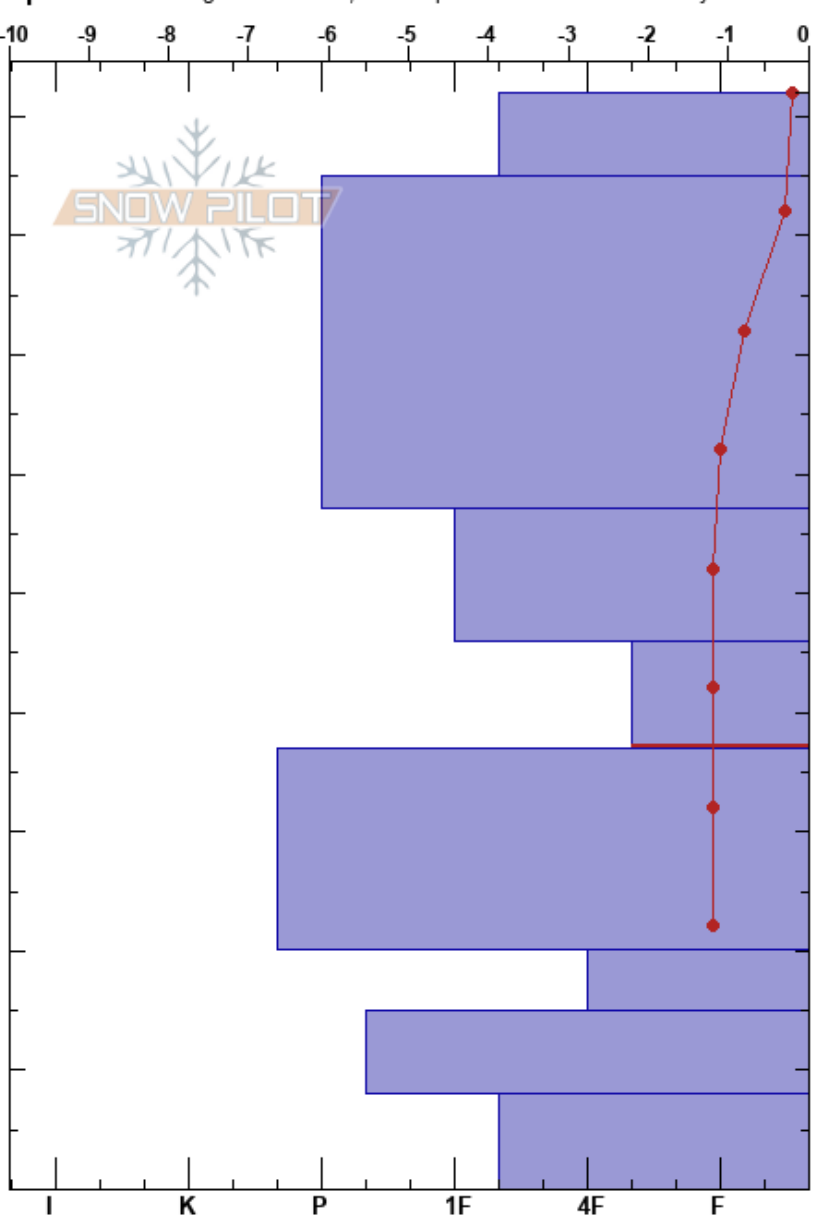

Pot Belly zone 2
 Craigieburn Range
 New Zealand
Elevation: 1950 m
Aspect: SE

Eric Webster
 27/08/2024 - 13:30
Co-ord: -43.26495S, 171.62795E
Slope Angle: 35°
Wind Loading: previous

Stability:
Air Temperature: 1.2°C
Sky Cover: BKN
Precipitation: NO
Wind: NW Moderate

HS:92
PF:10
Layer Notes:
 92-85cm: new snow 240826
 57-46cm: density change
 46-37cm: Problematic layer
 15-8cm: breakable

Specifics: Pit dug in a Ski Area; Pit is representative of backcountry

Depth (cm)	Crystal Form	Crystal Size	Moisture	ρ kg/m ³	Stability tests & Layer comments
92					
90	/		M-W		92-85cm: new snow 240826
80					
70	.	0.1	W		
60					
50	.		W		57-46cm: density change
40	⊖	2	D-M		←ECTP14 @38cm Q1
30			W		
20	⊖		M		
10	⊙⊙				15-8cm: breakable
0	☉		M-W		

Notes: Pit dug to identify depth of moisture and determine if dry facets still exist