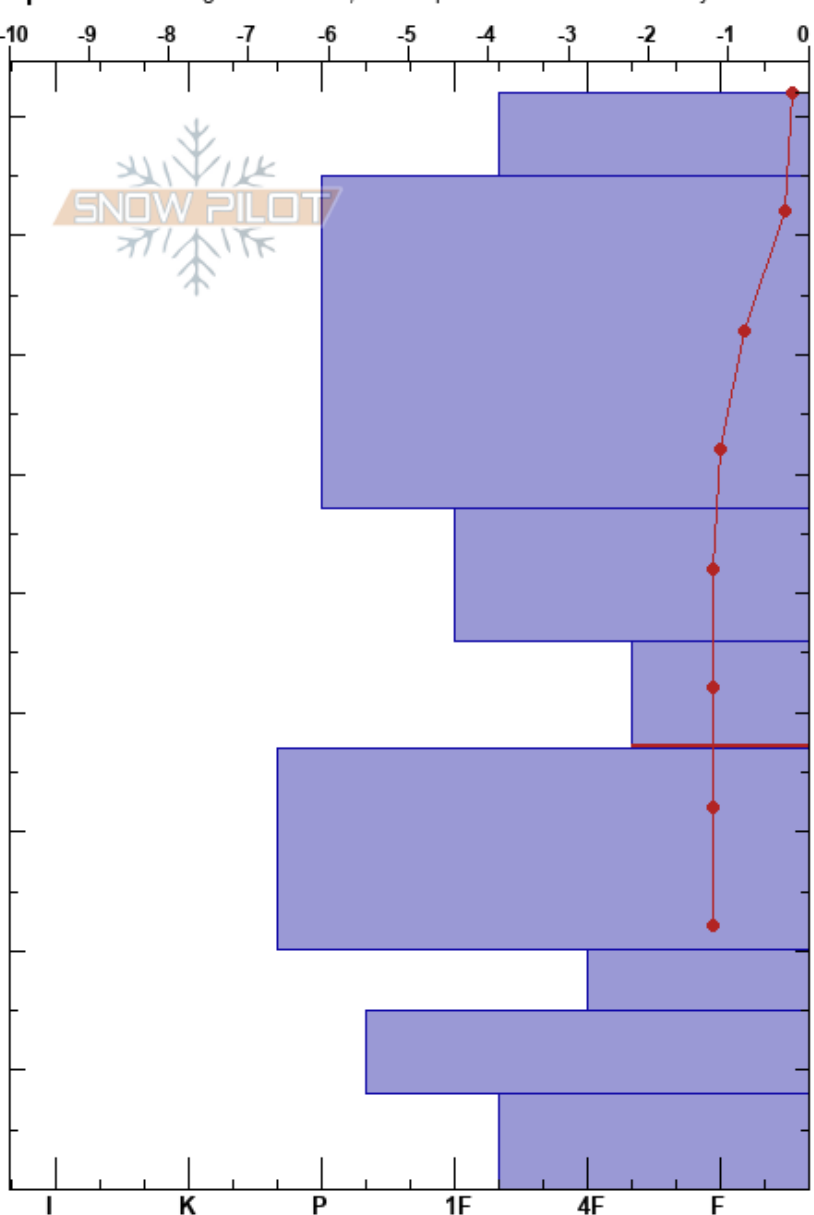

Pot Belly zone 2  
 Craigieburn Range  
 New Zealand  
**Elevation:** 1950 m  
**Aspect:** SE

Eric Webster  
 27/08/2024 - 13:30  
**Co-ord:** -43.26495S, 171.62795E  
**Slope Angle:** 35°  
**Wind Loading:** previous

**Stability:**  
**Air Temperature:** 1.2°C  
**Sky Cover:** BKN  
**Precipitation:** NO  
**Wind:** NW Moderate

**HS:**92  
**PF:**10  
**Layer Notes:**  
 92-85cm: new snow 240826  
 57-46cm: density change  
 46-37cm: Problematic layer  
 15-8cm: breakable

**Specifics:** Pit dug in a Ski Area; Pit is representative of backcountry

Depth (cm)	Crystal Form	Crystal Size	Moisture	$\rho$ kg/m <sup>3</sup>	Stability tests & Layer comments
92					
90	/		M-W		92-85cm: new snow 240826
80					
70	.	0.1	W		
60					
50	.		W		57-46cm: density change
40	⊖	2	D-M		←ECTP14 @38cm Q1
30			W		
20	⊖		M		
10	⊙⊙				15-8cm: breakable
0	☉		M-W		

**Notes:** Pit dug to identify depth of moisture and determine if dry facets still exist