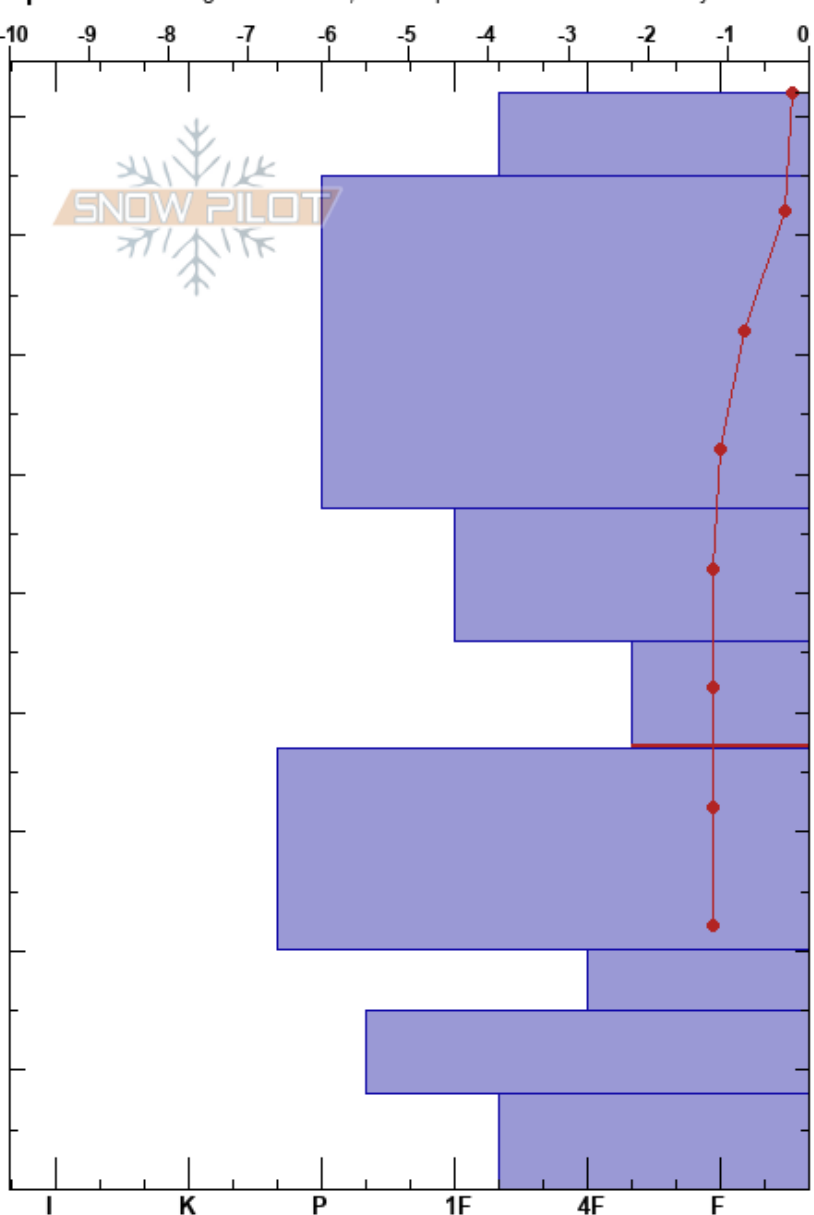

Pot Belly zone 2  
 Craigieburn Range  
 New Zealand  
**Elevation:** 1950 m  
**Aspect:** SE

Eric Webster  
 27/08/2024 - 13:30  
**Co-ord:** -43.26495S, 171.62795E  
**Slope Angle:** 35°  
**Wind Loading:** previous

**Stability:**  
**Air Temperature:** 1.2°C  
**Sky Cover:** BKN  
**Precipitation:** NO  
**Wind:** NW Moderate

**HS:**92  
**PF:**10  
**Layer Notes:**  
 92-85cm: new snow 240826  
 57-46cm: density change  
 46-37cm: Problematic layer  
 15-8cm: breakable

**Specifics:** Pit dug in a Ski Area; Pit is representative of backcountry

Height (cm)	Crystal		Moisture	$\rho$ kg/m <sup>3</sup>	Stability tests & Layer comments
	Form	Size			
92					
90	/		M-W		92-85cm: new snow 240826
80					
70	.	0.1	W		
60					
50	.		W		57-46cm: density change
40	⊖	2	D-M		←ECTP14 @38cm Q1
30			W		
20	⊖		M		
10	⊙⊙				15-8cm: breakable
0	☉		M-W		

**Notes:** Pit dug to identify depth of moisture and determine if dry facets still exist