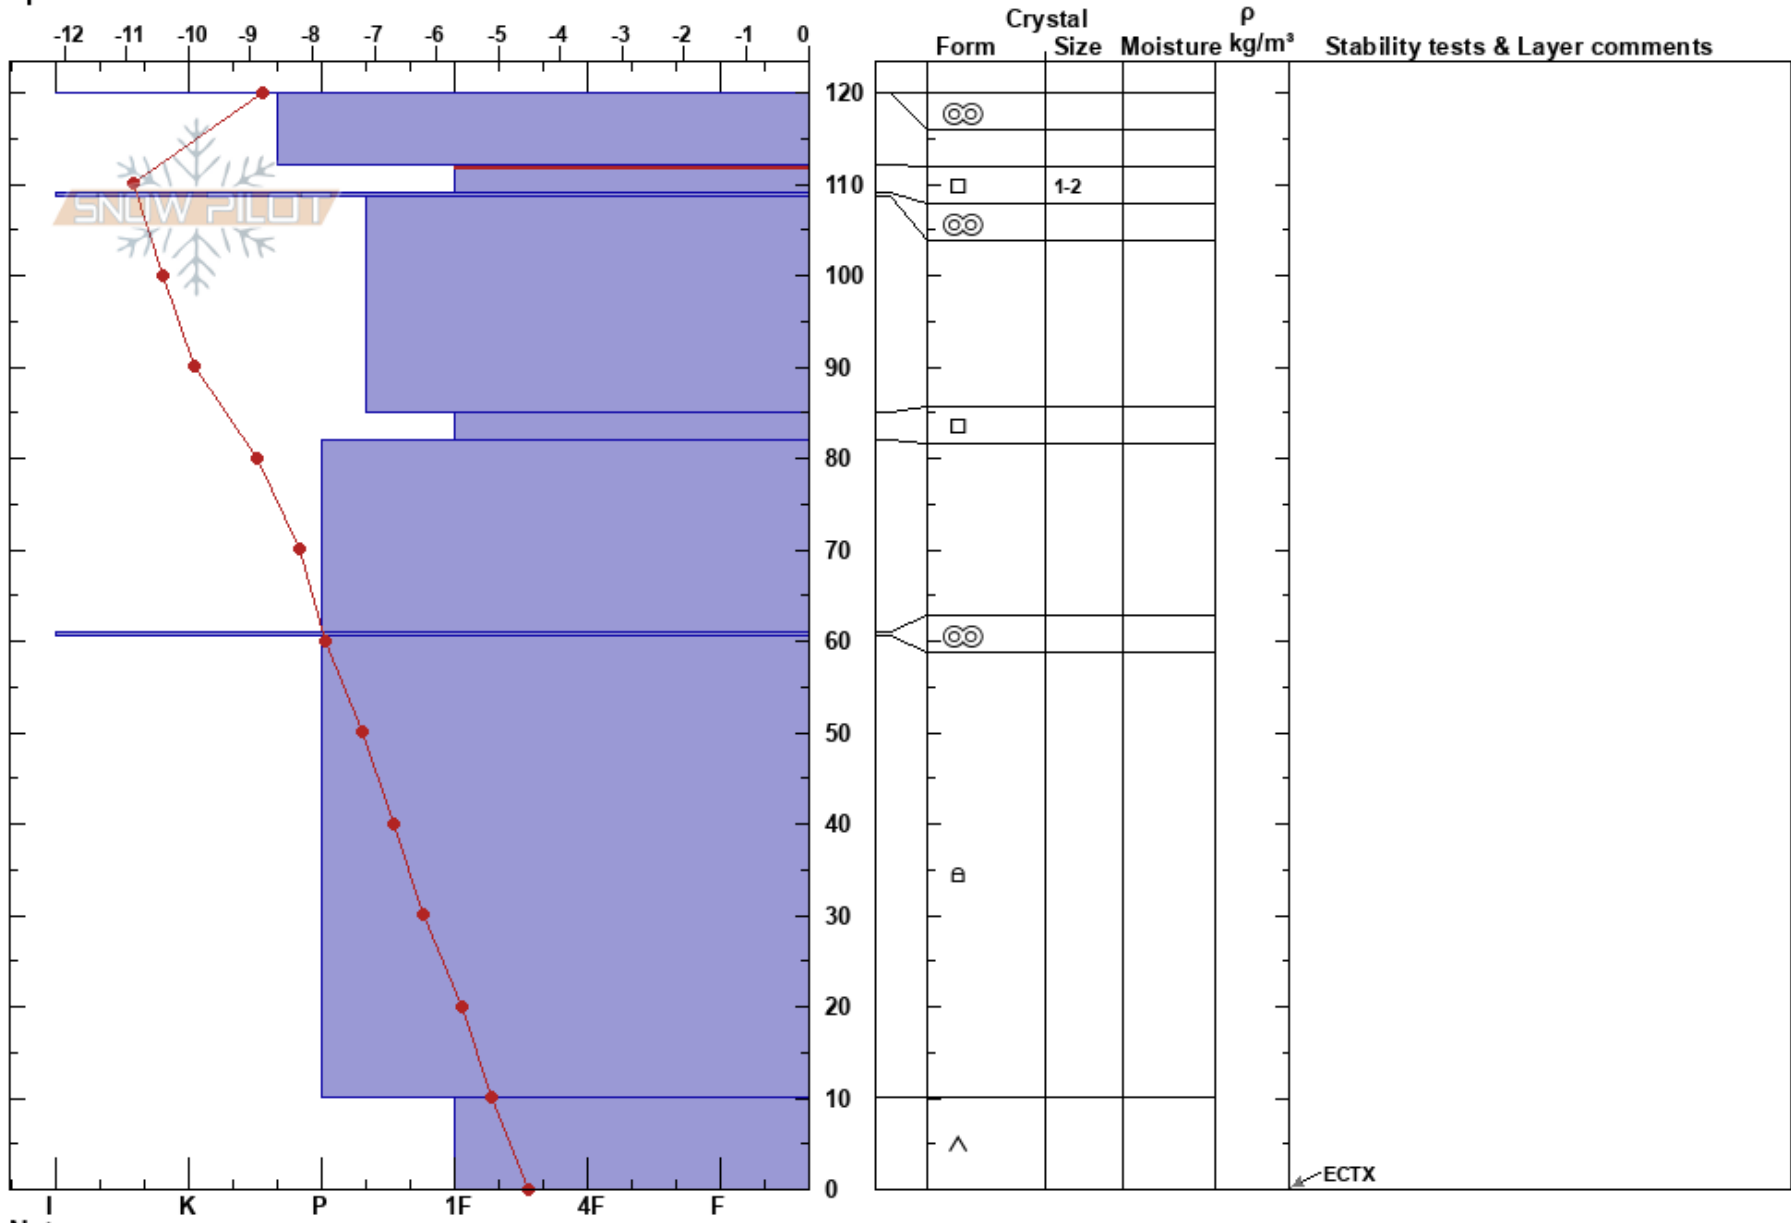

Nuolja  
 Abisko  
 Sweden  
 Elevation: 1020 m  
 Aspect: 45°  
 Specifics:

Mathias Jansson  
 09/02/2018 - 11:30  
 Co-ord: 68.37398N, 18.71054E  
 Slope Angle: 22°  
 Wind Loading: yes

Stability: Very Good HS:120 Layer Notes:  
 Air Temperature: -9°C PF:3 112-109cm:Problematic layer  
 Sky Cover: OVC  
 Precipitation: NO  
 Wind: SW Moderate

Notes: Sten i botten