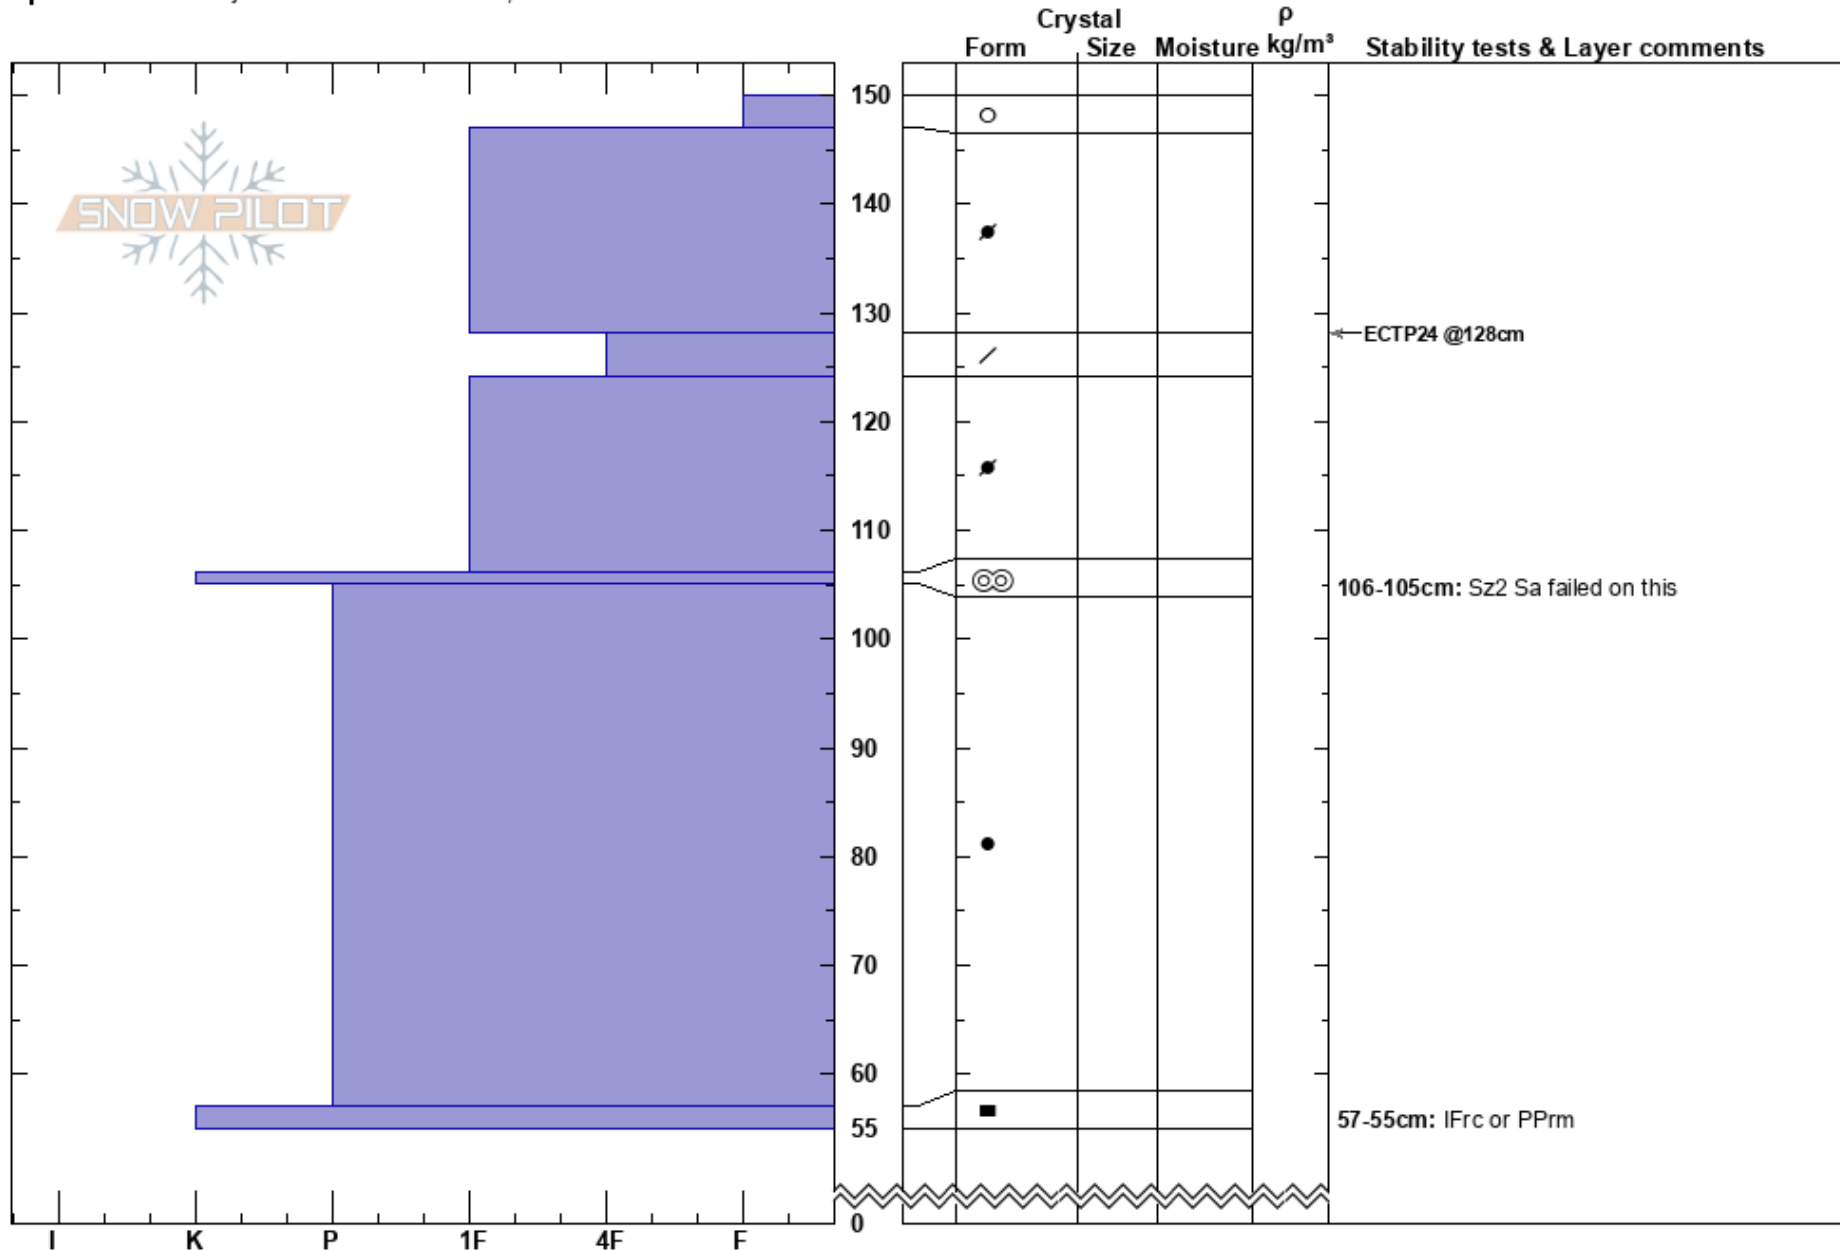

Cigar Crown
 Remarkables Range
 New Zealand
Elevation: 2000 m
Aspect: NW
Specifics: Pit is adjacent to avalanche: crown;

Remarks Snow Safety
 27/08/2024 - 13:00
Co-ord: -45.05451S, 168.83178E
Slope Angle: 37°
Wind Loading: previous

Stability:
Air Temperature:
Sky Cover: BKN
Precipitation: NO
Wind: Calm

HS: 150
PF: 10 106-105cm: Sz2 Sa failed on this
PS: 3 57-55cm: IFrc or PPrm

Notes: Investigation into Size 2 Skier Accidental On the 26th which failed on old MFcr surface.

ECTP 24 60cm deep 1F over 4F was done adjacent to profile where there was 80cms of Swd on top of avalanche bed surface MFcr. ECT did not fail on same plane as the avalanche had run.