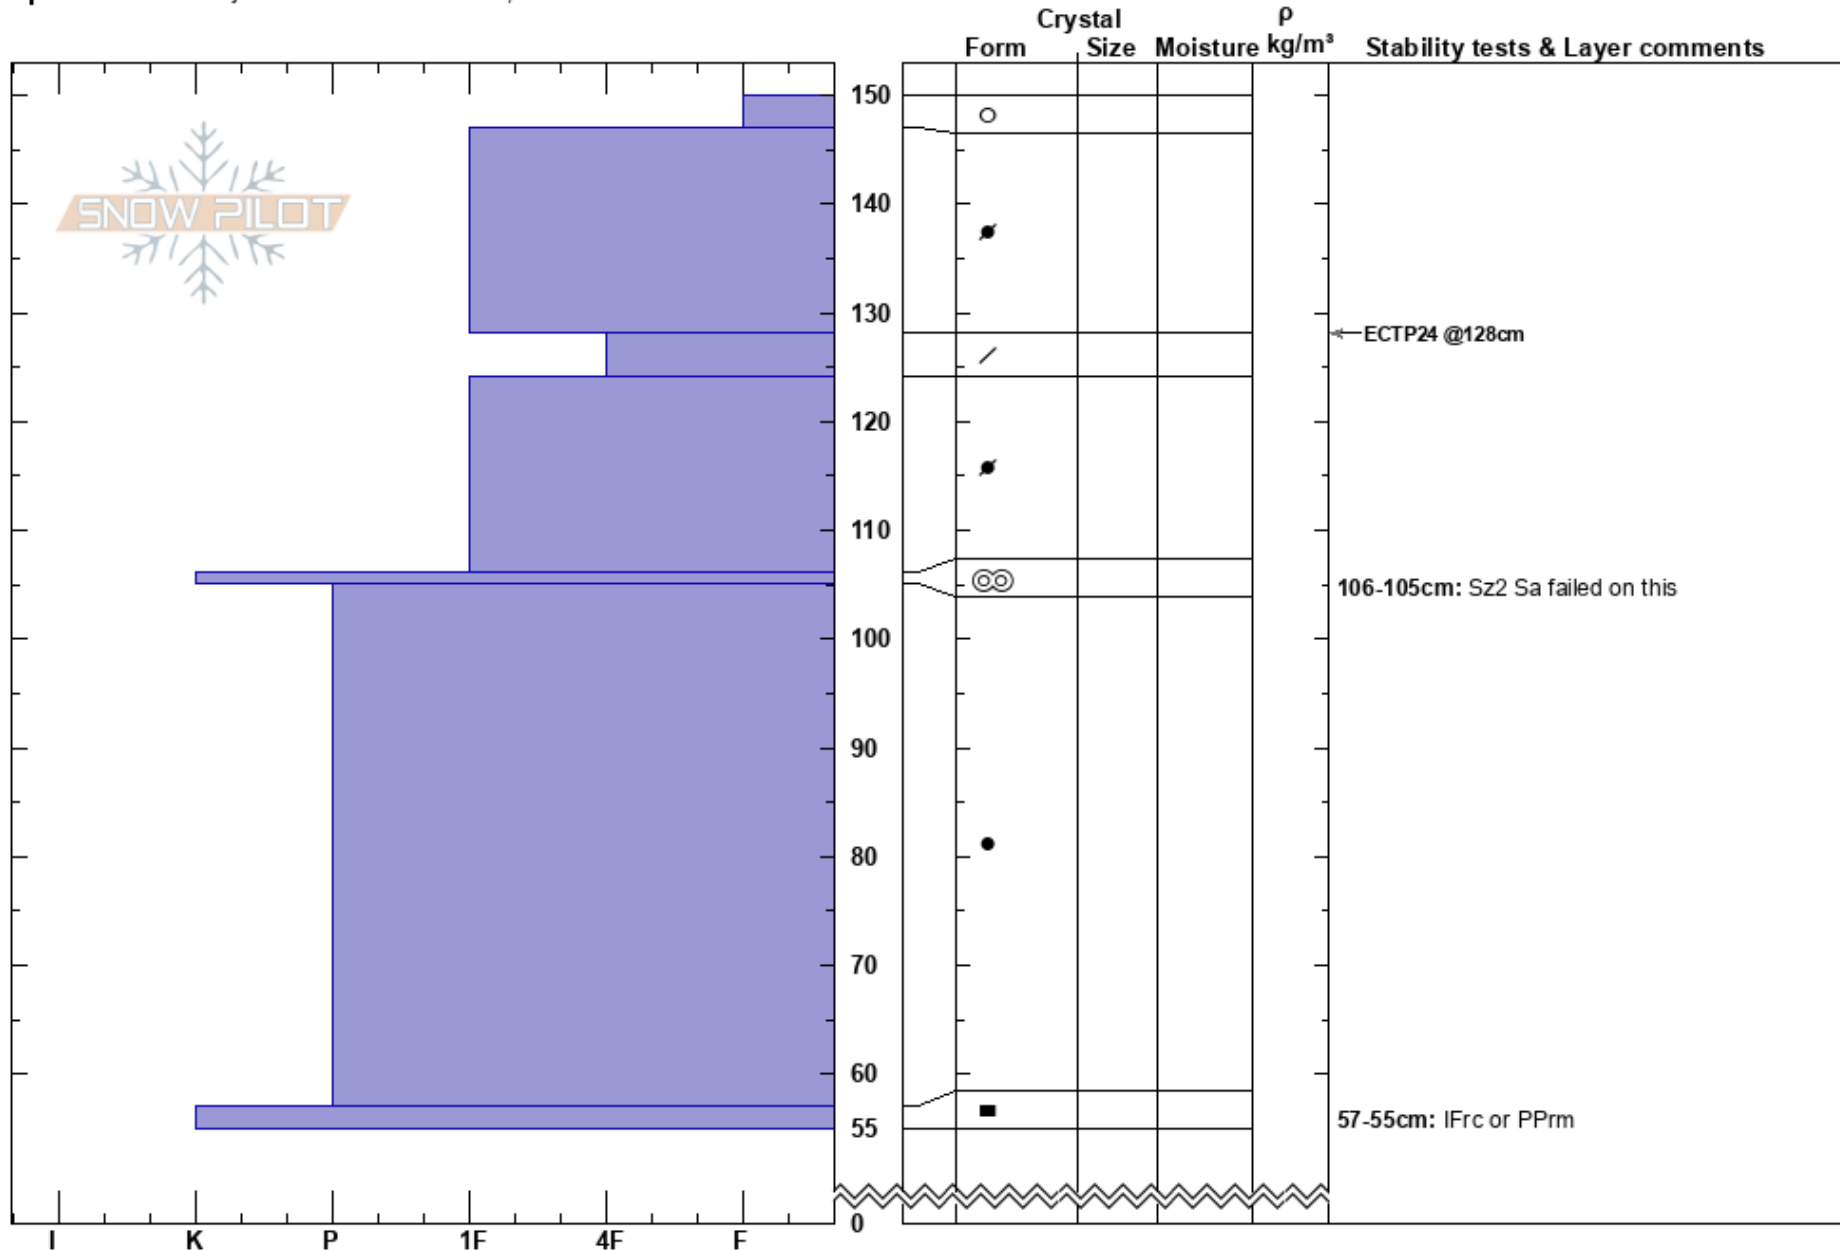

Cigar Crown
 Remarkables Range
 New Zealand
 Elevation: 2000 m
 Aspect: NW
 Specifics: Pit is adjacent to avalanche: crown;

Remarks Snow Safety
 27/08/2024 - 13:00
 Co-ord: -45.05451S, 168.83178E
 Slope Angle: 37°
 Wind Loading: previous

Stability:
 Air Temperature:
 Sky Cover: BKN
 Precipitation: NO
 Wind: Calm

HS: 150
 PF: 10 106-105cm: Sz2 Sa failed on this
 PS: 3 57-55cm: IFrc or PPrm

Notes: Investigation into Size 2 Skier Accidental On the 26th which failed on old MFcr surface.

ECTP 24 60cm deep 1F over 4F was done adjacent to profile where there was 80cms of Swd on top of avalanche bed surface MFcr. ECT did not fail on same plane as the avalanche had run.