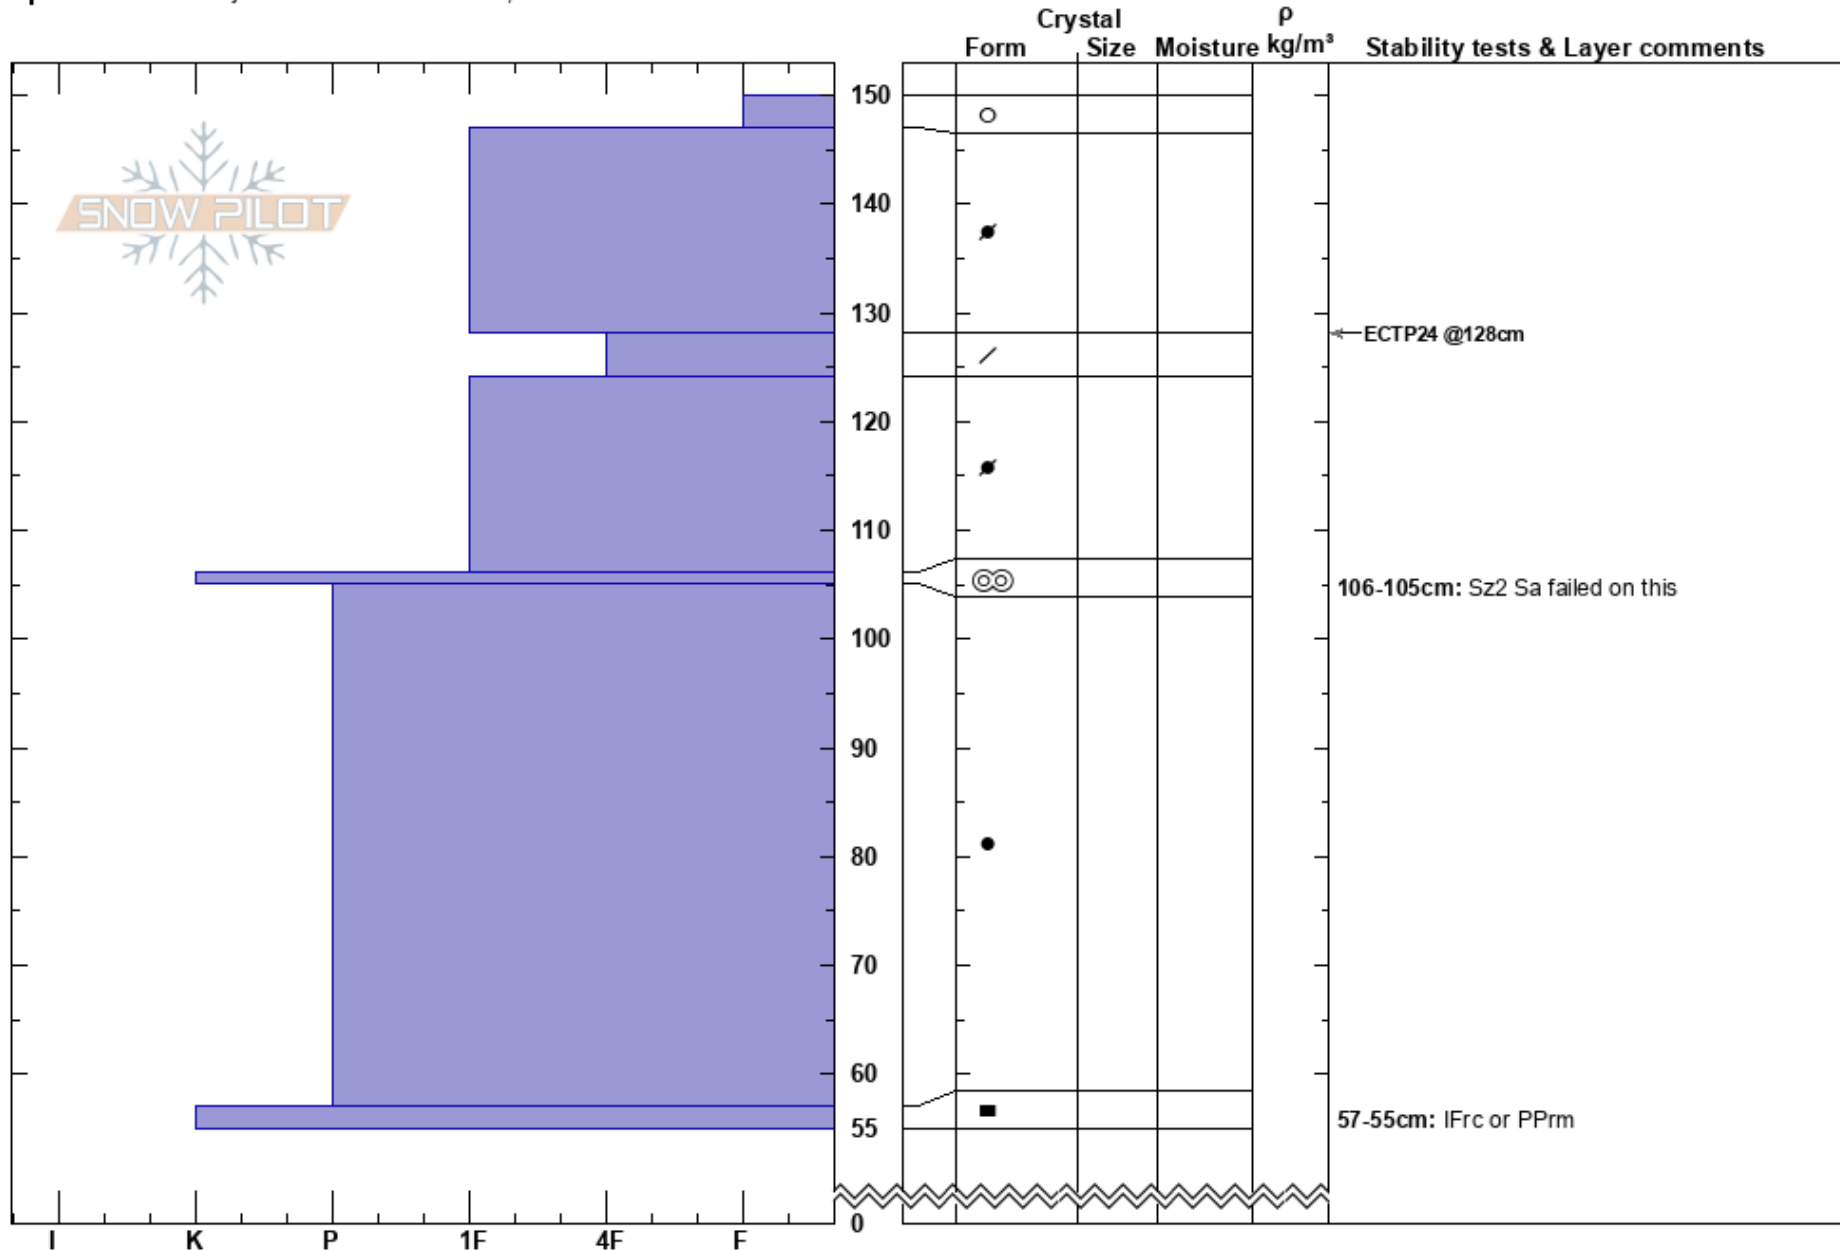

Cigar Crown  
 Remarkables Range  
 New Zealand  
**Elevation:** 2000 m  
**Aspect:** NW  
**Specifics:** Pit is adjacent to avalanche: crown;

Remarks Snow Safety  
 27/08/2024 - 13:00  
**Co-ord:** -45.05451S, 168.83178E  
**Slope Angle:** 37°  
**Wind Loading:** previous

**Stability:**  
**Air Temperature:**  
**Sky Cover:** BKN  
**Precipitation:** NO  
**Wind:** Calm

**HS:** 150  
**PF:** 10 106-105cm: Sz2 Sa failed on this  
**PS:** 3 57-55cm: IFrc or PPrm

**Notes:** Investigation into Size 2 Skier Accidental On the 26th which failed on old MFcr surface.

ECTP 24 60cm deep 1F over 4F was done adjacent to profile where there was 80cms of Swd on top of avalanche bed surface MFcr. ECT did not fail on same plane as the avalanche had run.