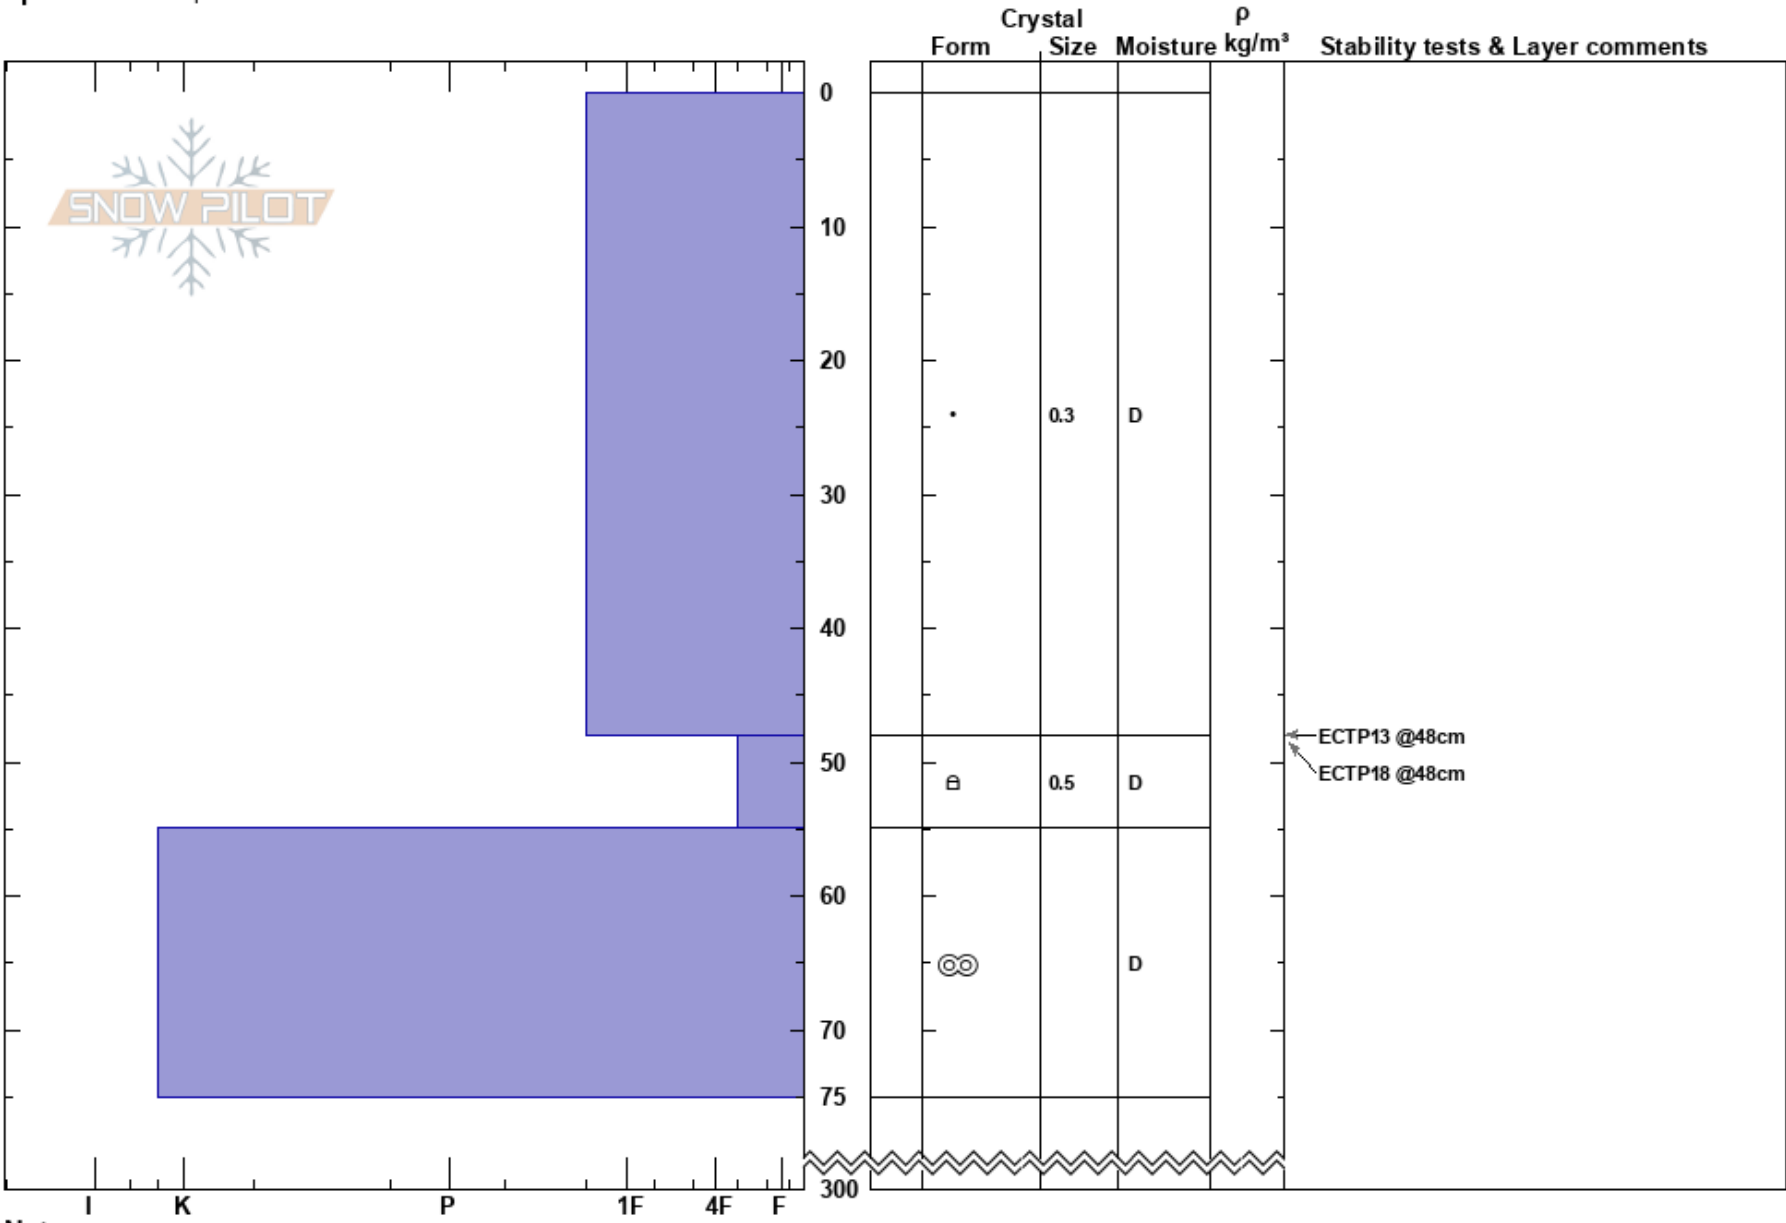

Chalet  
 Baguales  
 Argentina  
**Elevation:** 1760 m  
**Aspect:** 260°  
**Specifics:** Poor pit location

Colin Mitchell  
 26/08/2024 - 11:00  
**Co-ord:** -41.50800N, -71.31620W  
**Slope Angle:** 2°  
**Wind Loading:** yes

**Stability:** HS:300  
**Air Temperature:** -2°C  
**Sky Cover:** BKN  
**Precipitation:** NO  
**Wind:** SW Moderate

**Layer Notes:**

Notes: