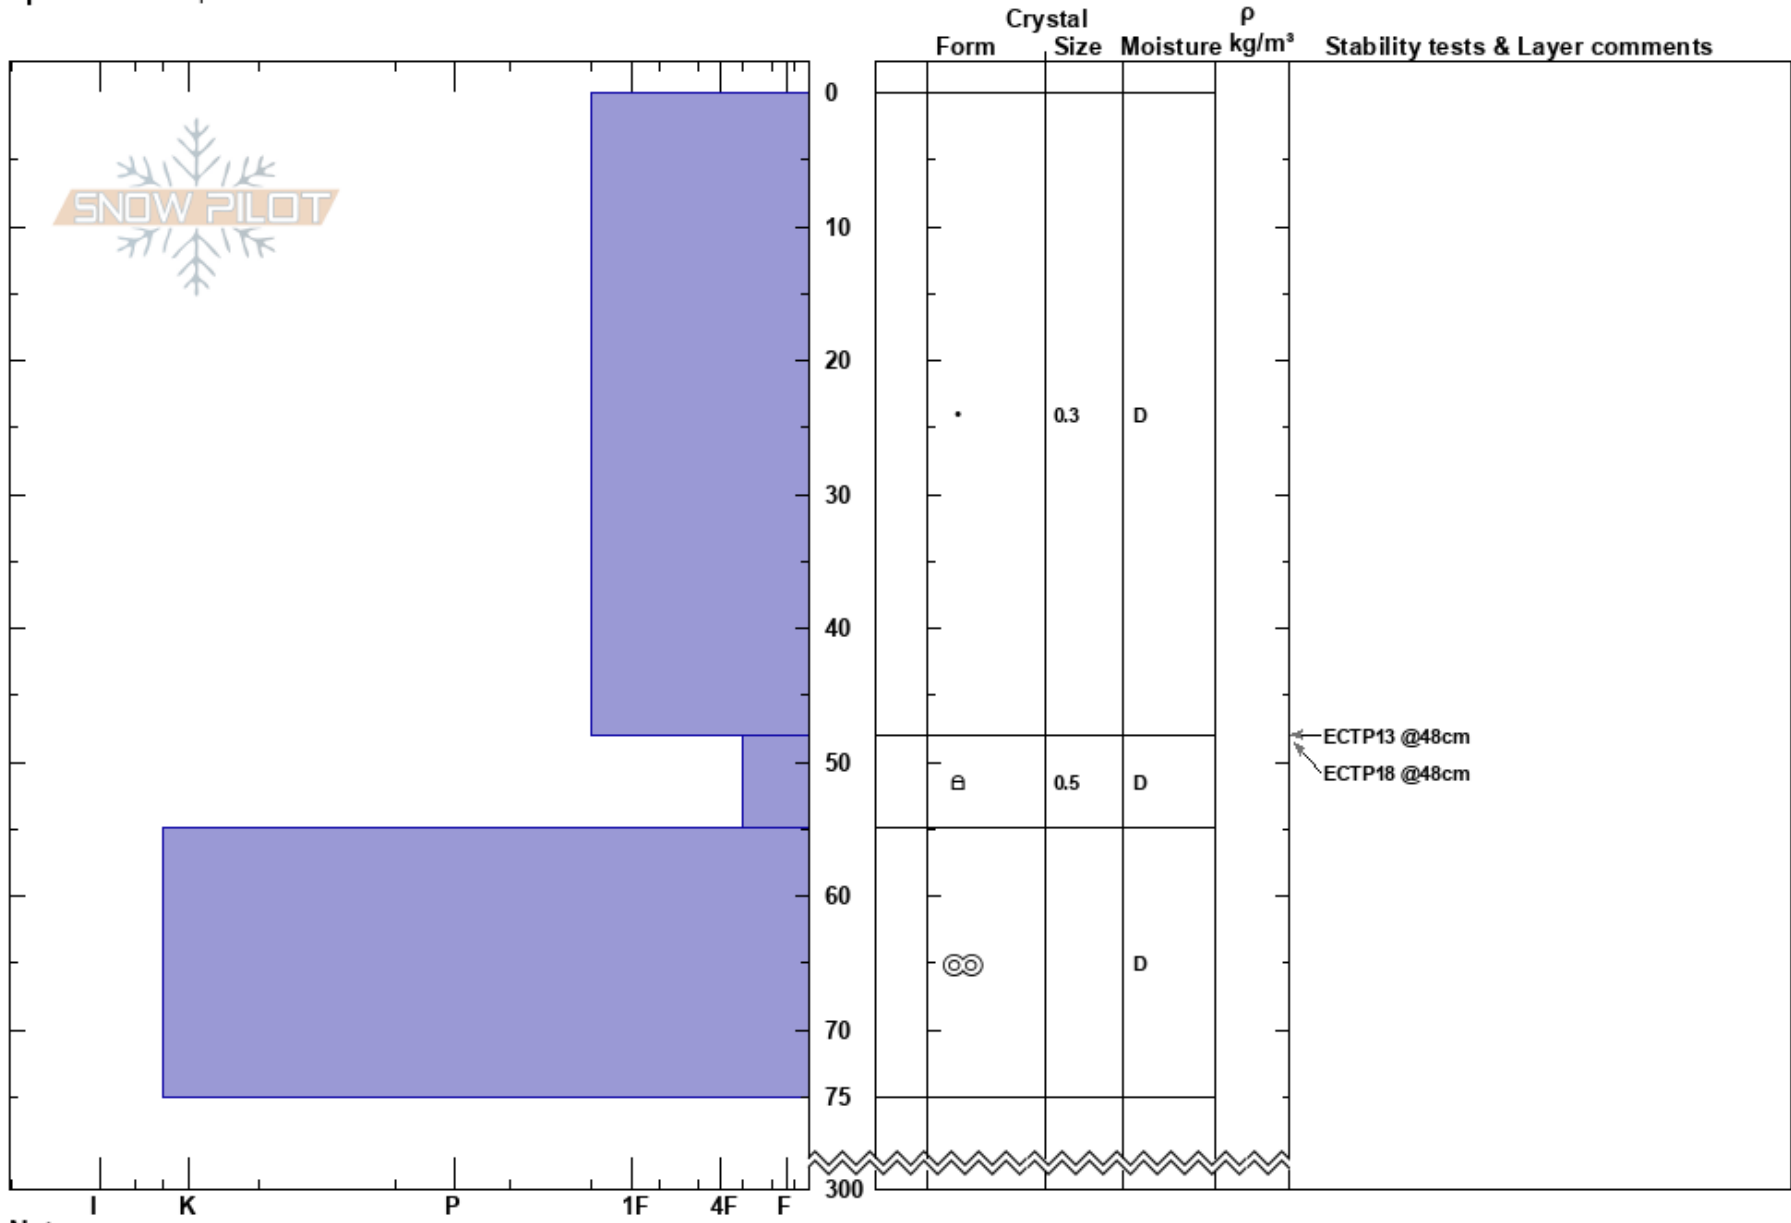

Chalet
 Baguales
 Argentina
Elevation: 1760 m
Aspect: 260°
Specifics: Poor pit location

Colin Mitchell
 26/08/2024 - 11:00
Co-ord: -41.50800N, -71.31620W
Slope Angle: 2°
Wind Loading: yes

Stability:
Air Temperature: -2°C
Sky Cover: BKN
Precipitation: NO
Wind: SW Moderate

HS:300
PF:10
Layer Notes:

Notes: