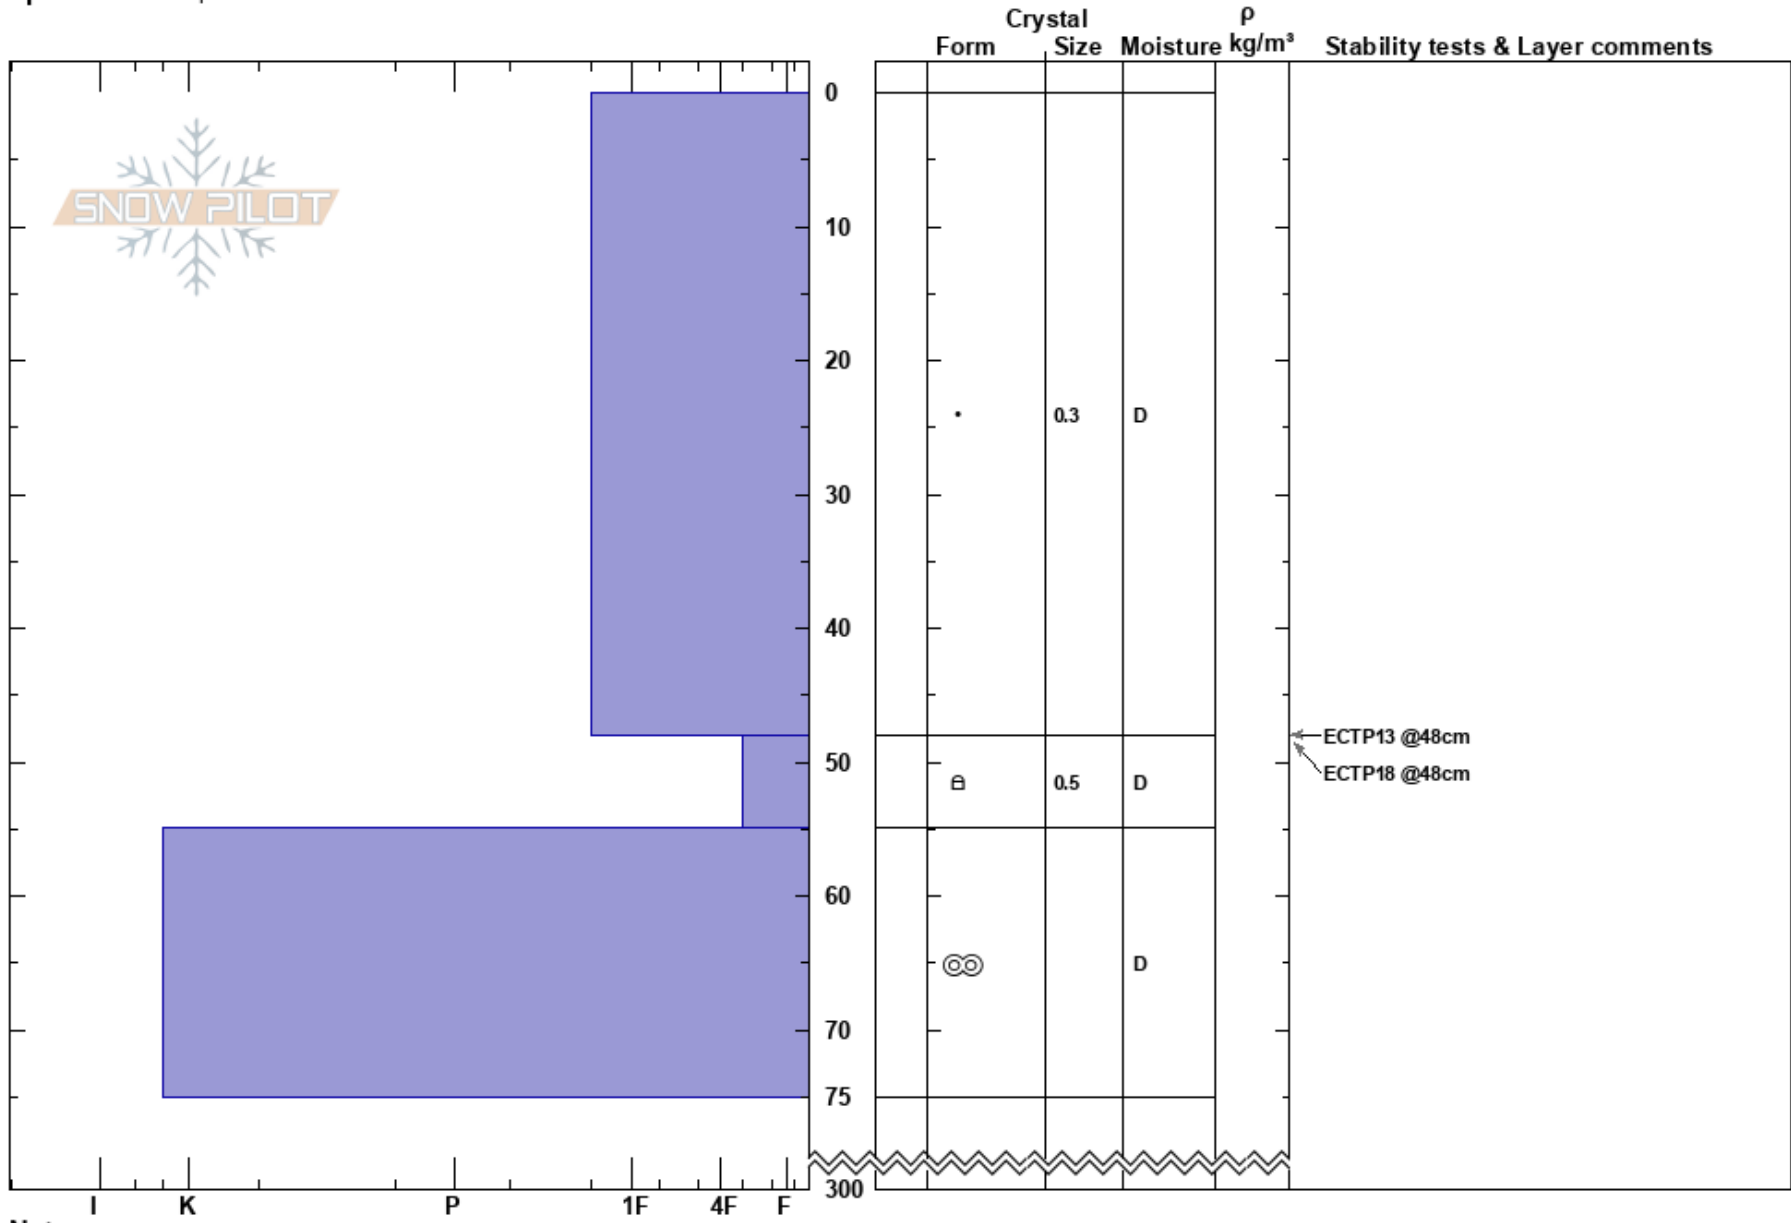

Chalet
 Baguales
 Argentina
Elevation: 1760 m
Aspect: 260°
Specifics: Poor pit location

Colin Mitchell
 26/08/2024 - 11:00
Co-ord: -41.50800N, -71.31620W
Slope Angle: 2°
Wind Loading: yes

Stability: HS:300
Air Temperature: -2°C
Sky Cover: BKN
Precipitation: NO
Wind: SW Moderate

Layer Notes:

Notes: