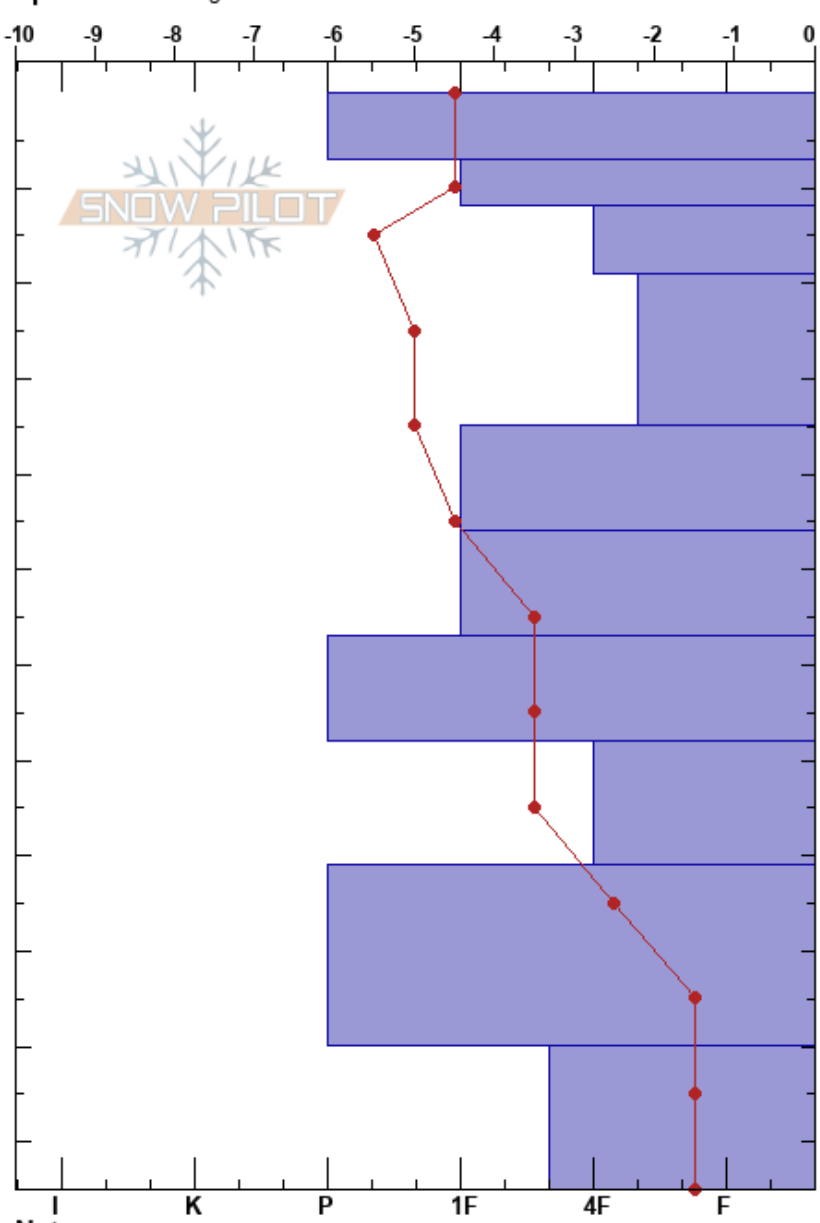

Peak 7 Moraine
 Tenmile Range
 CO
Elevation: 11400 ft
Aspect: 90°
Specifics: Pit dug in a Ski Area

Galen Wilder
 02/08/2018 - 2:40pm
Co-ord: 13S 4057 16W 4370893N
Slope Angle: 28°
Wind Loading: previous

Stability:
Air Temperature: -4.5°C **PF:**35 **68-81cm:**Problematic layer
Sky Cover: BKN
Precipitation: NO
Wind: N Light Breeze

Form	Crystal		Moisture	ρ kg/m ³	Stability tests & Layer comments
	Size				
/	0.5-1				
/	0.5				← ECTN1 @10cm ← CT1, RP @10cm
/	1				
/ (●)	0.3-0.5				← CT23, RP @27cm ← CT25, RP @29cm
⊖	0.5-1				
⊖	1-2				
□	2				
□	3-4				
⊖	1				
^	2-4				