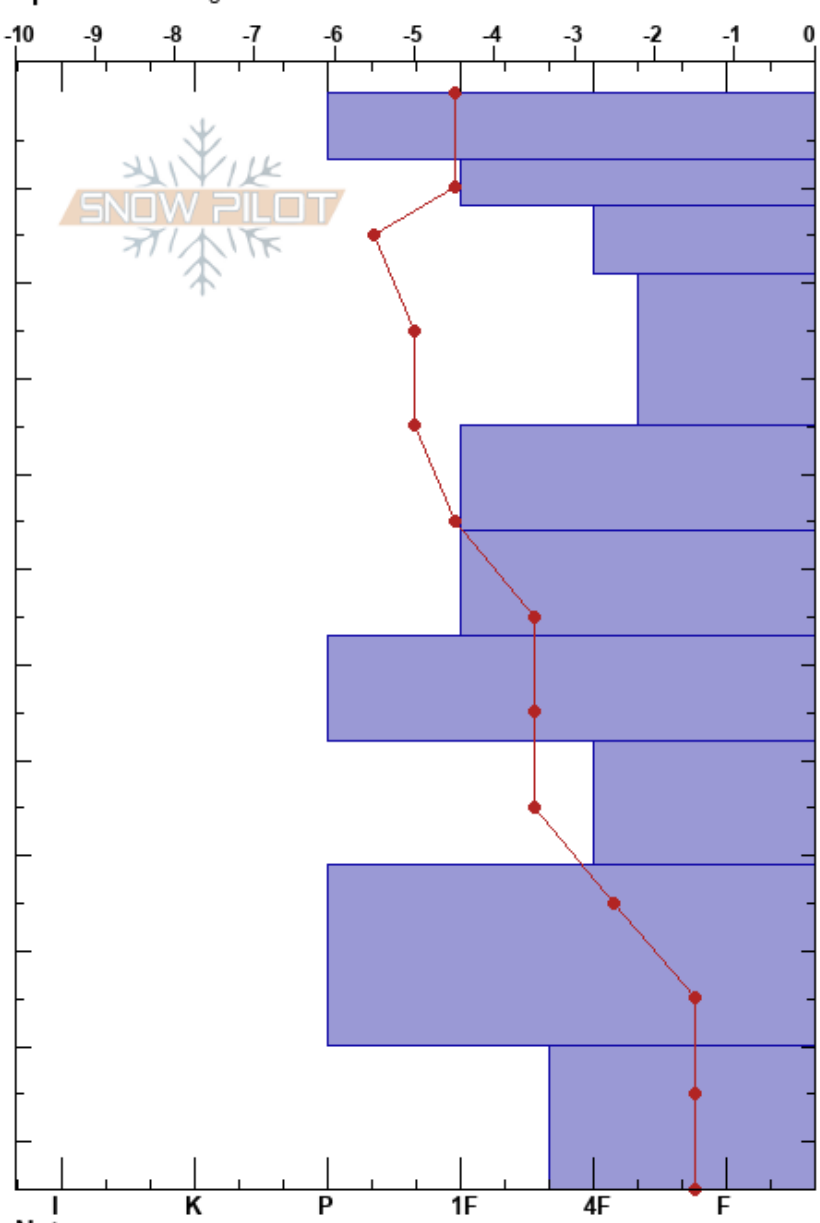

Peak 7 Moraine
 Tenmile Range
 CO
Elevation: 11400 ft
Aspect: 90°
Specifics: Pit dug in a Ski Area

Galen Wilder
 02/08/2018 - 2:40pm
Co-ord: 13S 4057 16W 4370893N
Slope Angle: 28°
Wind Loading: previous

Stability:
Air Temperature: -4.5°C **PF:**35 68-81cm:Problematic layer
Sky Cover: BKN
Precipitation: NO
Wind: N Light Breeze

Form	Crystal		Moisture	ρ kg/m ³	Stability tests & Layer comments
	Size				
/	0.5-1				
/	0.5				← ECTN1 @10cm ← CT1, RP @10cm
/	1				
/ (●)	0.3-0.5				← CT23, RP @27cm ← CT25, RP @29cm
⊖	0.5-1				
⊖	1-2				
□	2				
□	3-4				
⊖	1				
^	2-4				