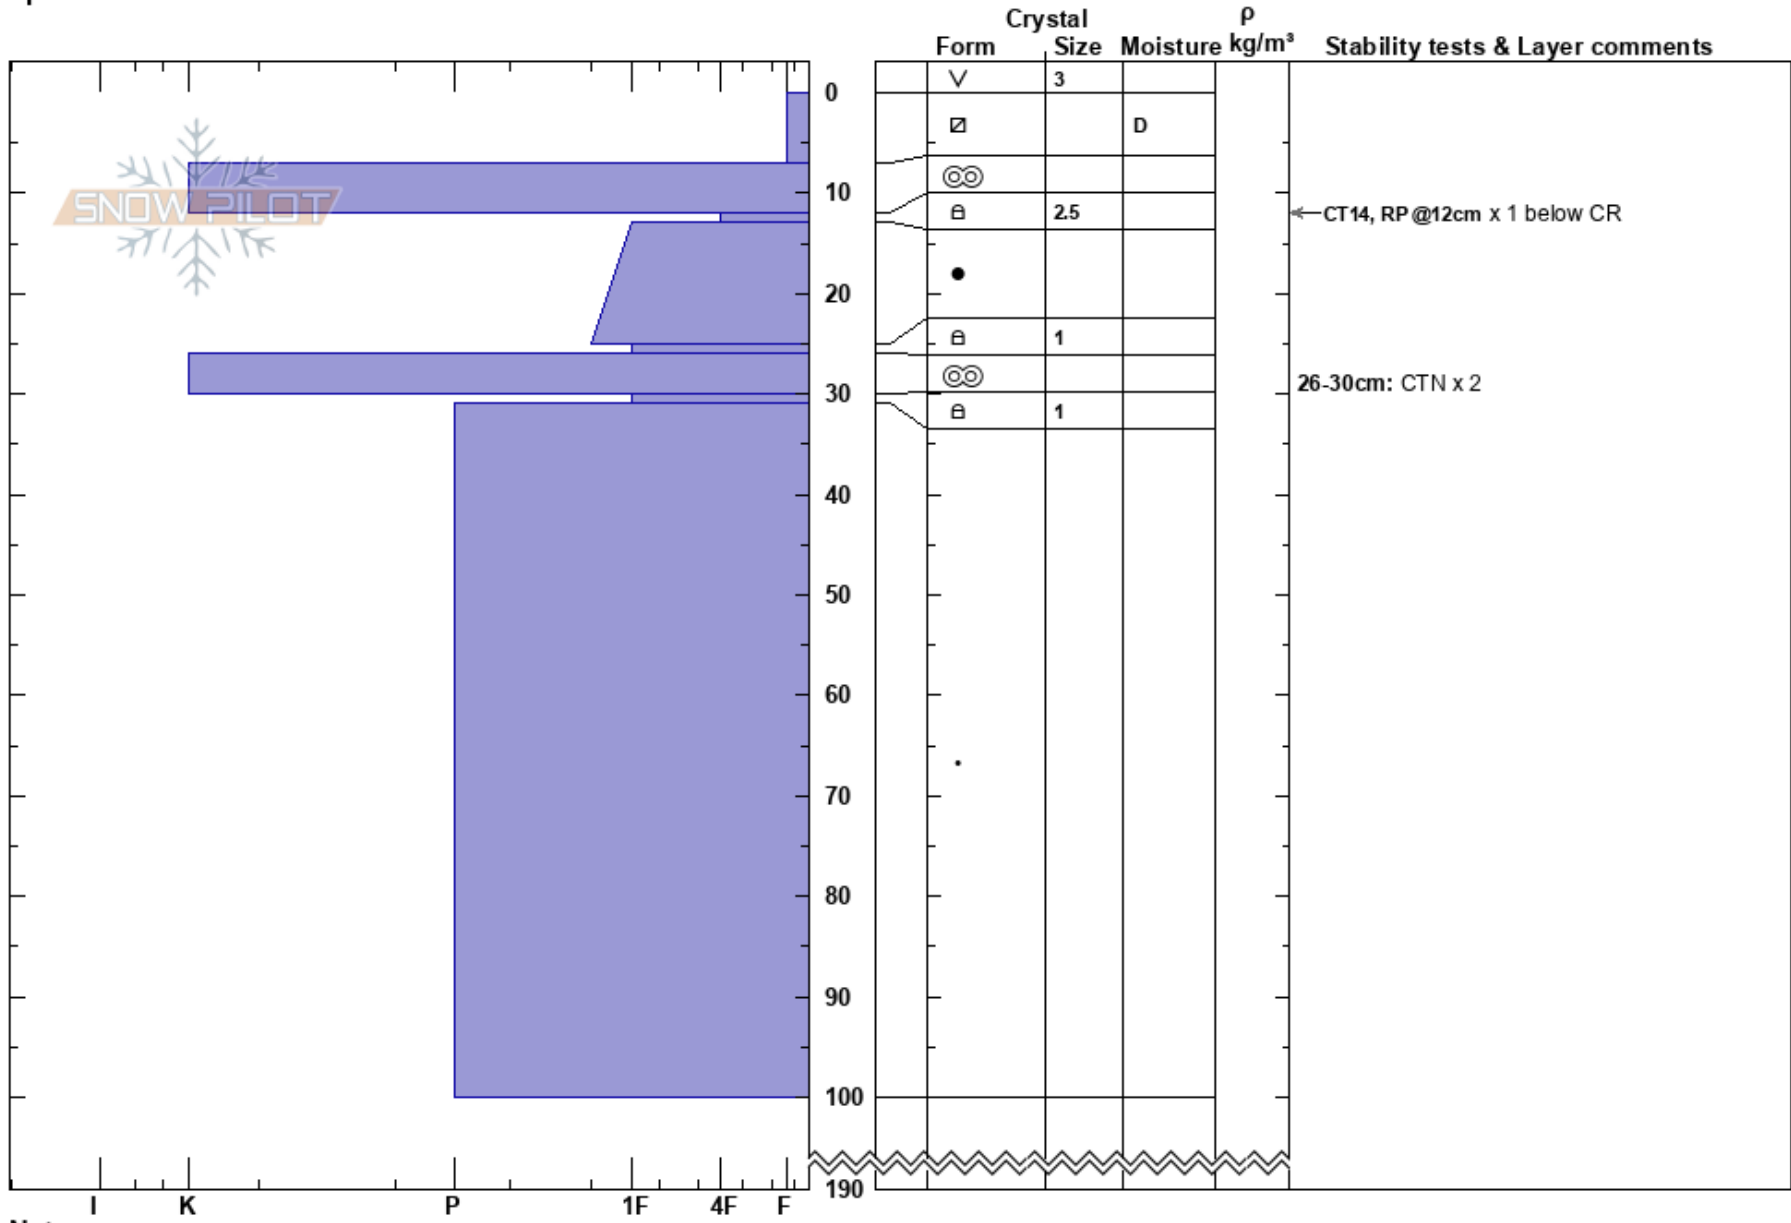

Ciruela Sur  
 Baguales  
 Argentina  
 Elevation: 2060 m  
 Aspect: S  
 Specifics:

Mohan Rasiah  
 16/08/2024 - 12:23  
 Co-ord:  
 Slope Angle: 25°  
 Wind Loading: previous

Stability:  
 Air Temperature: -2°C  
 Sky Cover: CLR  
 Precipitation: NO  
 Wind: Calm

HS: 190  
 PF: 15  
 PS: 7  
 Layer Notes:  
 7-12cm: Problematic layer  
 26-30cm: CTN x 2

Notes: