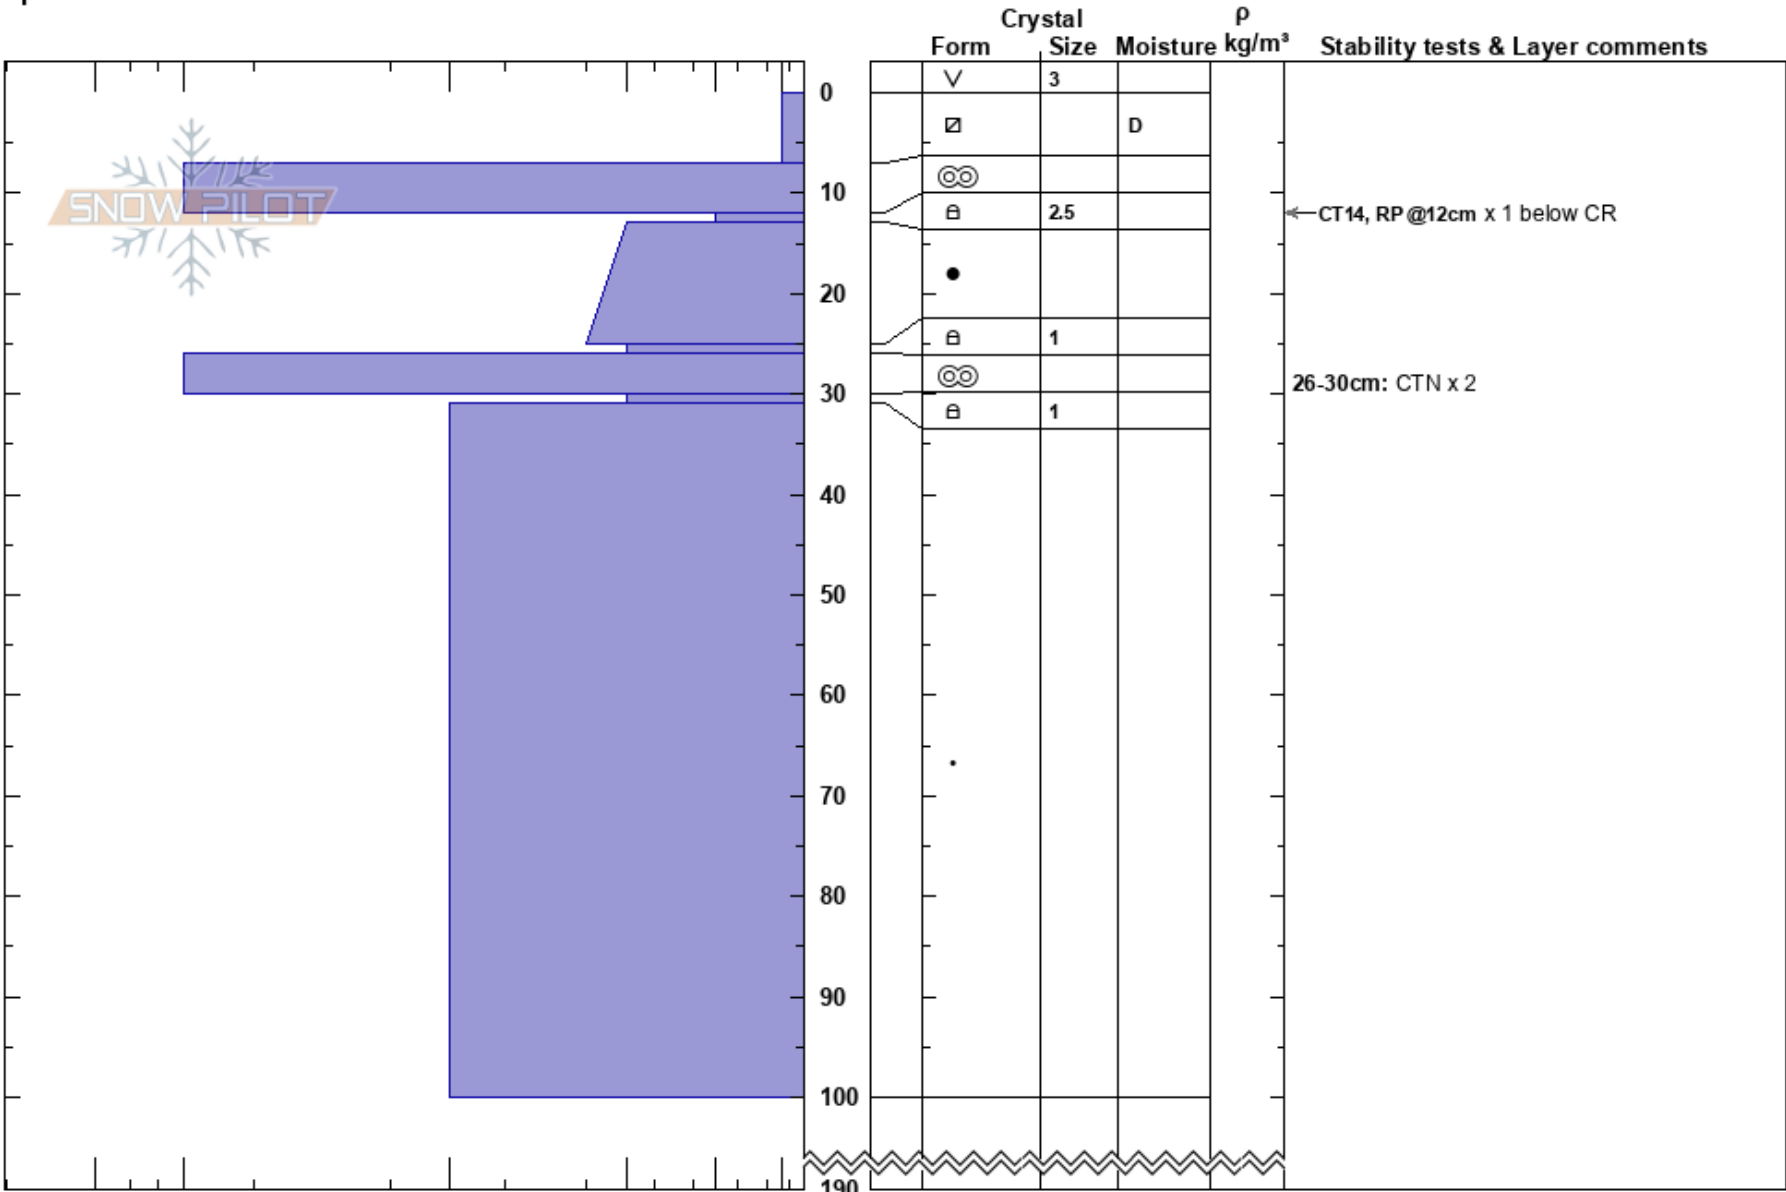

Ciruela Sur
 Baguales
 Argentina
 Elevation: 2060 m
 Aspect: S
 Specifics:

Mohan Rasiah
 16/08/2024 - 12:23
 Co-ord:
 Slope Angle: 25°
 Wind Loading: previous

Stability:
 Air Temperature: -2°C
 Sky Cover: CLR
 Precipitation: NO
 Wind: Calm

HS:190
 PF:15
 PS:7
 Layer Notes:
 7-12cm: Problematic layer
 26-30cm: CTN x 2

Notes: