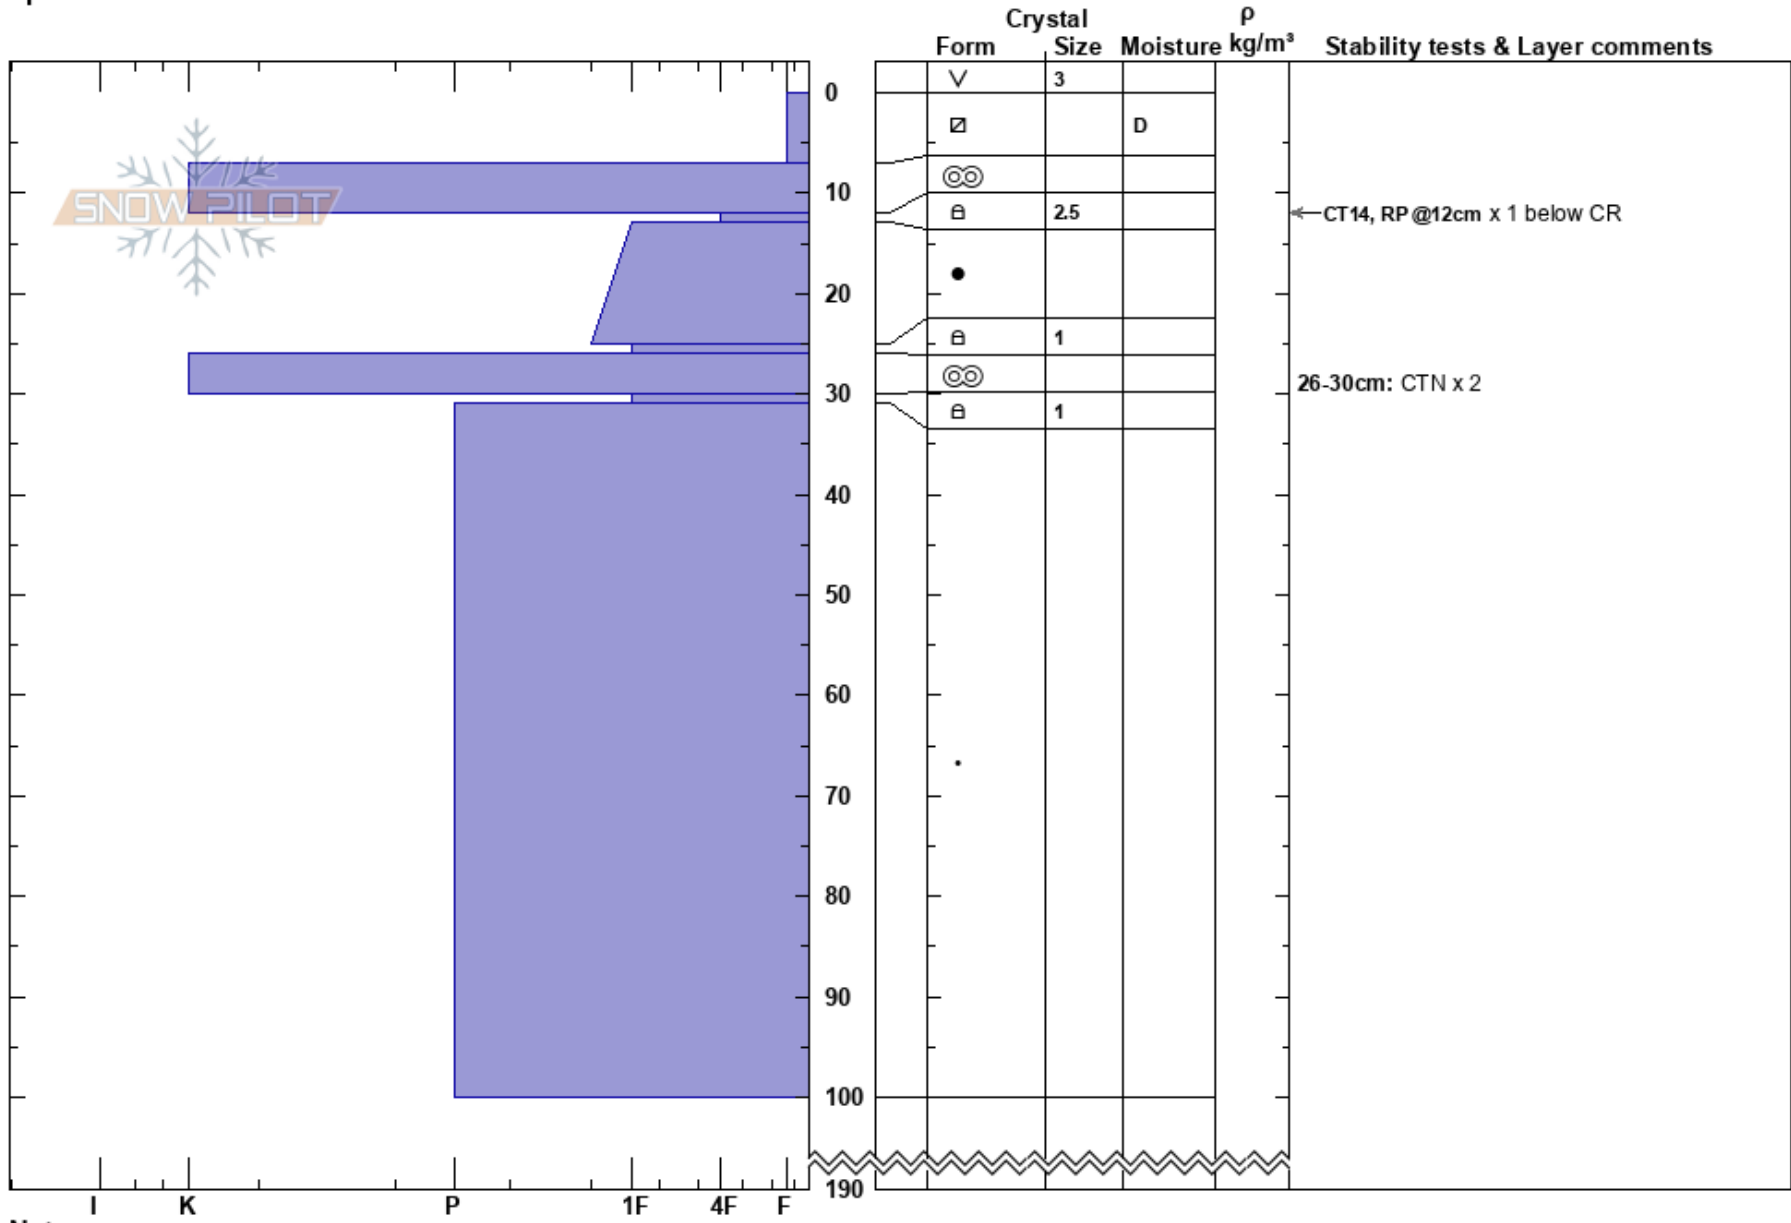

Ciruela Sur
 Baguales
 Argentina
 Elevation: 2060 m
 Aspect: S
 Specifics:

Mohan Rasiah
 16/08/2024 - 12:23
 Co-ord:
 Slope Angle: 25°
 Wind Loading: previous

Stability:
 Air Temperature: -2°C
 Sky Cover: CLR
 Precipitation: NO
 Wind: Calm

HS: 190
 PF: 15
 PS: 7
 Layer Notes:
 7-12cm: Problematic layer
 26-30cm: CTN x 2

Notes: