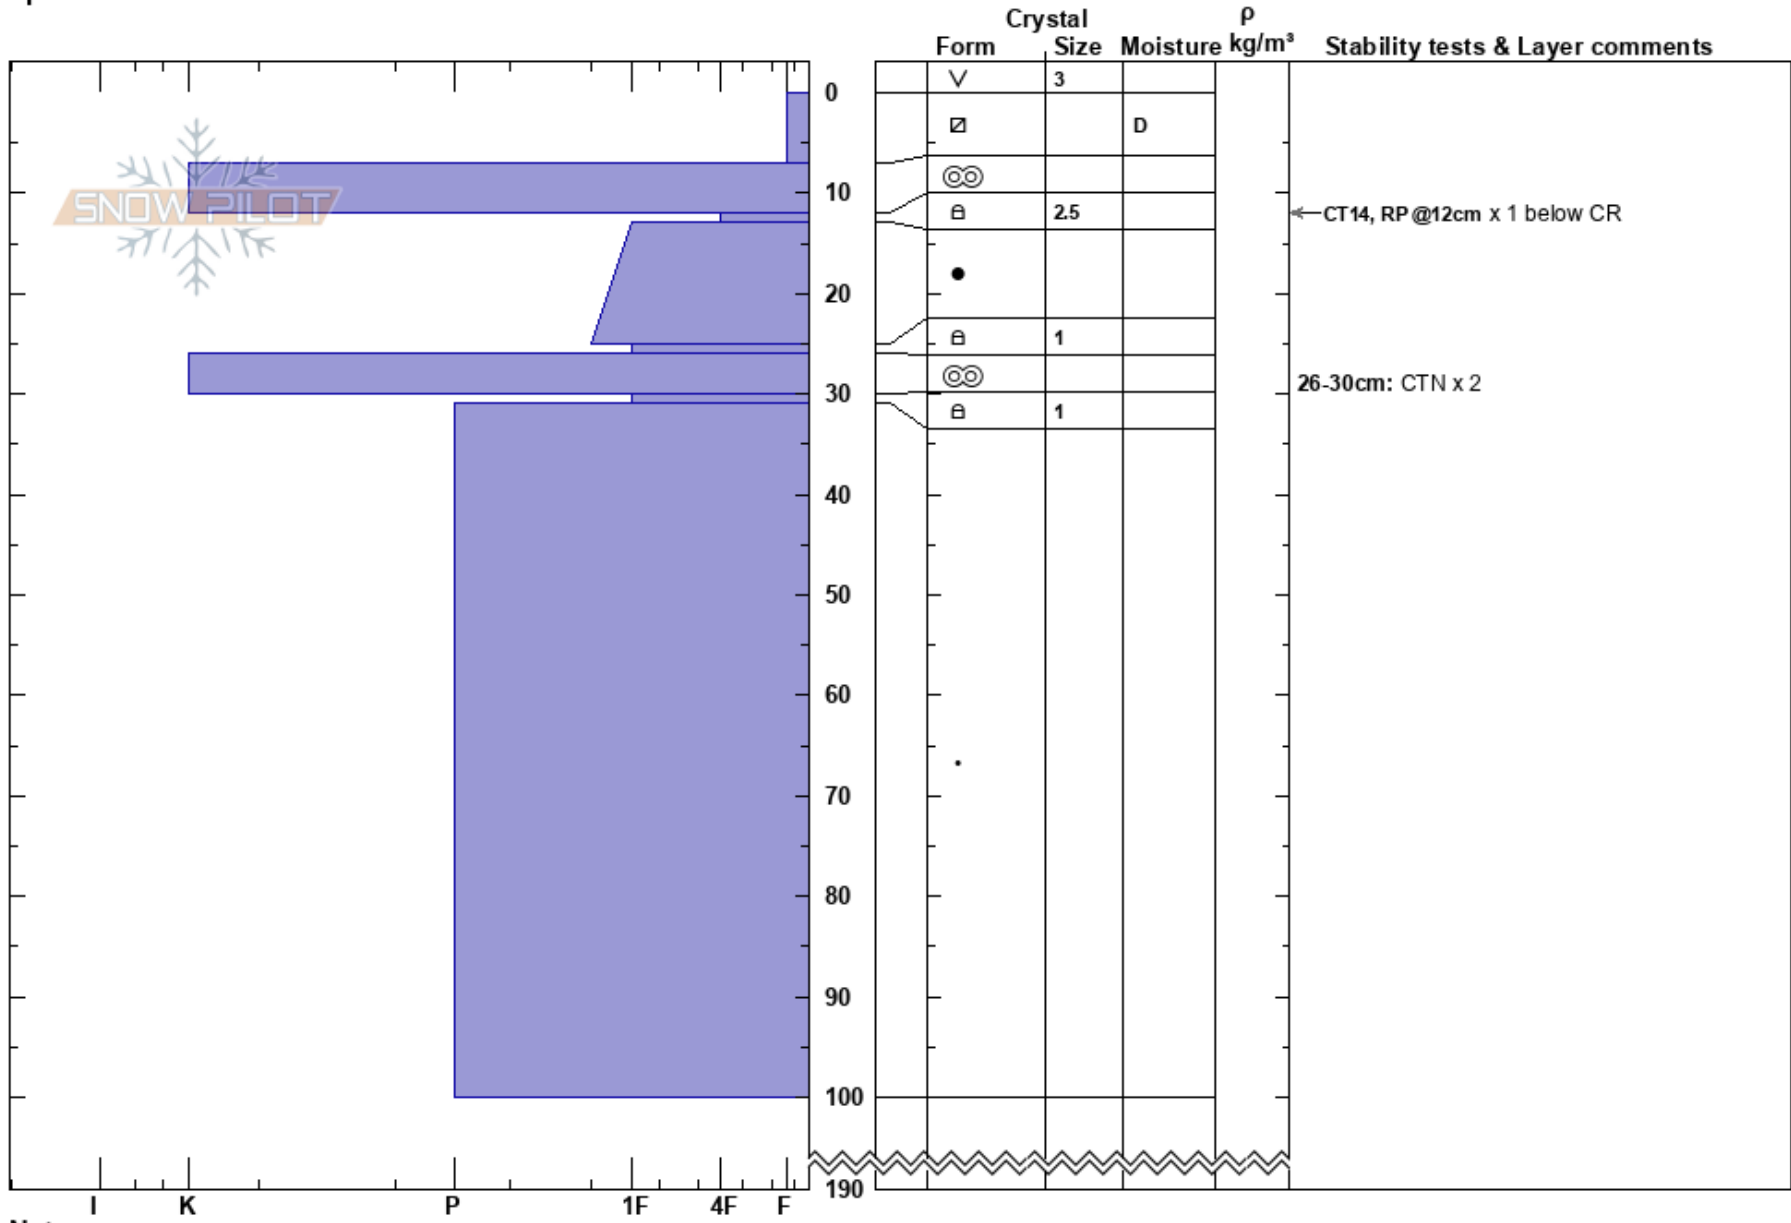

Ciruela Sur
 Baguales
 Argentina
 Elevation: 2060 m
 Aspect: S
 Specifics:

Mohan Rasiah
 16/08/2024 - 12:23
 Co-ord:
 Slope Angle: 25°
 Wind Loading: previous

Stability:
 Air Temperature: -2°C
 Sky Cover: CLR
 Precipitation: NO
 Wind: Calm
 HS: 190
 PF: 15
 PS: 7
 Layer Notes:
 7-12cm: Problematic layer
 26-30cm: CTN x 2