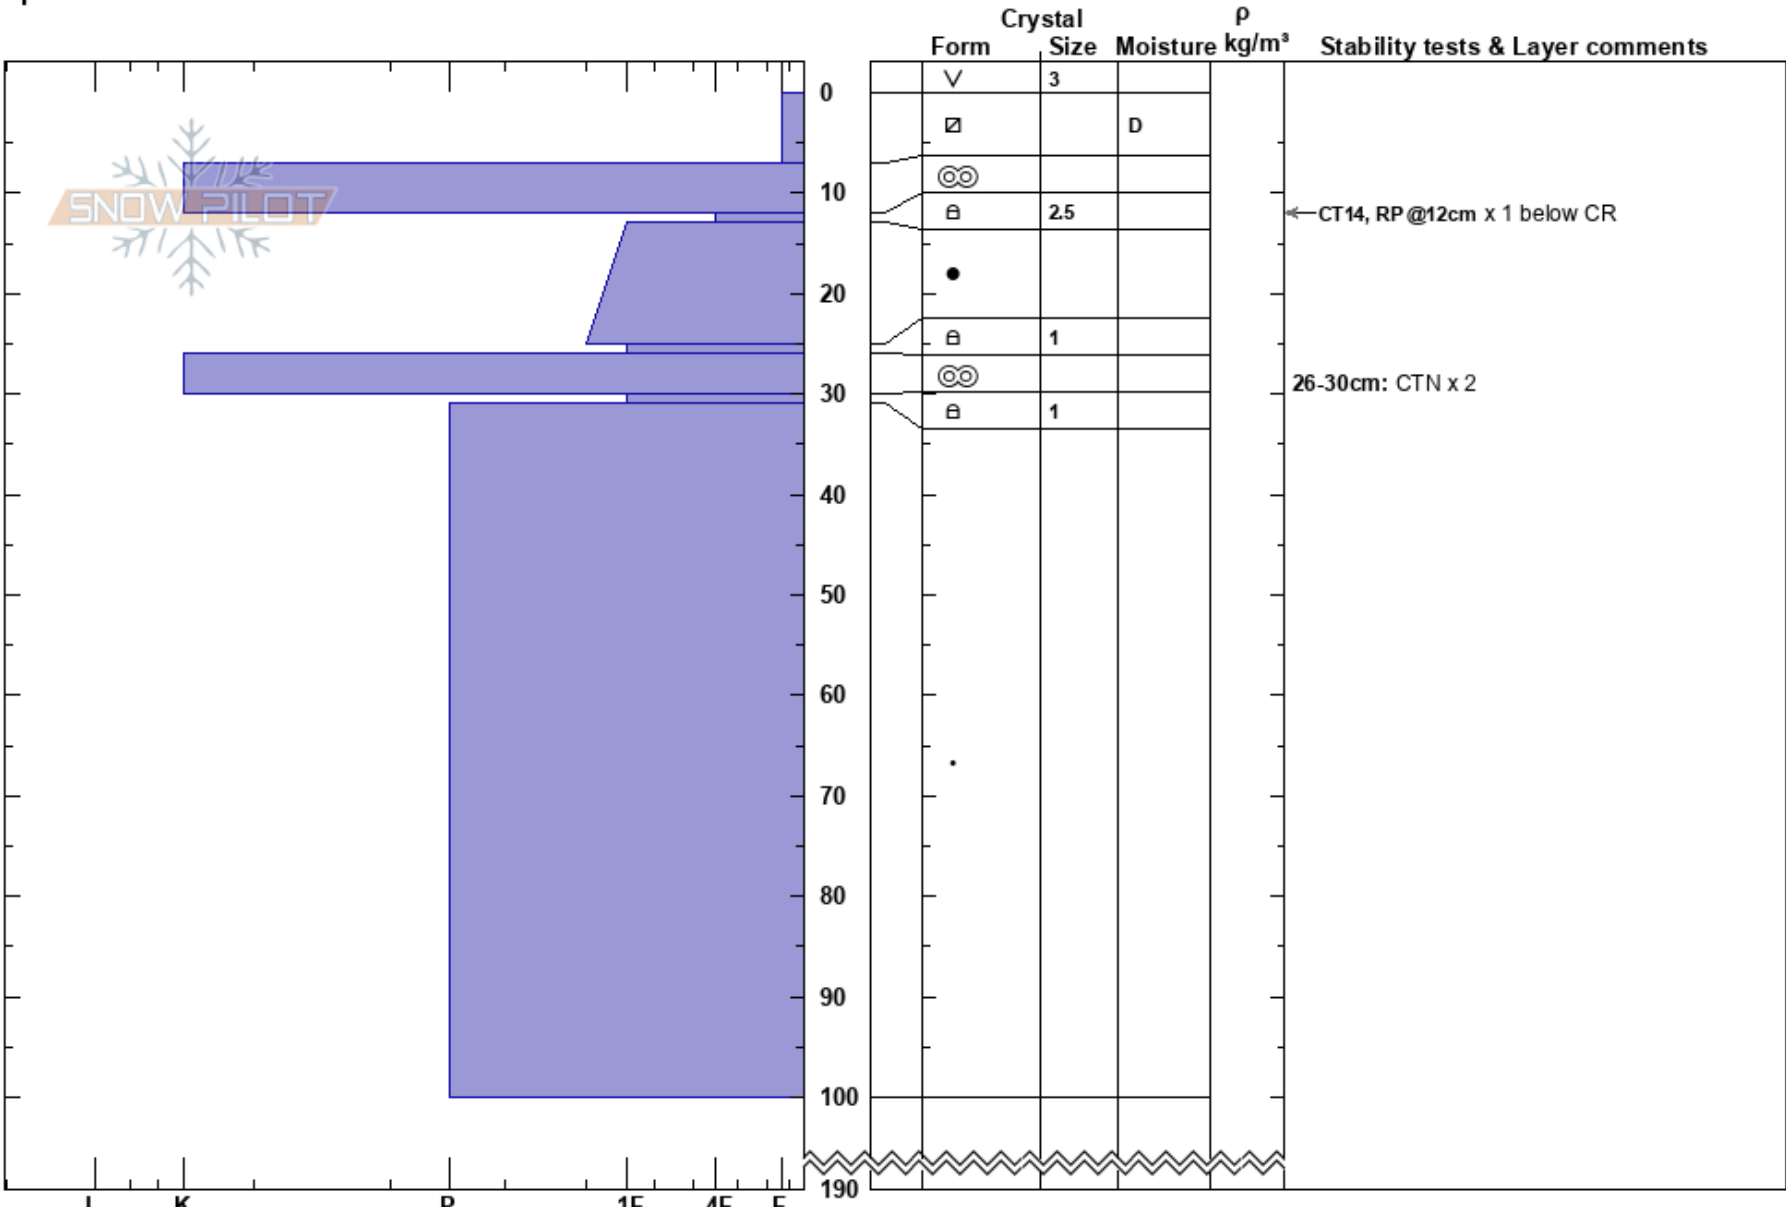

Ciruela Sur
 Baguales
 Argentina
 Elevation: 2060 m
 Aspect: S
 Specifics:

Mohan Rasiah
 16/08/2024 - 12:23
 Co-ord:
 Slope Angle: 25°
 Wind Loading: previous

Stability:
 Air Temperature: -2°C
 Sky Cover: CLR
 Precipitation: NO
 Wind: Calm
 HS: 190
 PF: 15
 PS: 7
 Layer Notes:
 7-12cm: Problematic layer
 26-30cm: CTN x 2