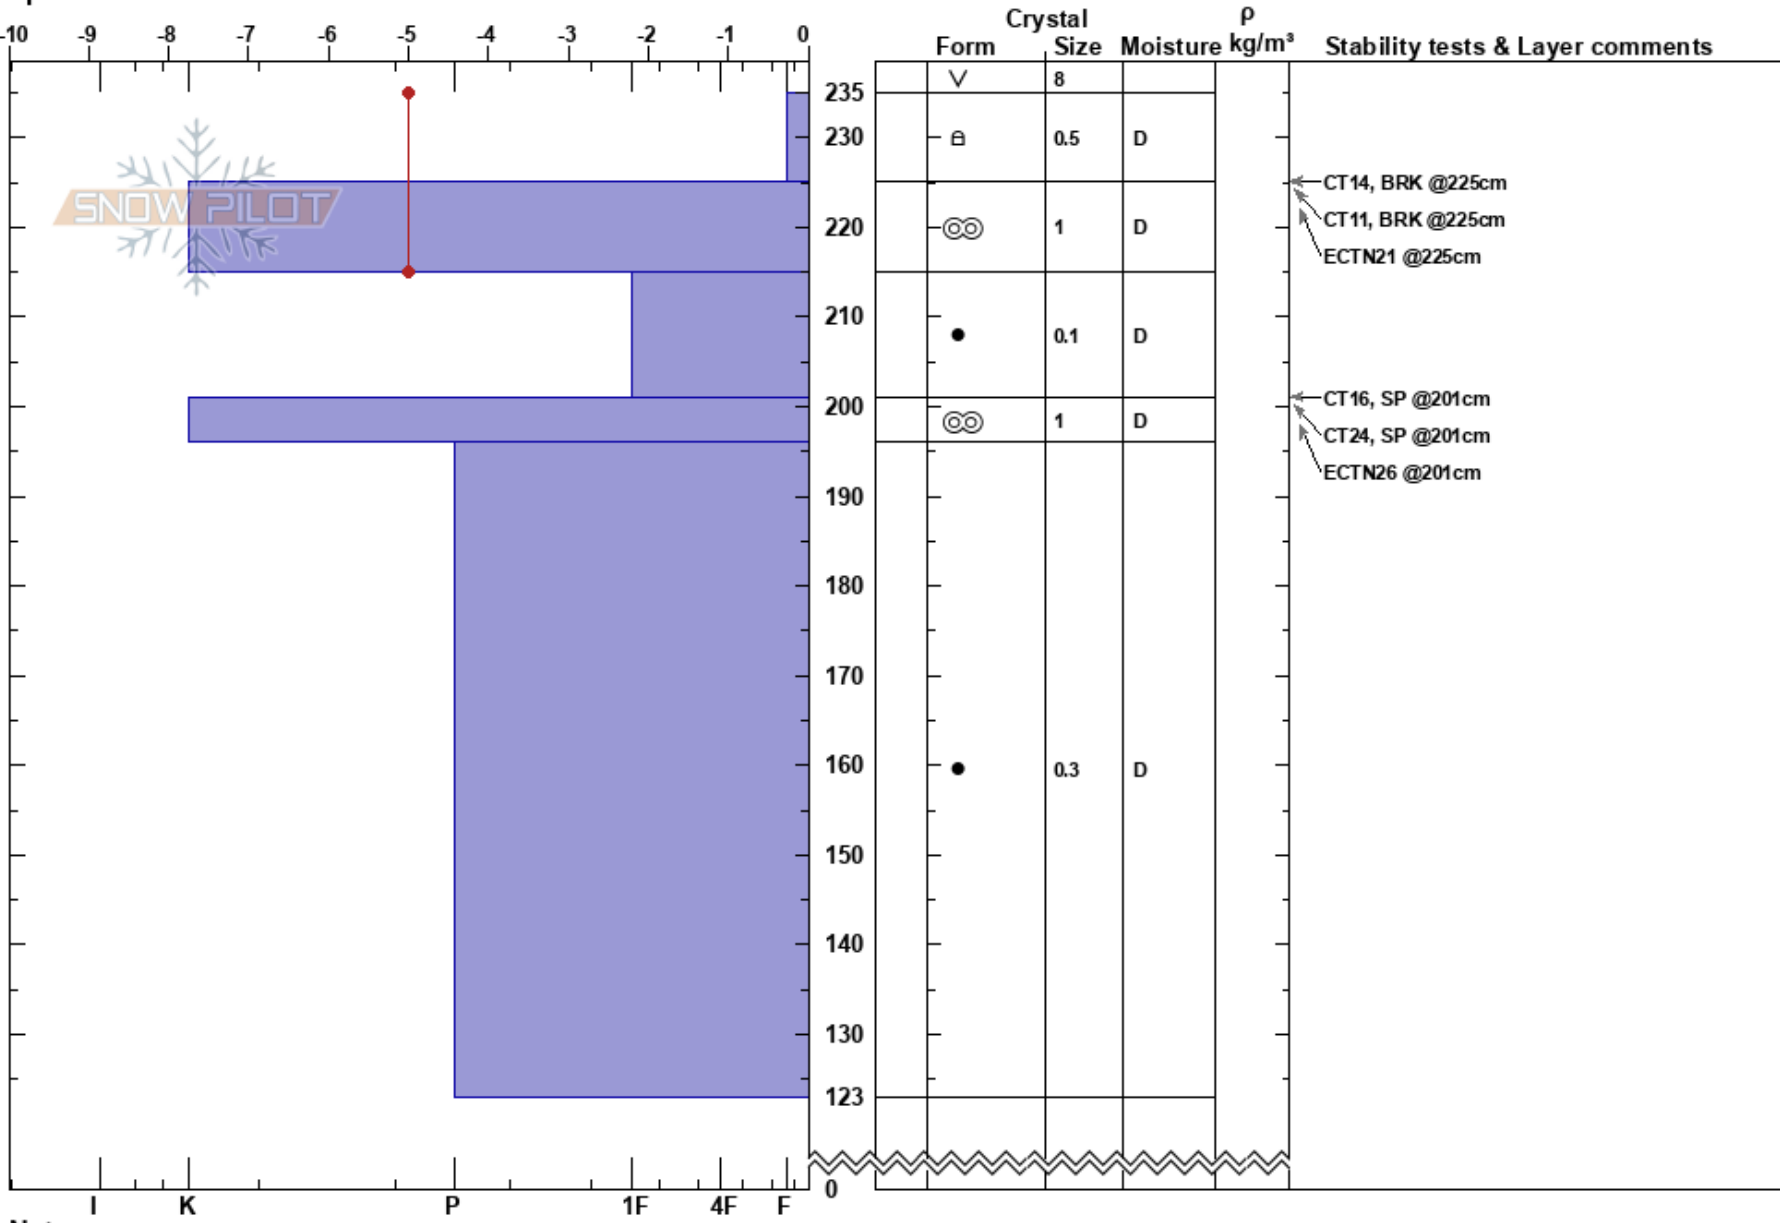

Acceso Ciruela
 Baguales
 Argentina
 Elevation: 2002 m
 Aspect: 125°
 Specifics:

Colin Mitchell
 16/08/2024 - 12:30
 Co-ord: -41.51440N, -71.33450W
 Slope Angle: 28°
 Wind Loading:

Stability:
 Air Temperature: -5°C
 Sky Cover: CLR
 Precipitation: NO
 Wind: Calm

HS:235
 PF:10
 PS:10

Layer Notes:

Notes: