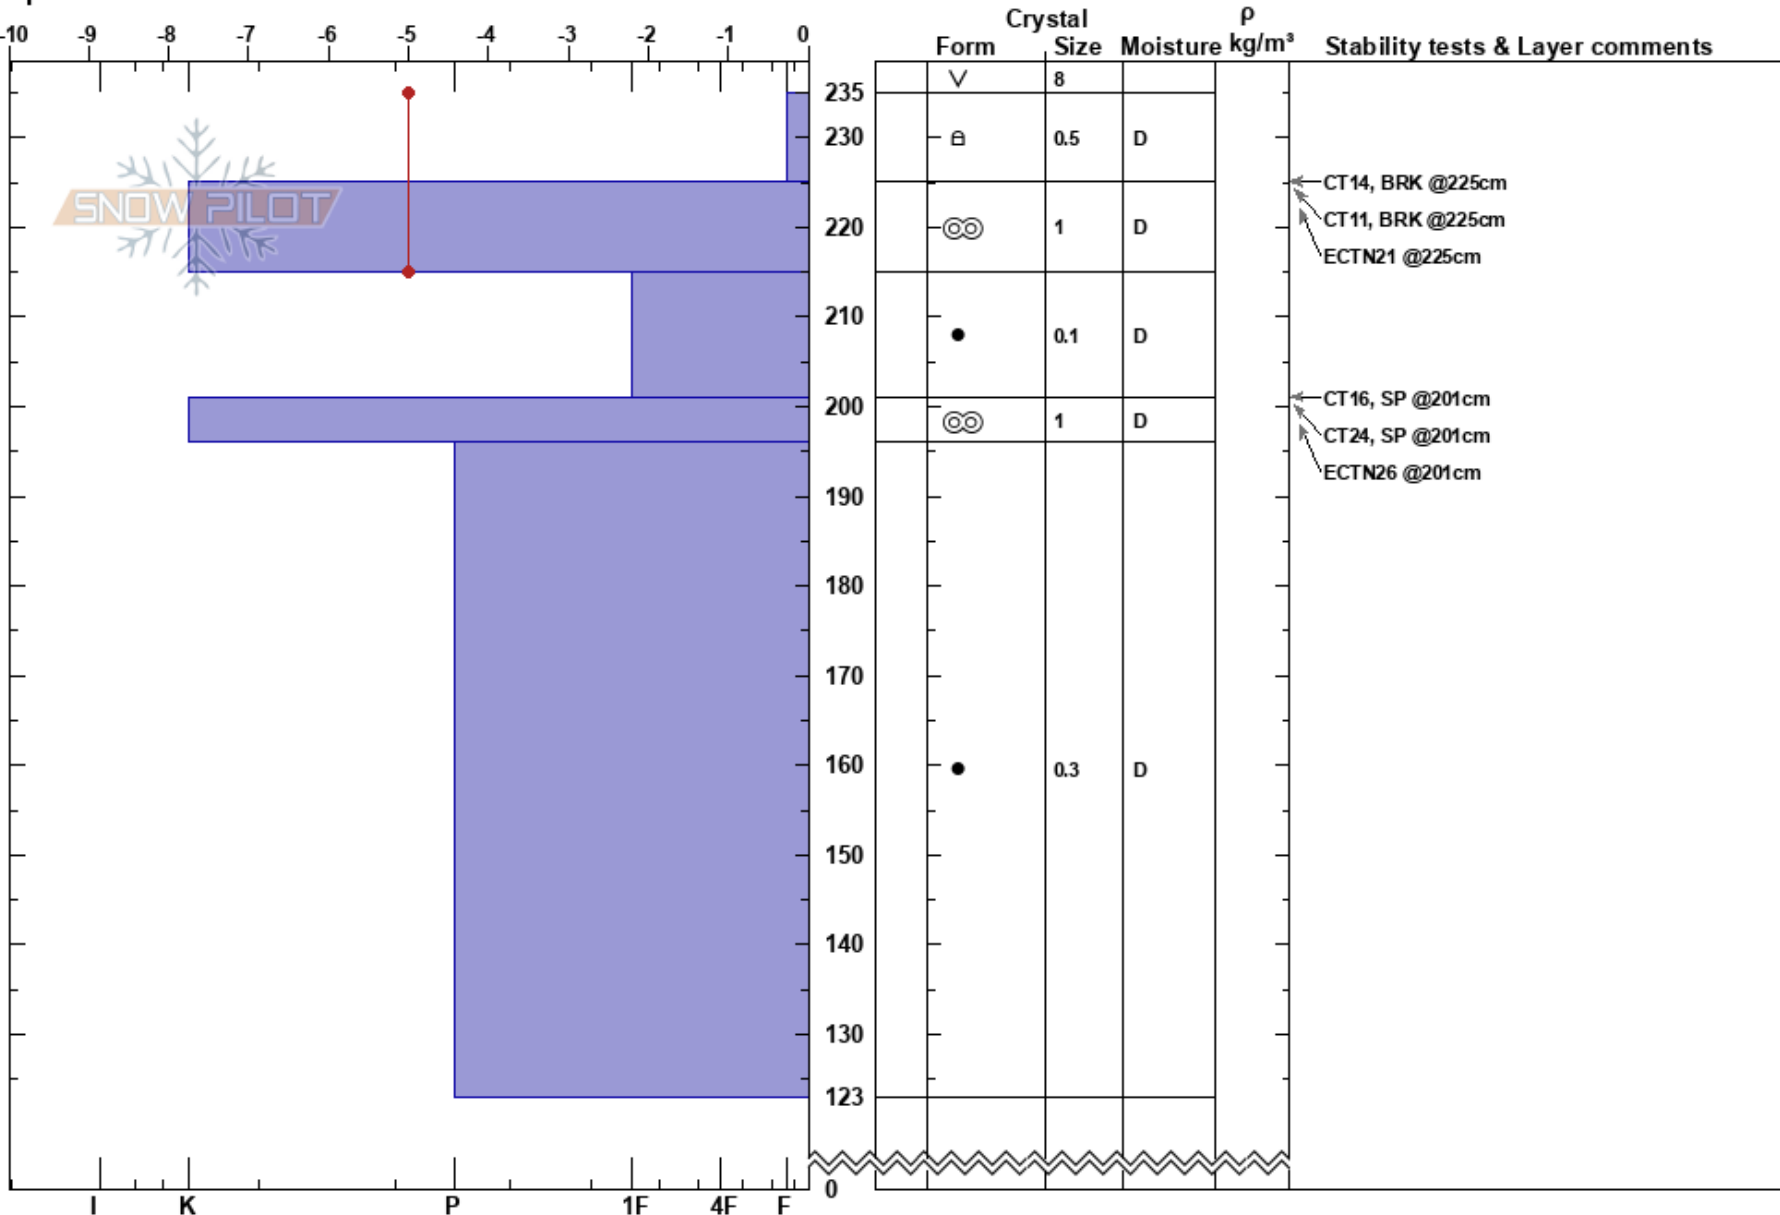

Acceso Ciruela
 Baguales
 Argentina
 Elevation: 2002 m
 Aspect: 125°
 Specifics:

Colin Mitchell
 16/08/2024 - 12:30
 Co-ord: -41.51440N, -71.33450W
 Slope Angle: 28°
 Wind Loading:

Stability:
 Air Temperature: -5°C
 Sky Cover: CLR
 Precipitation: NO
 Wind: Calm

HS:235
 PF:10
 PS:10

Layer Notes:

Notes: