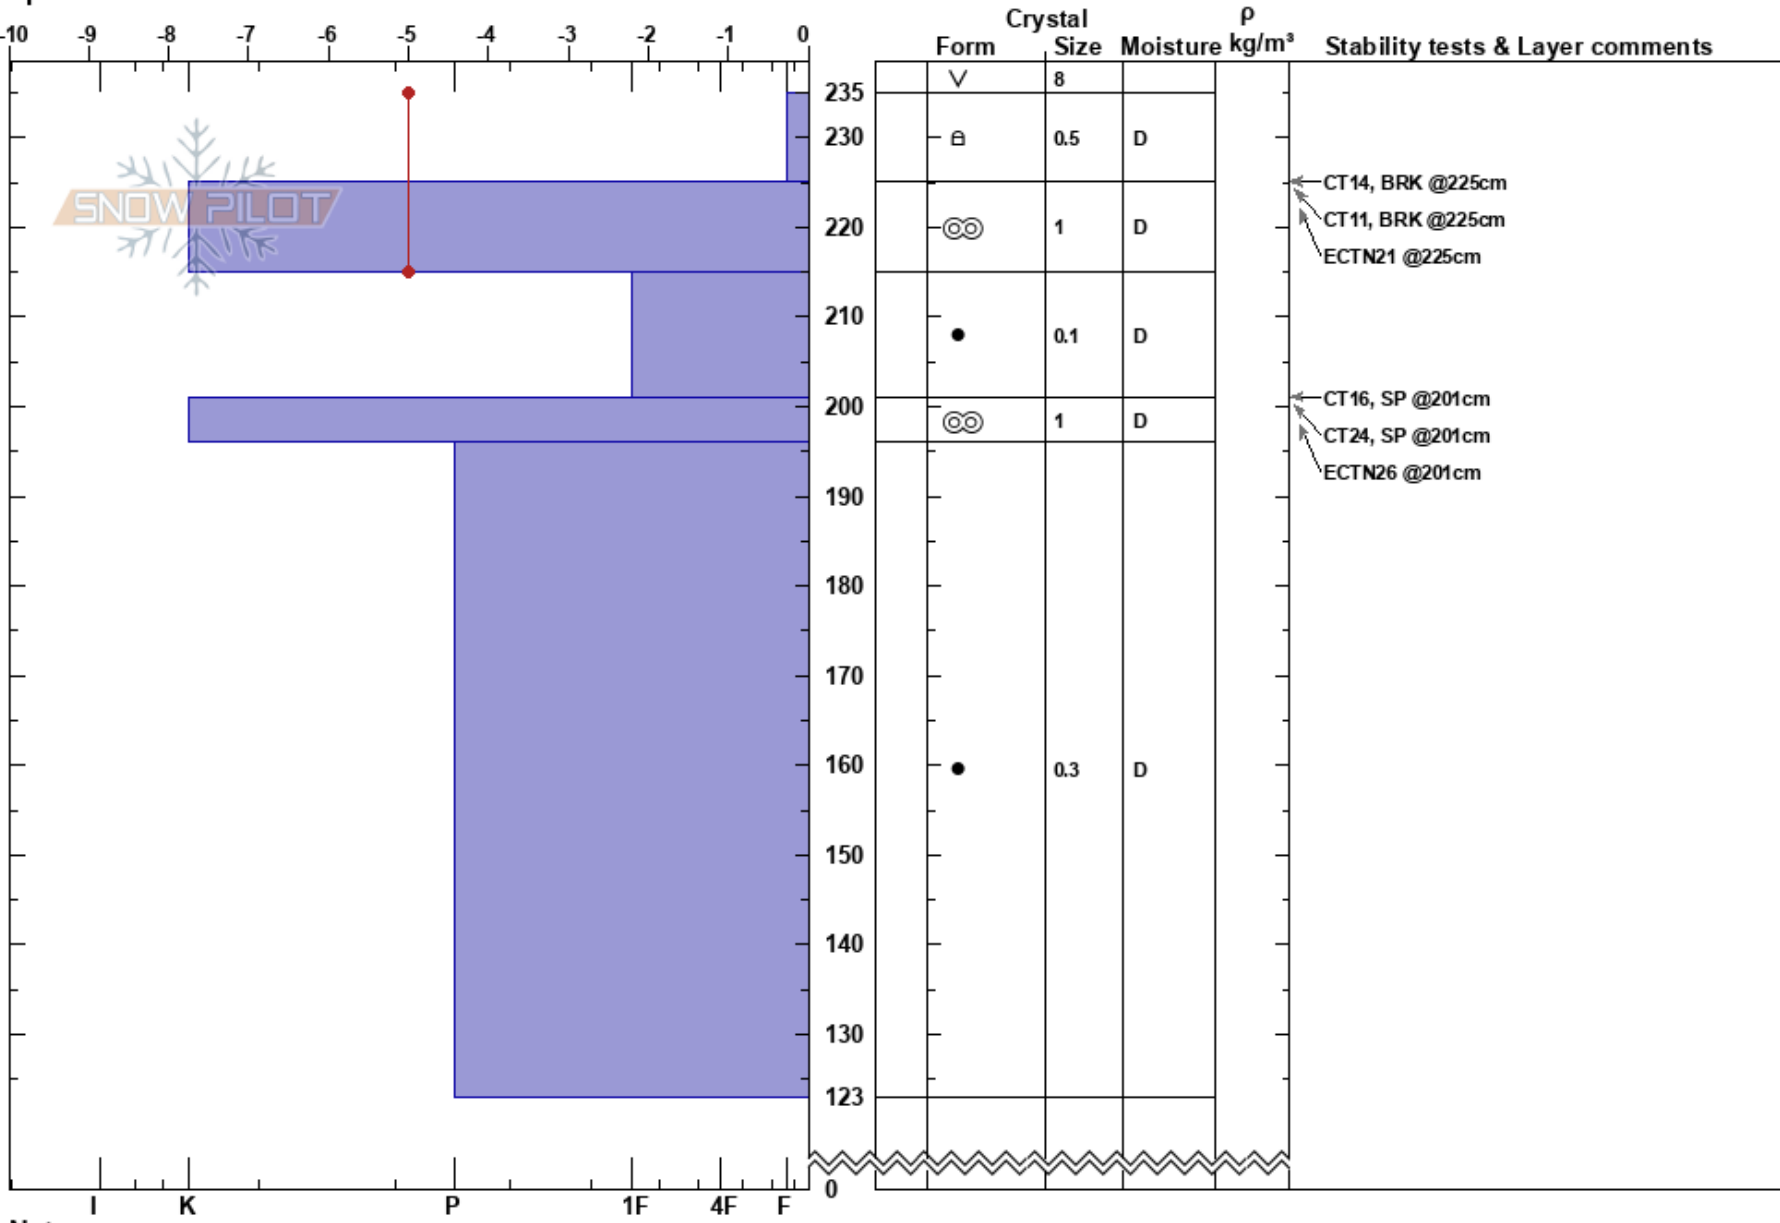

Acceso Ciruela  
 Baguales  
 Argentina  
 Elevation: 2002 m  
 Aspect: 125°  
 Specifics:

Colin Mitchell  
 16/08/2024 - 12:30  
 Co-ord: -41.51440N, -71.33450W  
 Slope Angle: 28°  
 Wind Loading:

Stability:  
 Air Temperature: -5°C  
 Sky Cover: CLR  
 Precipitation: NO  
 Wind: Calm

HS:235  
 PF:10  
 PS:10

Layer Notes:

Notes: