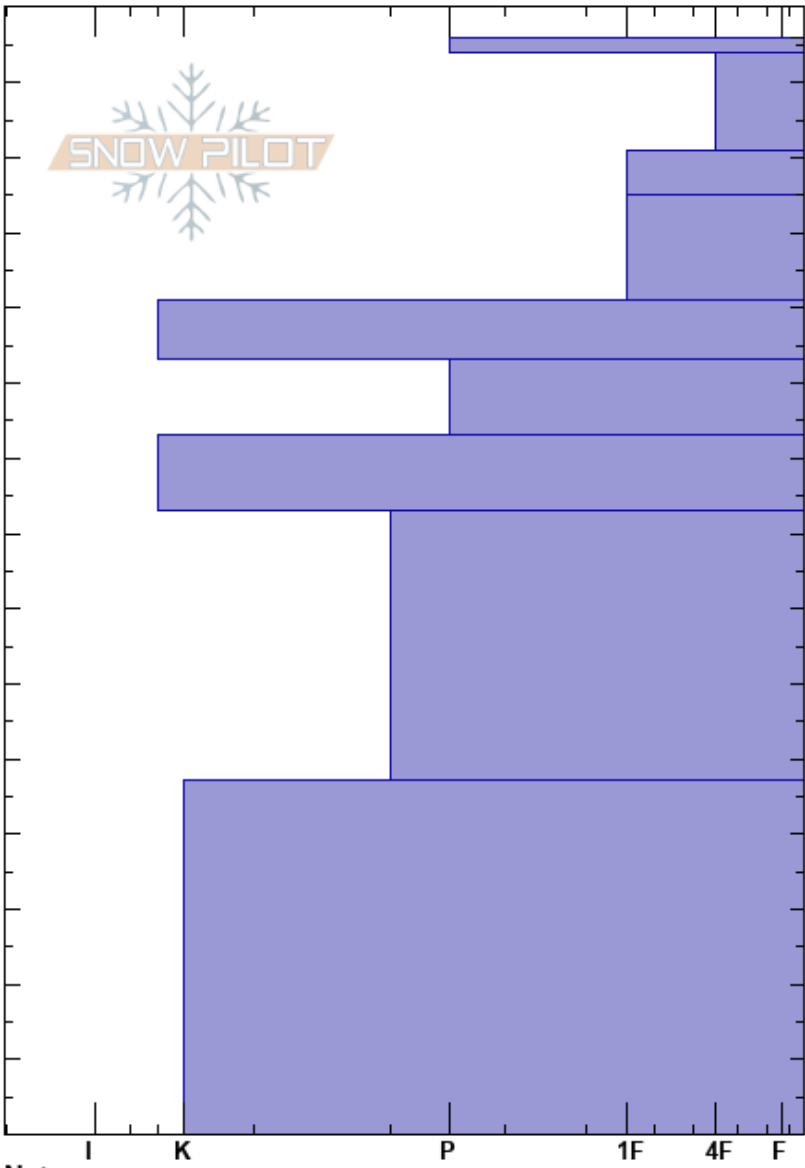

Corredor Lejano
 Baguales
 Argentina
 Elevation: 1914 m
 Aspect: 260°
 Specifics:

Colin Mitchell
 15/08/2024 - 11:30
 Co-ord: -41.49900N, -71.31800W
 Slope Angle: 29°
 Wind Loading:

Stability:
 Air Temperature: -4°C
 Sky Cover: SCT
 Precipitation: NO
 Wind: SW Light Breeze

HS:146
 PF:20
 PS:5
 131-125cm: thin ice crust @129

Layer Notes:

Height (cm)	Crystal		Moisture	ρ kg/m ³	Stability tests & Layer comments
	Form	Size			
146	•	0.1	D		← 2x CT1, SC @144cm
140	☒	1	D		← ECTN1 @144cm
130	● (■)	0.5	D		131-125cm: thin ice crust @129
120	⊖	1	D		
110	⊙⊙		D		← 2x CT11, SP @111cm
100	⊖	1-2	D		← ECTN23 @111cm
90	⊙⊙		D		
80					
70	⊖	1-2	D		
60					
50					
40					
30					
20	○		D		
10					
0					