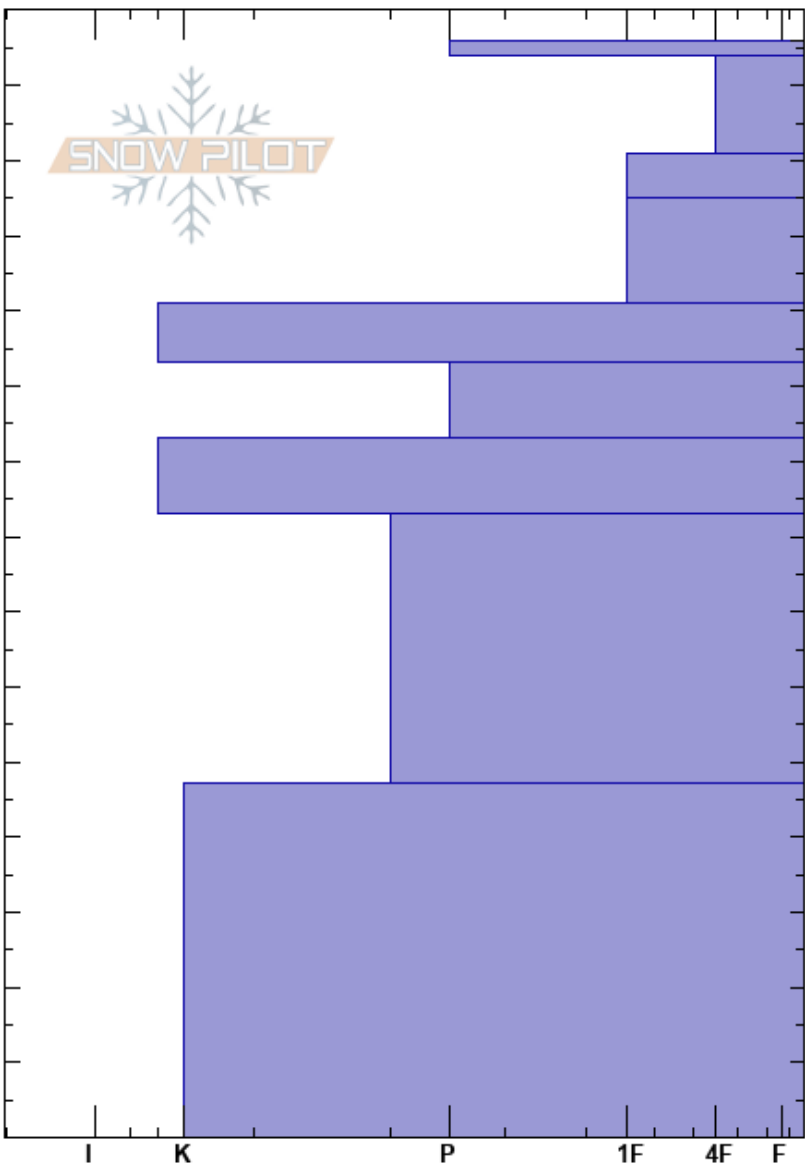

Corredor Lejano
 Baguales
 Argentina
 Elevation: 1914 m
 Aspect: 260°
 Specifics:

Colin Mitchell
 15/08/2024 - 11:30
 Co-ord: -41.49900N, -71.31800W
 Slope Angle: 29°
 Wind Loading:

Stability:
 Air Temperature: -4°C
 Sky Cover: SCT
 Precipitation: NO
 Wind: SW Light Breeze

HS:146
 PF:20
 PS:5
 131-125cm: thin ice crust @129

Layer Notes:

Height (cm)	Crystal		Moisture	ρ kg/m ³	Stability tests & Layer comments
	Form	Size			
146	•	0.1	D		← 2x CT1, SC @144cm
140	☒	1	D		← ECTN1 @144cm
130	● (■)	0.5	D		131-125cm: thin ice crust @129
120	⊖	1	D		
110	⊙⊙		D		← 2x CT11, SP @111cm
100	⊖	1-2	D		← ECTN23 @111cm
90	⊙⊙		D		
80					
70	⊖	1-2	D		
60					
50					
40					
30					
20	○		D		
10					
0					