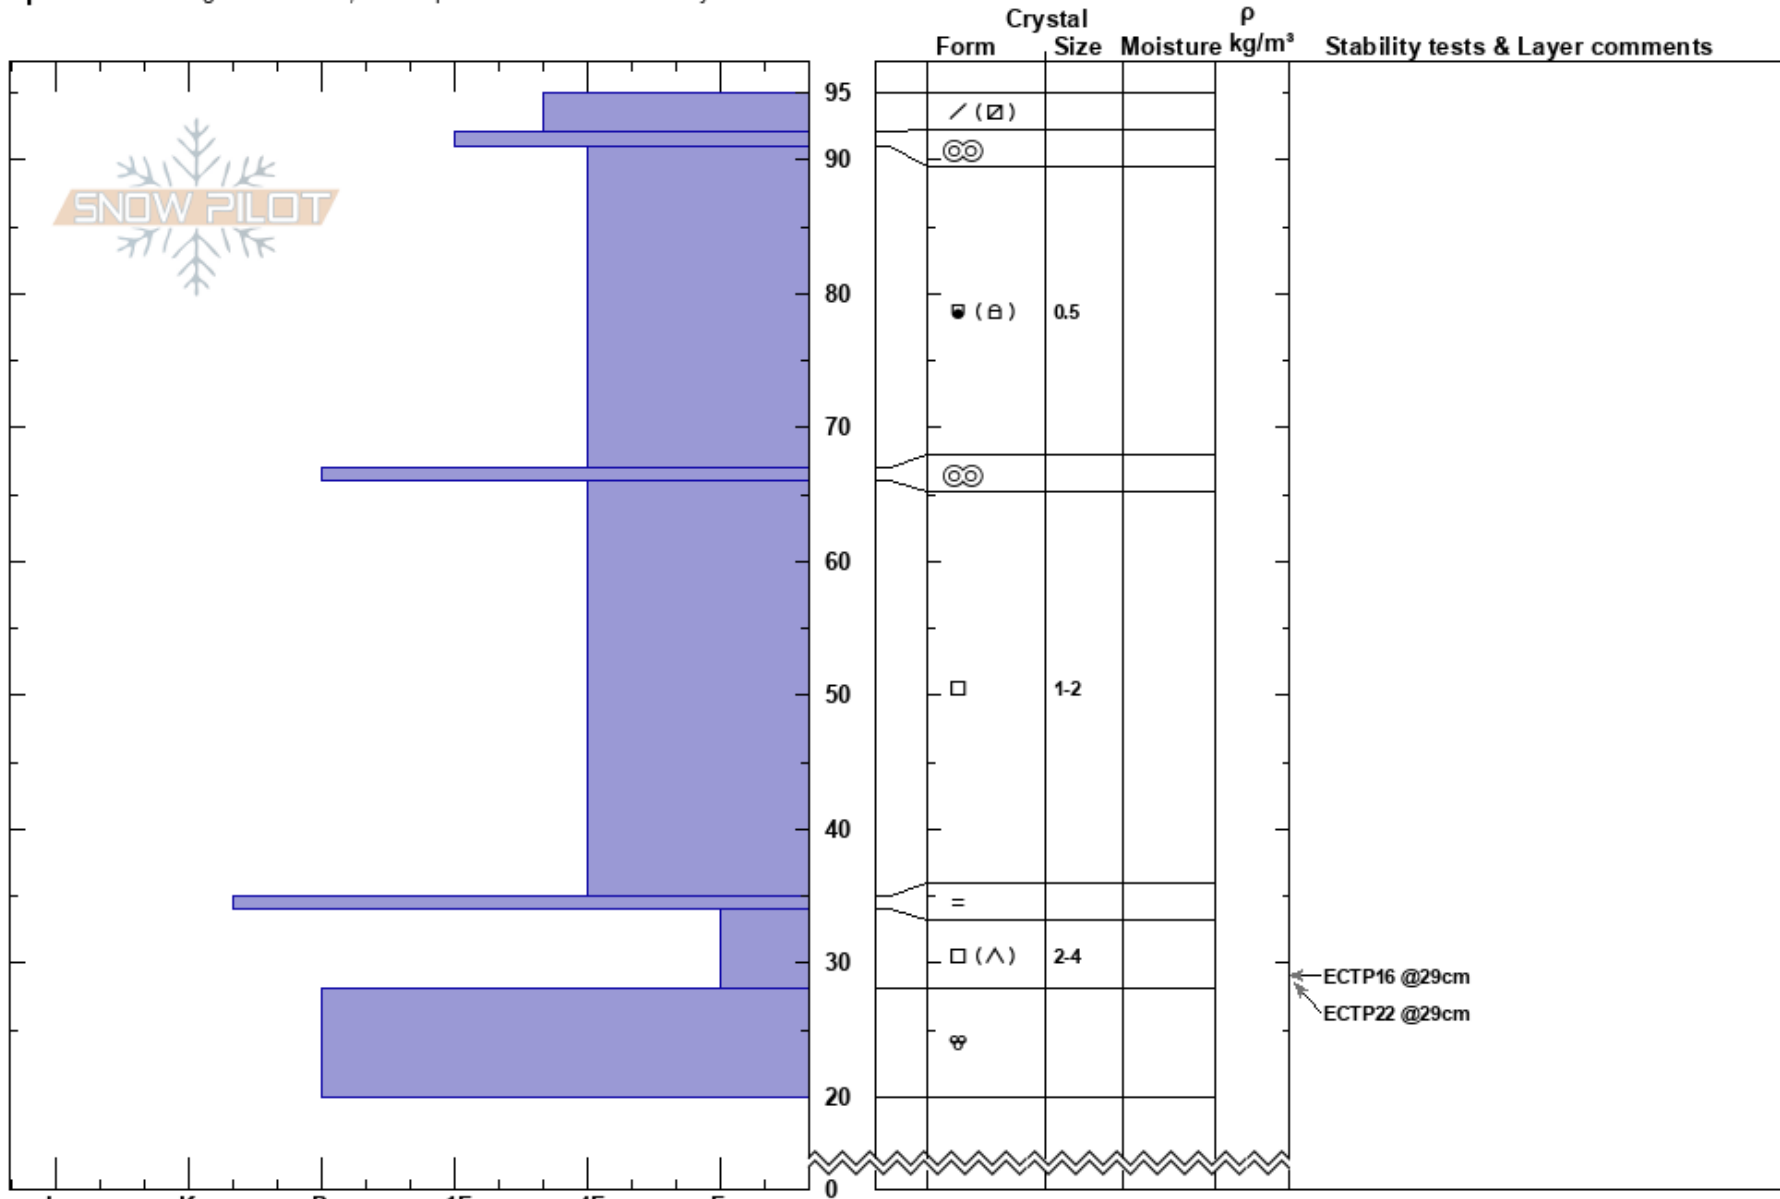

Upper Hourglass REMARKRemarks Snow Safety

Remarkables Range 14/08/2024 - 14:00

New Zealand Co-ord: -45.05515S, 168.80375E

Elevation: 1920 m Slope Angle:

Aspect: SE Wind Loading:

Specifics: Pit dug in a Ski Area; Pit is representative of backcountry

Stability:

HS:95

Layer Notes:

Air Temperature:

Sky Cover: BKN

Precipitation: NO

Wind:

Notes: Various MF and FC layers from 20cm to ground