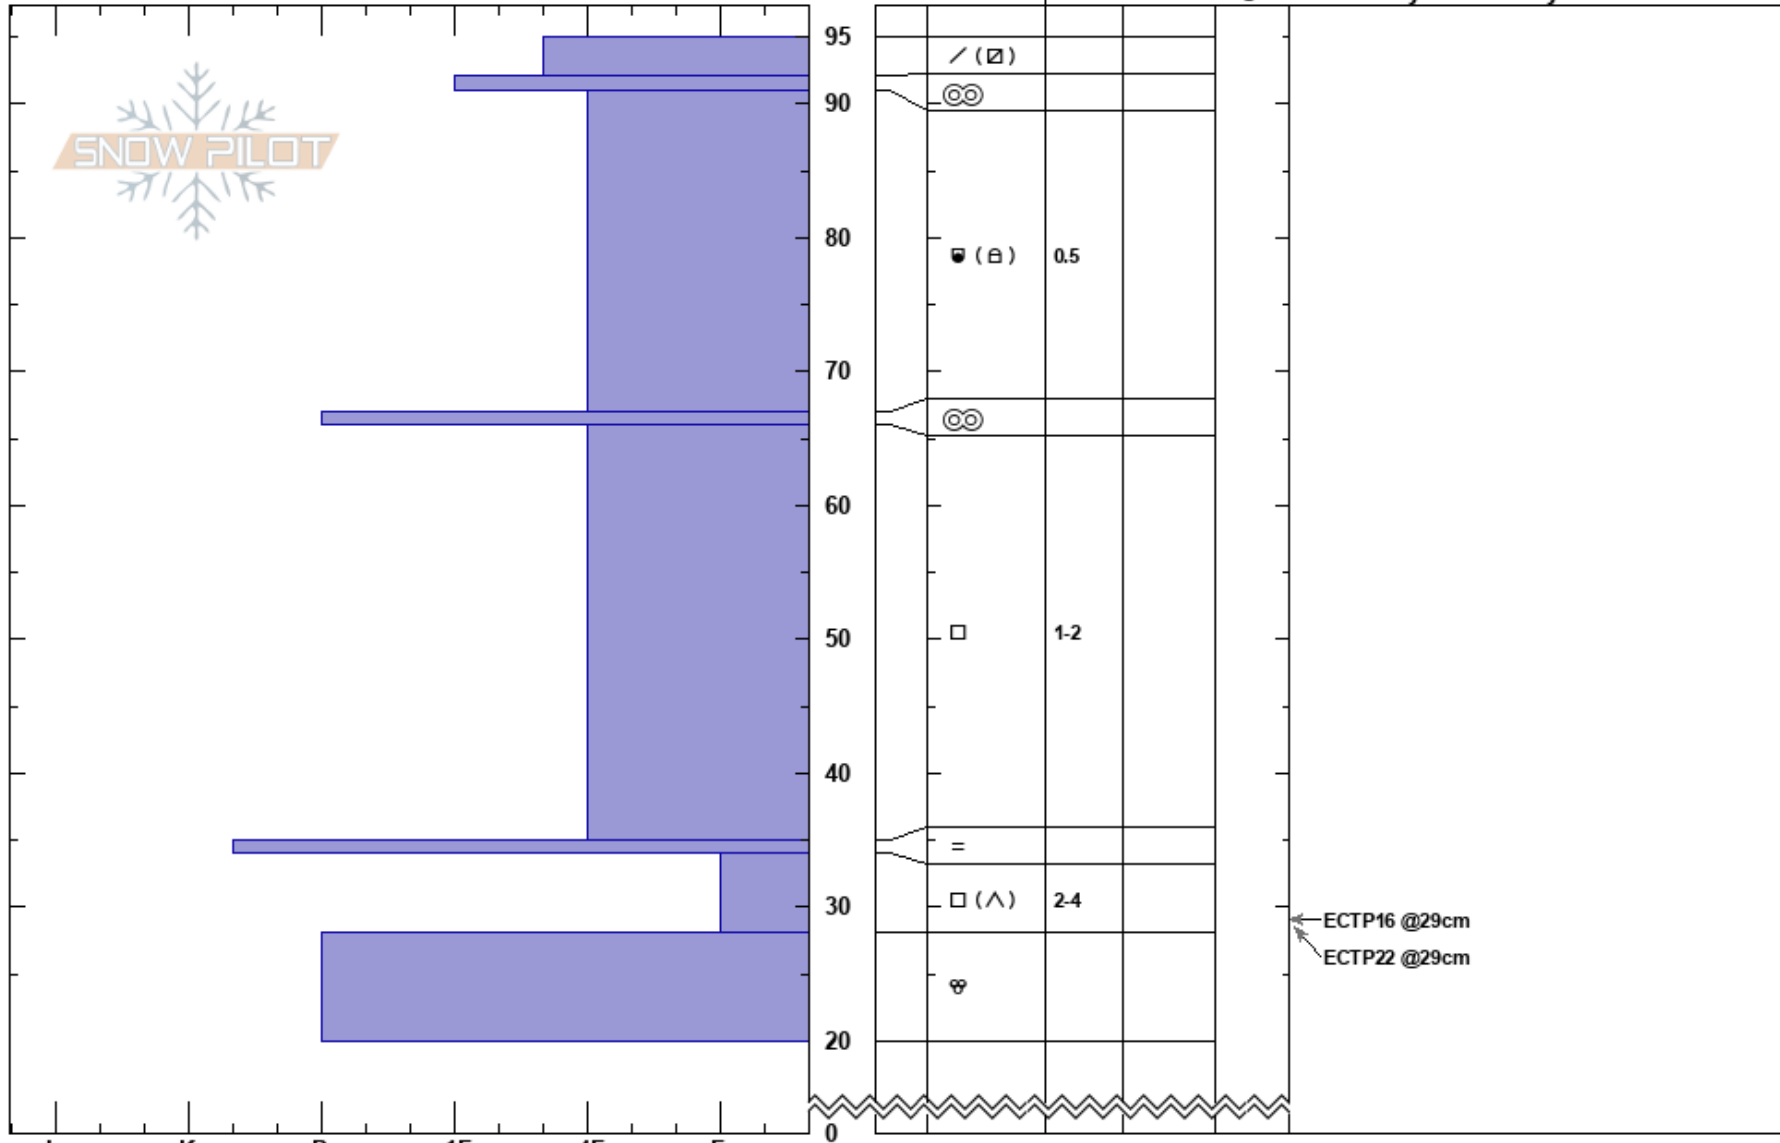

Upper Hourglass REMARKRemarks Snow Safety

Remarkables Range 14/08/2024 - 14:00

New Zealand Co-ord: -45.05515S, 168.80375E

Elevation: 1920 m Slope Angle:

Aspect: SE Wind Loading:

Specifics: Pit dug in a Ski Area; Pit is representative of backcountry

Stability:

Air Temperature:

Sky Cover: BKN

Precipitation: NO

Wind:

HS:95

Layer Notes:

Notes: Various MF and FC layers from 20cm to ground