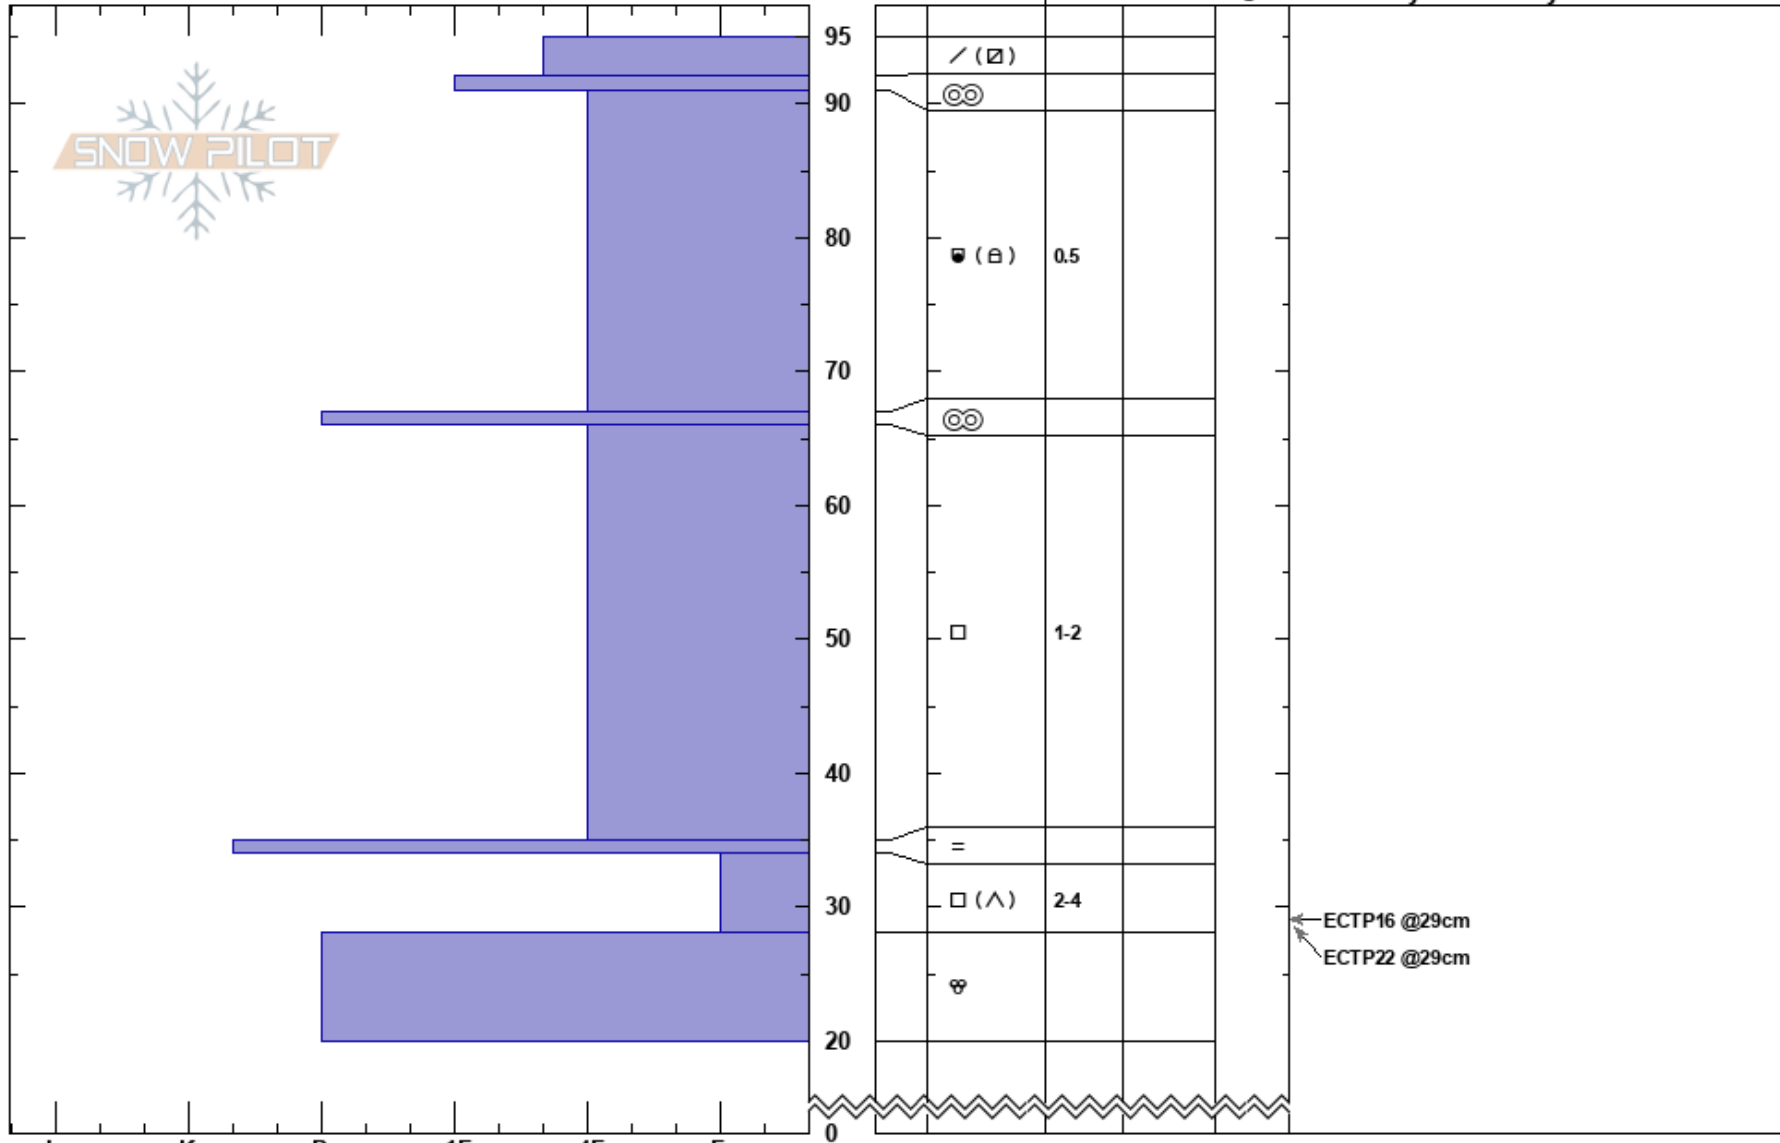

Upper Hourglass REMARKRemarks Snow Safety

Remarkables Range 14/08/2024 - 14:00

New Zealand Co-ord: -45.05515S, 168.80375E

Elevation: 1920 m Slope Angle:

Aspect: SE Wind Loading:

Specifics: Pit dug in a Ski Area; Pit is representative of backcountry

Stability:

HS:95

Layer Notes:

Air Temperature:

Sky Cover: BKN

Precipitation: NO

Wind:

Notes: Various MF and FC layers from 20cm to ground