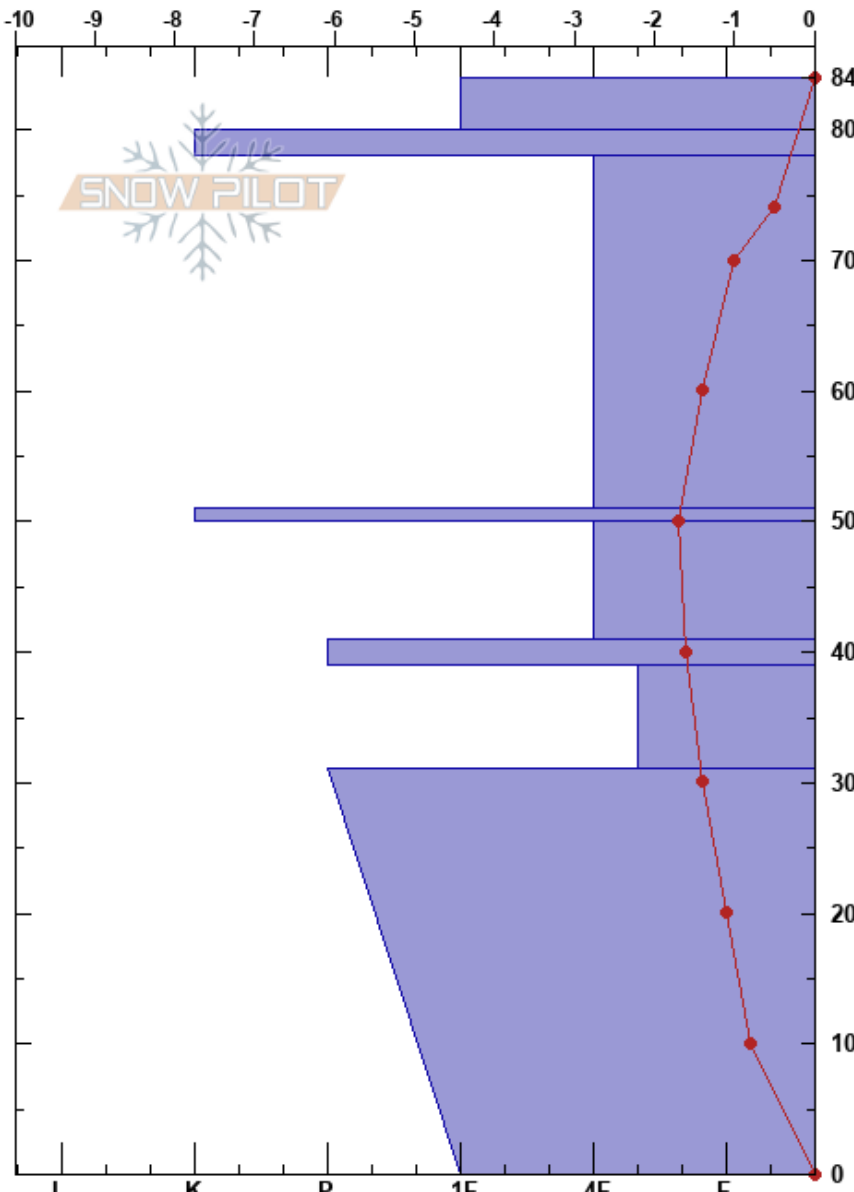

Upper Hourglass  
 Remarkables Range  
 New Zealand  
 Elevation: 1900 m  
 Aspect: E

Remarks Snow Safety  
 11/08/2024 - 15:00  
 Co-ord: -45.05642S, 168.80311E  
 Slope Angle: 31°  
 Wind Loading: no

Stability: Good  
 Air Temperature: 1.5°C  
 Sky Cover: OVC  
 Precipitation: NO  
 Wind: E Light Breeze

HS:84  
 PF:15  
 PS:5  
 78-51cm: Problematic layer

Specifics: Pit dug in a Ski Area; Ski tracks on slope; We skied slope

Form	Crystal		$\rho$ kg/m <sup>3</sup>	Stability tests & Layer comments
	Size	Moisture		
•	0.5	M		
⊙				
□	1-2	D		← ECTN23 @70cm ← CT24, BRK @70cm
=				
□	3	D		
⊙				
∧	3-4	D		
□ (∧)		D		

Notes: Pit dug by Grice Adams and Nikki Blair, Upper Hourglass.