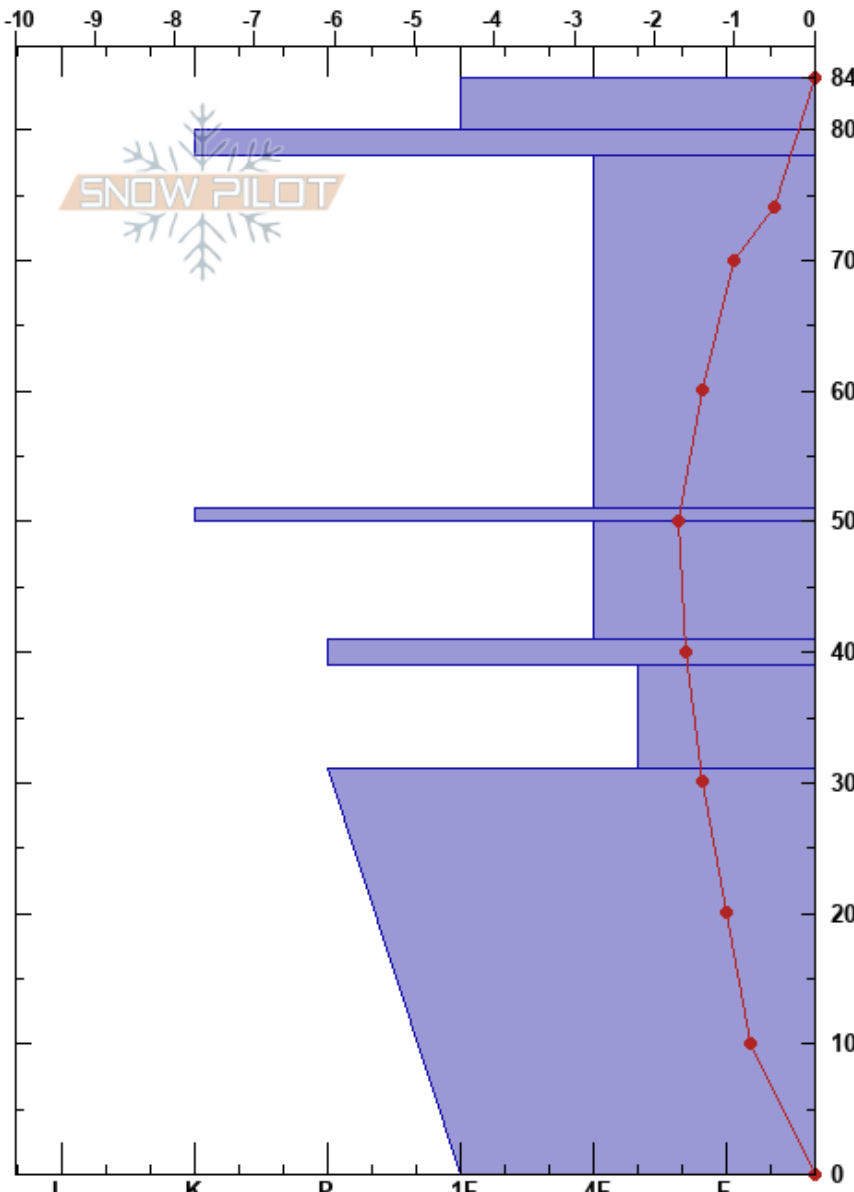

Upper Hourglass
 Remarkables Range
 New Zealand
 Elevation: 1900 m
 Aspect: E

Remarks Snow Safety
 11/08/2024 - 15:00
 Co-ord: -45.05642S, 168.80311E
 Slope Angle: 31°
 Wind Loading: no

Stability: Good
 Air Temperature: 1.5°C
 Sky Cover: OVC
 Precipitation: NO
 Wind: E Light Breeze

HS:84
 PF:15
 PS:5
 78-51cm: Problematic layer

Specifics: Pit dug in a Ski Area; Ski tracks on slope; We skied slope

Form	Crystal		ρ kg/m ³	Stability tests & Layer comments
	Size	Moisture		
•	0.5	M		
⊙				
□	1-2	D		← ECTN23 @70cm ← CT24, BRK @70cm
=				
□	3	D		
⊙				
∧	3-4	D		
□ (∧)		D		

Notes: Pit dug by Grice Adams and Nikki Blair, Upper Hourglass.