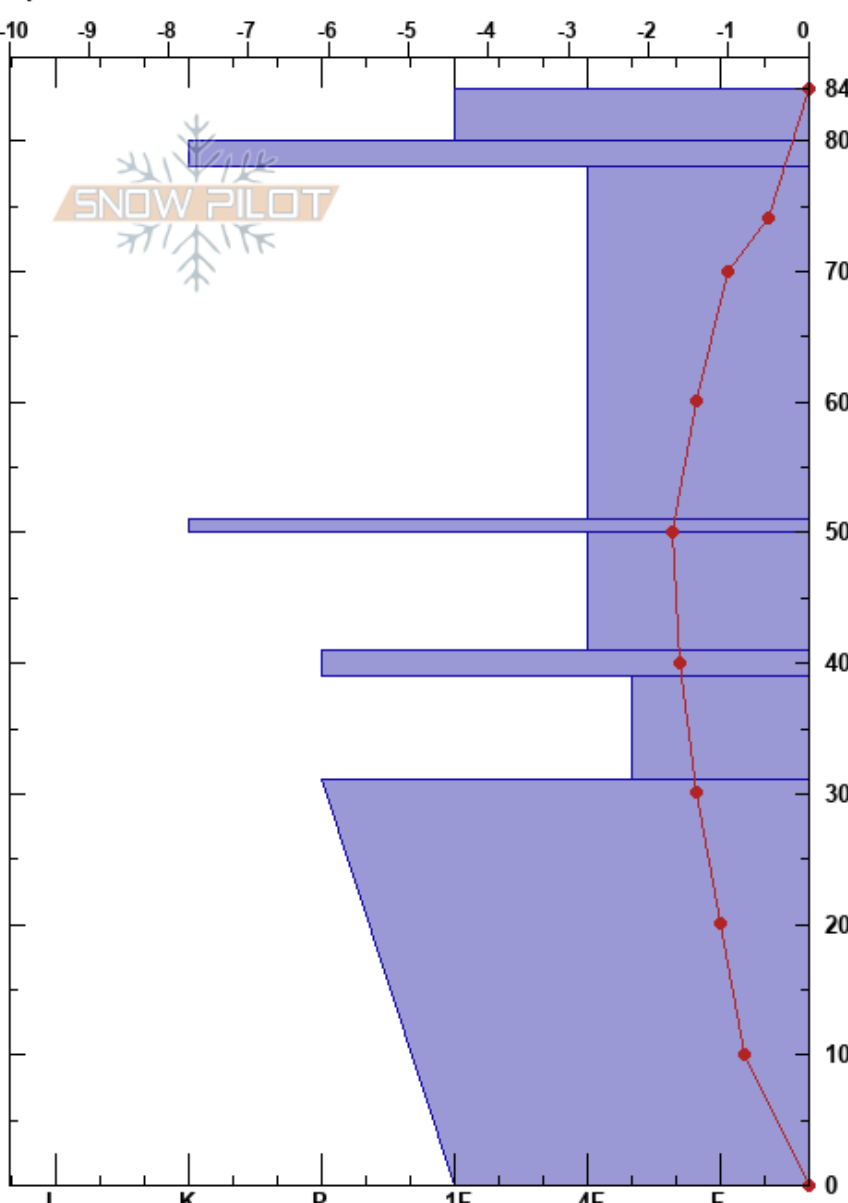

Upper Hourglass
 Remarkables Range
 New Zealand
 Elevation: 1900 m
 Aspect: E

Remarks Snow Safety
 11/08/2024 - 15:00
 Co-ord: -45.05642S, 168.80311E
 Slope Angle: 31°
 Wind Loading: no

Stability: Good
 Air Temperature: 1.5°C
 Sky Cover: OVC
 Precipitation: NO
 Wind: E Light Breeze

HS:84
 PF:15
 PS:5
 78-51cm: Problematic layer

Specifics: Pit dug in a Ski Area; Ski tracks on slope; We skied slope

Form	Crystal		ρ kg/m ³	Stability tests & Layer comments
	Size	Moisture		
•	0.5	M		
⊙				
□	1-2	D		← ECTN23 @70cm ← CT24, BRK @70cm
=				
□	3	D		
⊙				
∧	3-4	D		
□ (∧)		D		

Notes: Pit dug by Grice Adams and Nikki Blair, Upper Hourglass.