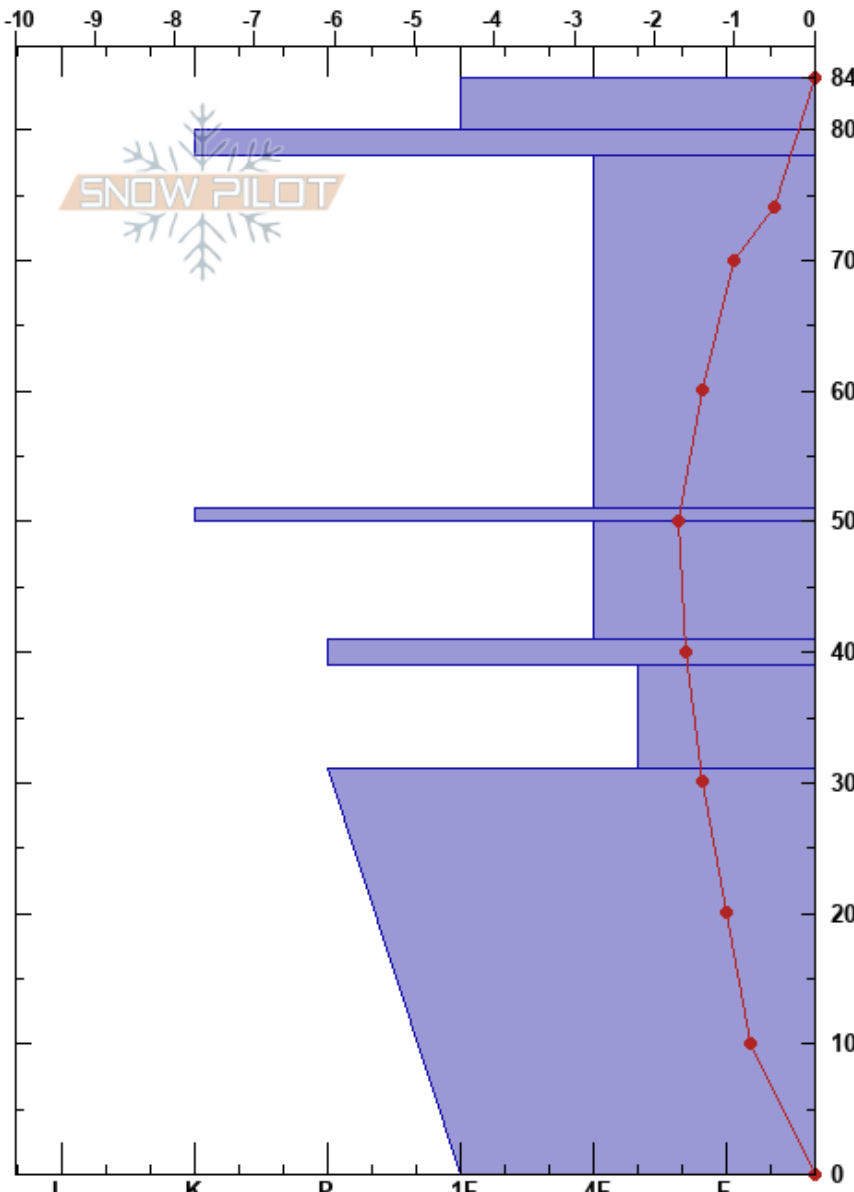

Upper Hourglass
 Remarkables Range
 New Zealand
 Elevation: 1900 m
 Aspect: E

Remarks Snow Safety
 11/08/2024 - 15:00
 Co-ord: -45.05642S, 168.80311E
 Slope Angle: 31°
 Wind Loading: no

Stability: Good
 Air Temperature: 1.5°C
 Sky Cover: OVC
 Precipitation: NO
 Wind: E Light Breeze

HS:84
 PF:15
 PS:5
 78-51cm: Problematic layer

Specifics: Pit dug in a Ski Area; Ski tracks on slope; We skied slope

Form	Crystal		ρ kg/m ³	Stability tests & Layer comments
	Size	Moisture		
•	0.5	M		
⊙⊙				
□	1-2	D		← ECTN23 @70cm ← CT24, BRK @70cm
=				
□	3	D		
⊙⊙				
∧	3-4	D		
□ (∧)		D		

Notes: Pit dug by Grice Adams and Nikki Blair, Upper Hourglass.