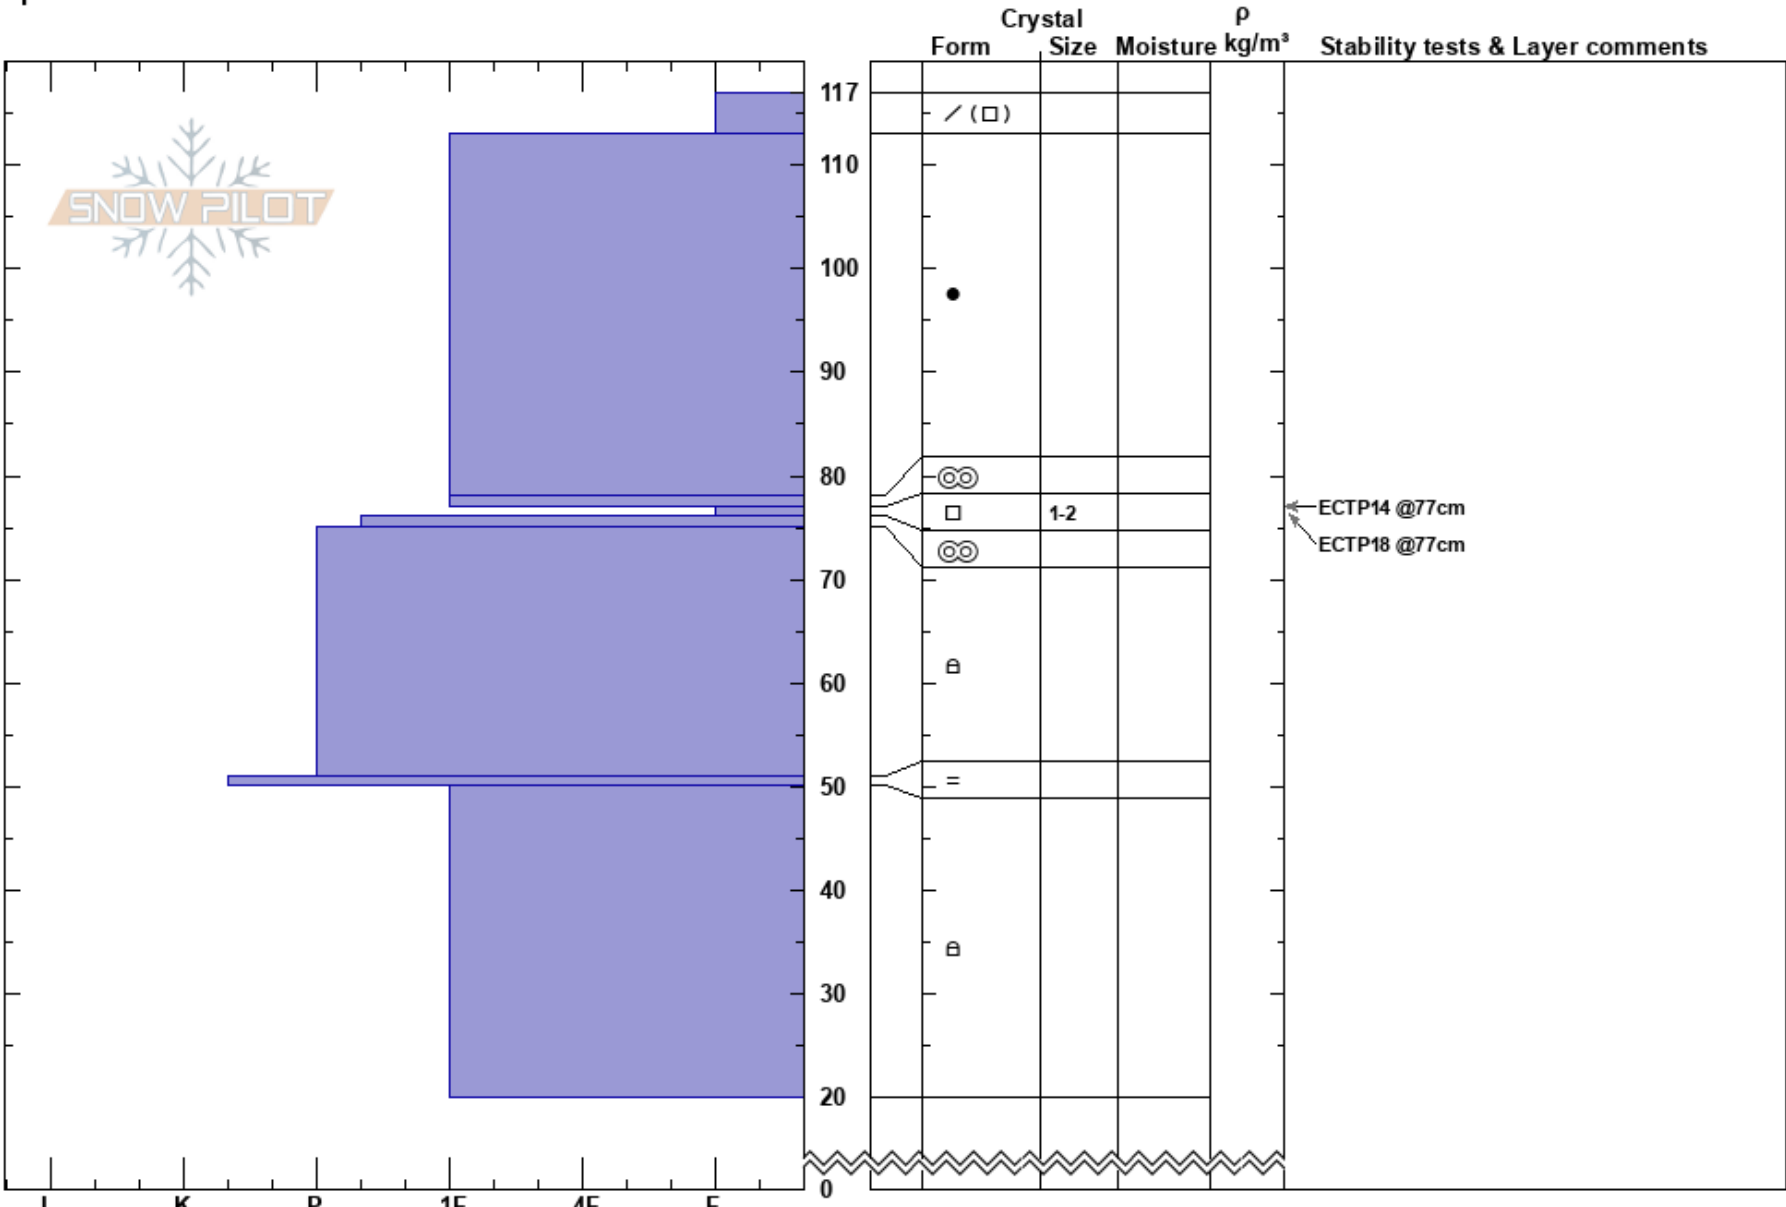

Telex Fans Remarkables
 Remarkables Range
 New Zealand
Elevation: 1900 m
Aspect: SE
Specifics:

Remarks Snow Safety
 10/08/2024 - 14:30
Co-ord: -45.06156S, 168.80723E
Slope Angle:
Wind Loading:

Stability:
Air Temperature:
Sky Cover:
Precipitation: NO
Wind:

HS:117
Layer Notes:
 77-76cm:Problematic layer

Notes: 20cm to ground, various MFcr, MF and FC.