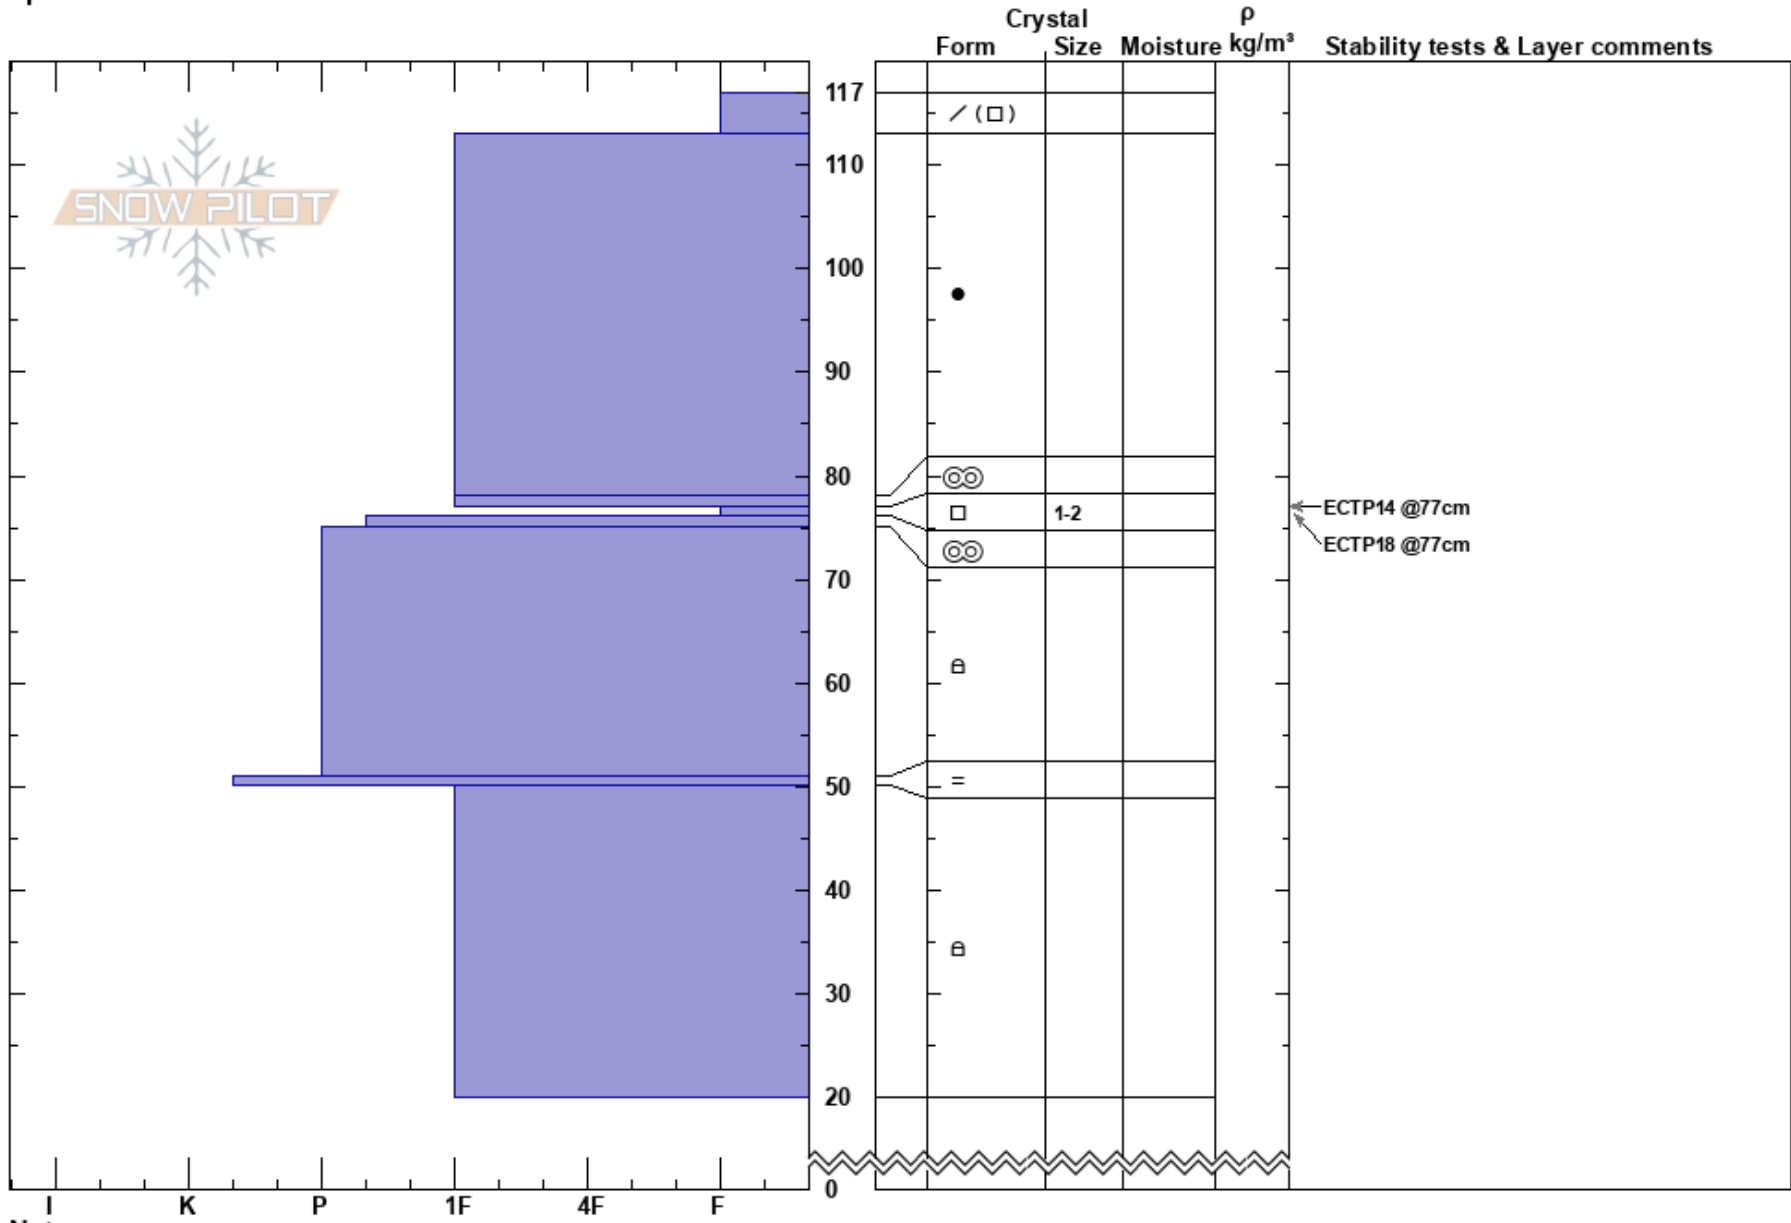

Telex Fans Remarkables
 Remarkables Range
 New Zealand
Elevation: 1900 m
Aspect: SE
Specifics:

Remarks Snow Safety
 10/08/2024 - 14:30
Co-ord: -45.06156S, 168.80723E
Slope Angle:
Wind Loading:

Stability:
Air Temperature:
Sky Cover:
Precipitation: NO
Wind:

HS:117
Layer Notes:
 77-76cm: Problematic layer

Notes: 20cm to ground, various MFcr, MF and FC.