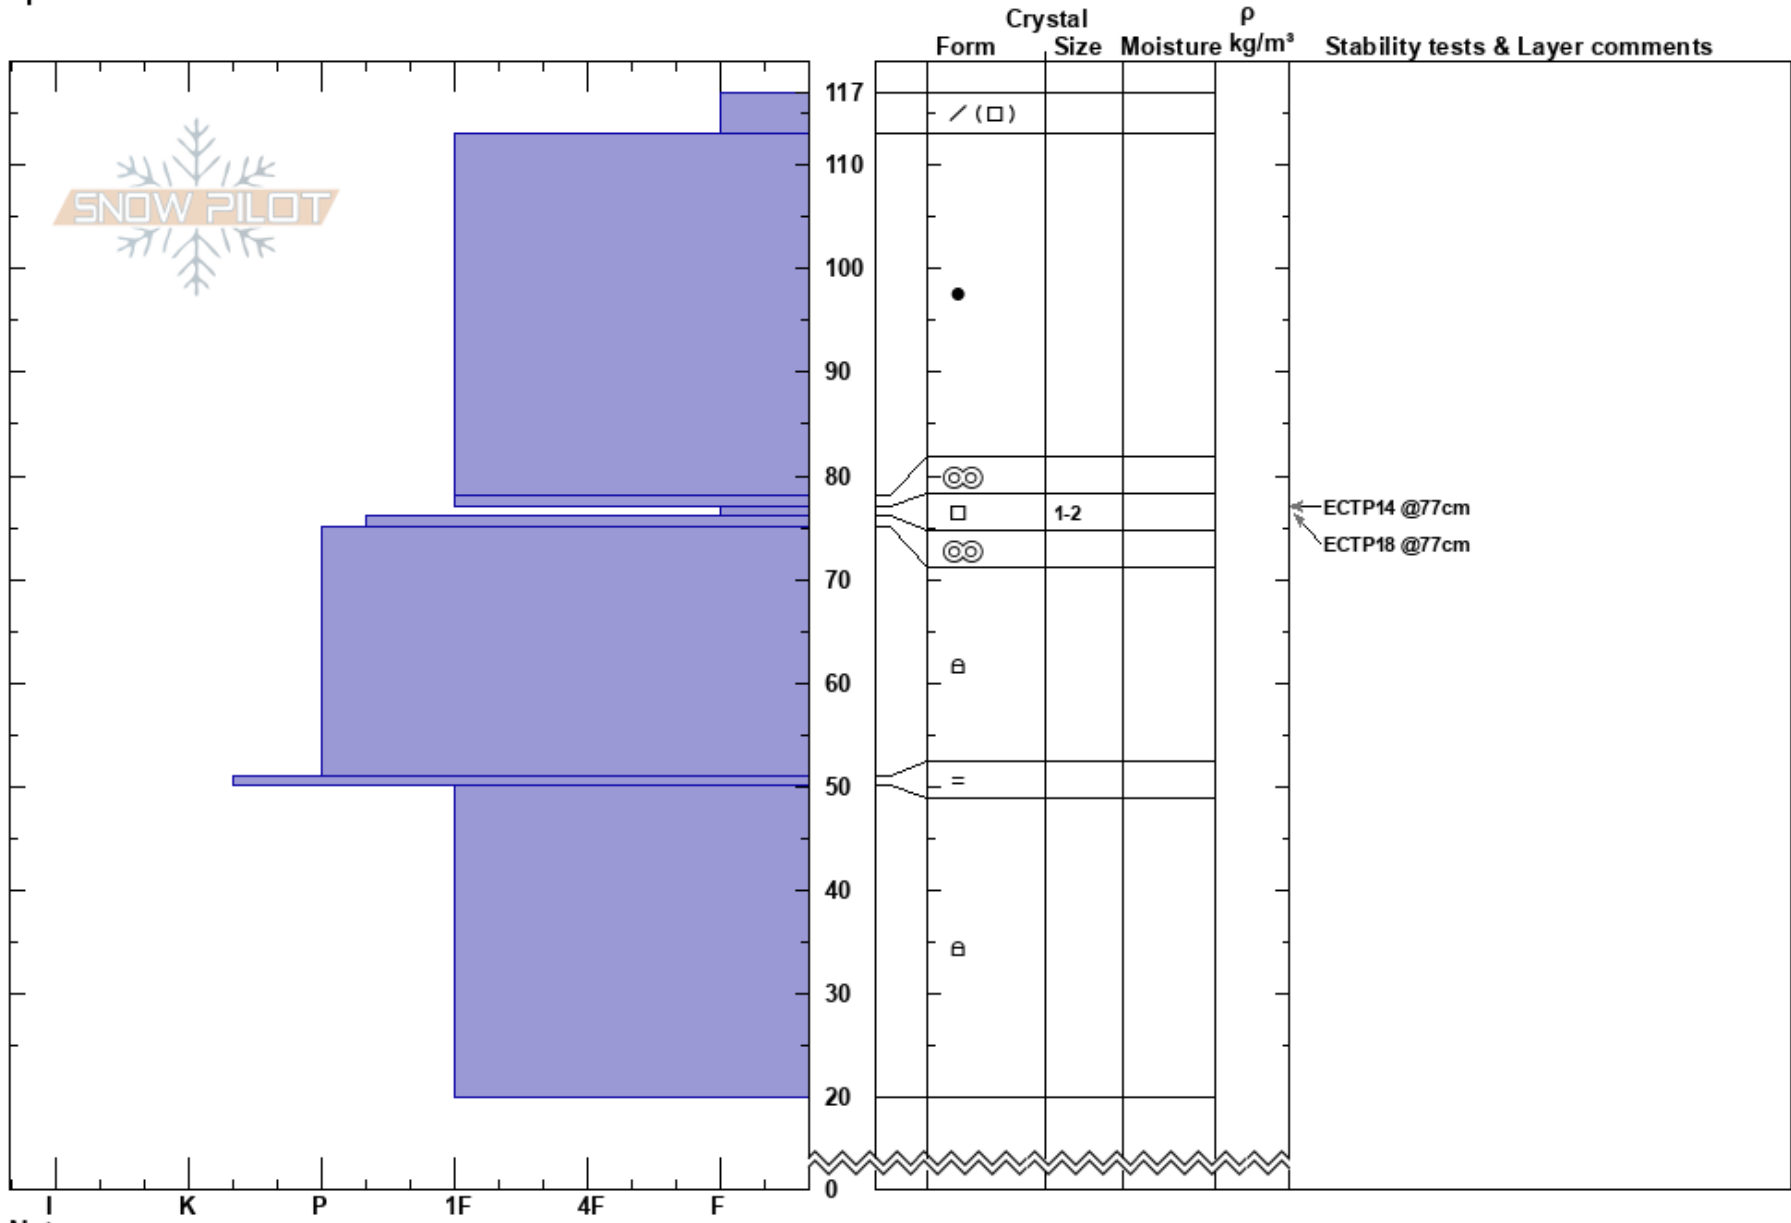

Telex Fans Remarkables  
 Remarkables Range  
 New Zealand  
**Elevation:** 1900 m  
**Aspect:** SE  
**Specifics:**

Remarks Snow Safety  
 10/08/2024 - 14:30  
**Co-ord:** -45.06156S, 168.80723E  
**Slope Angle:**  
**Wind Loading:**

**Stability:**  
**Air Temperature:**  
**Sky Cover:**  
**Precipitation:** NO  
**Wind:**

**HS:**117  
**Layer Notes:**  
 77-76cm: Problematic layer

**Notes:** 20cm to ground, various MFcr, MF and FC.