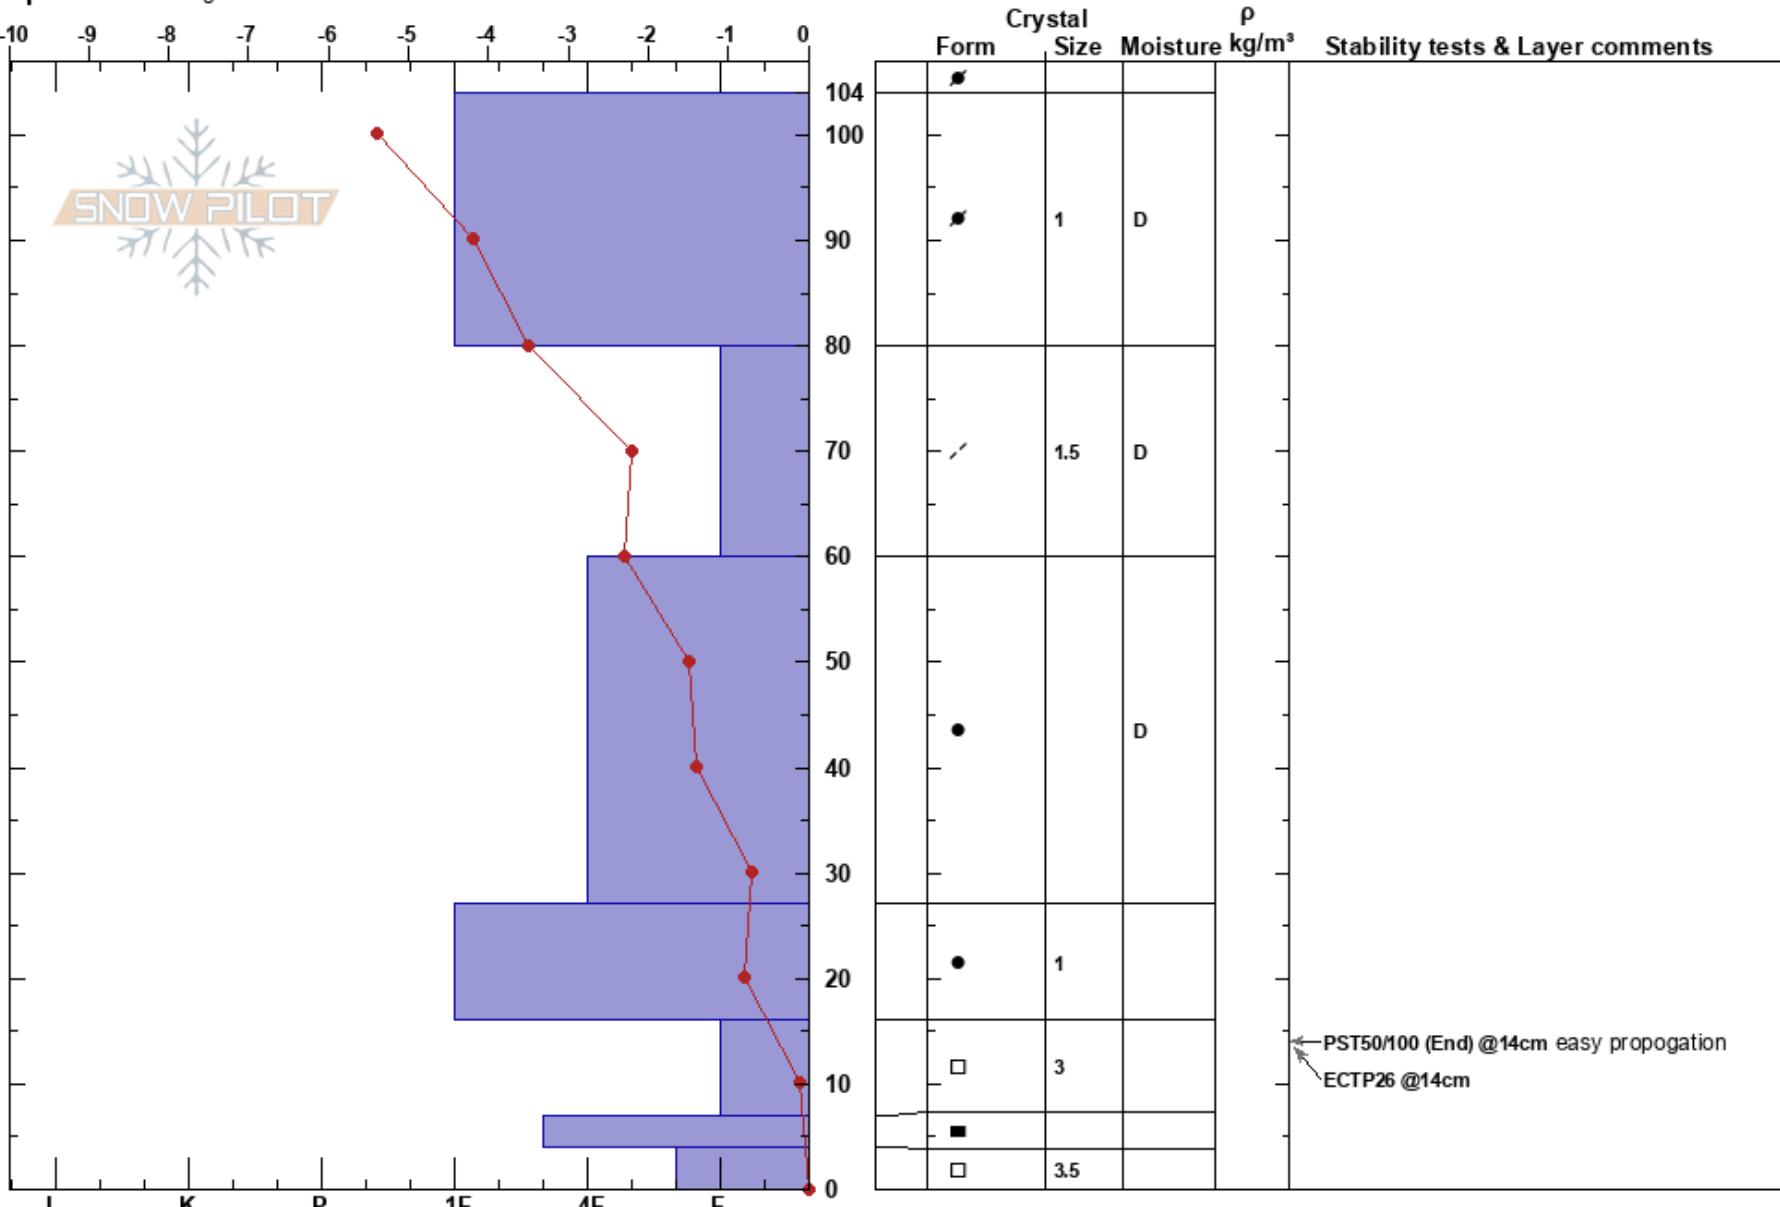

South Face, Weetbix  
 Hutt Range  
 New Zealand  
**Elevation:** 1749 m  
**Aspect:** S

Harry Fielding  
 11/08/2024 - 09:30  
**Co-ord:**  
**Slope Angle:** 36°  
**Wind Loading:**

**Stability:**  
**Air Temperature:**  
**Sky Cover:** FEW  
**Precipitation:** NO  
**Wind:** Calm

**HS:**104  
**PF:**50 16-7cm: Problematic layer  
**PS:**35

**Specifics:** Pit dug in a Ski Area

**Notes:** Profile location dug in ski area, previous tracks before storm unknown.