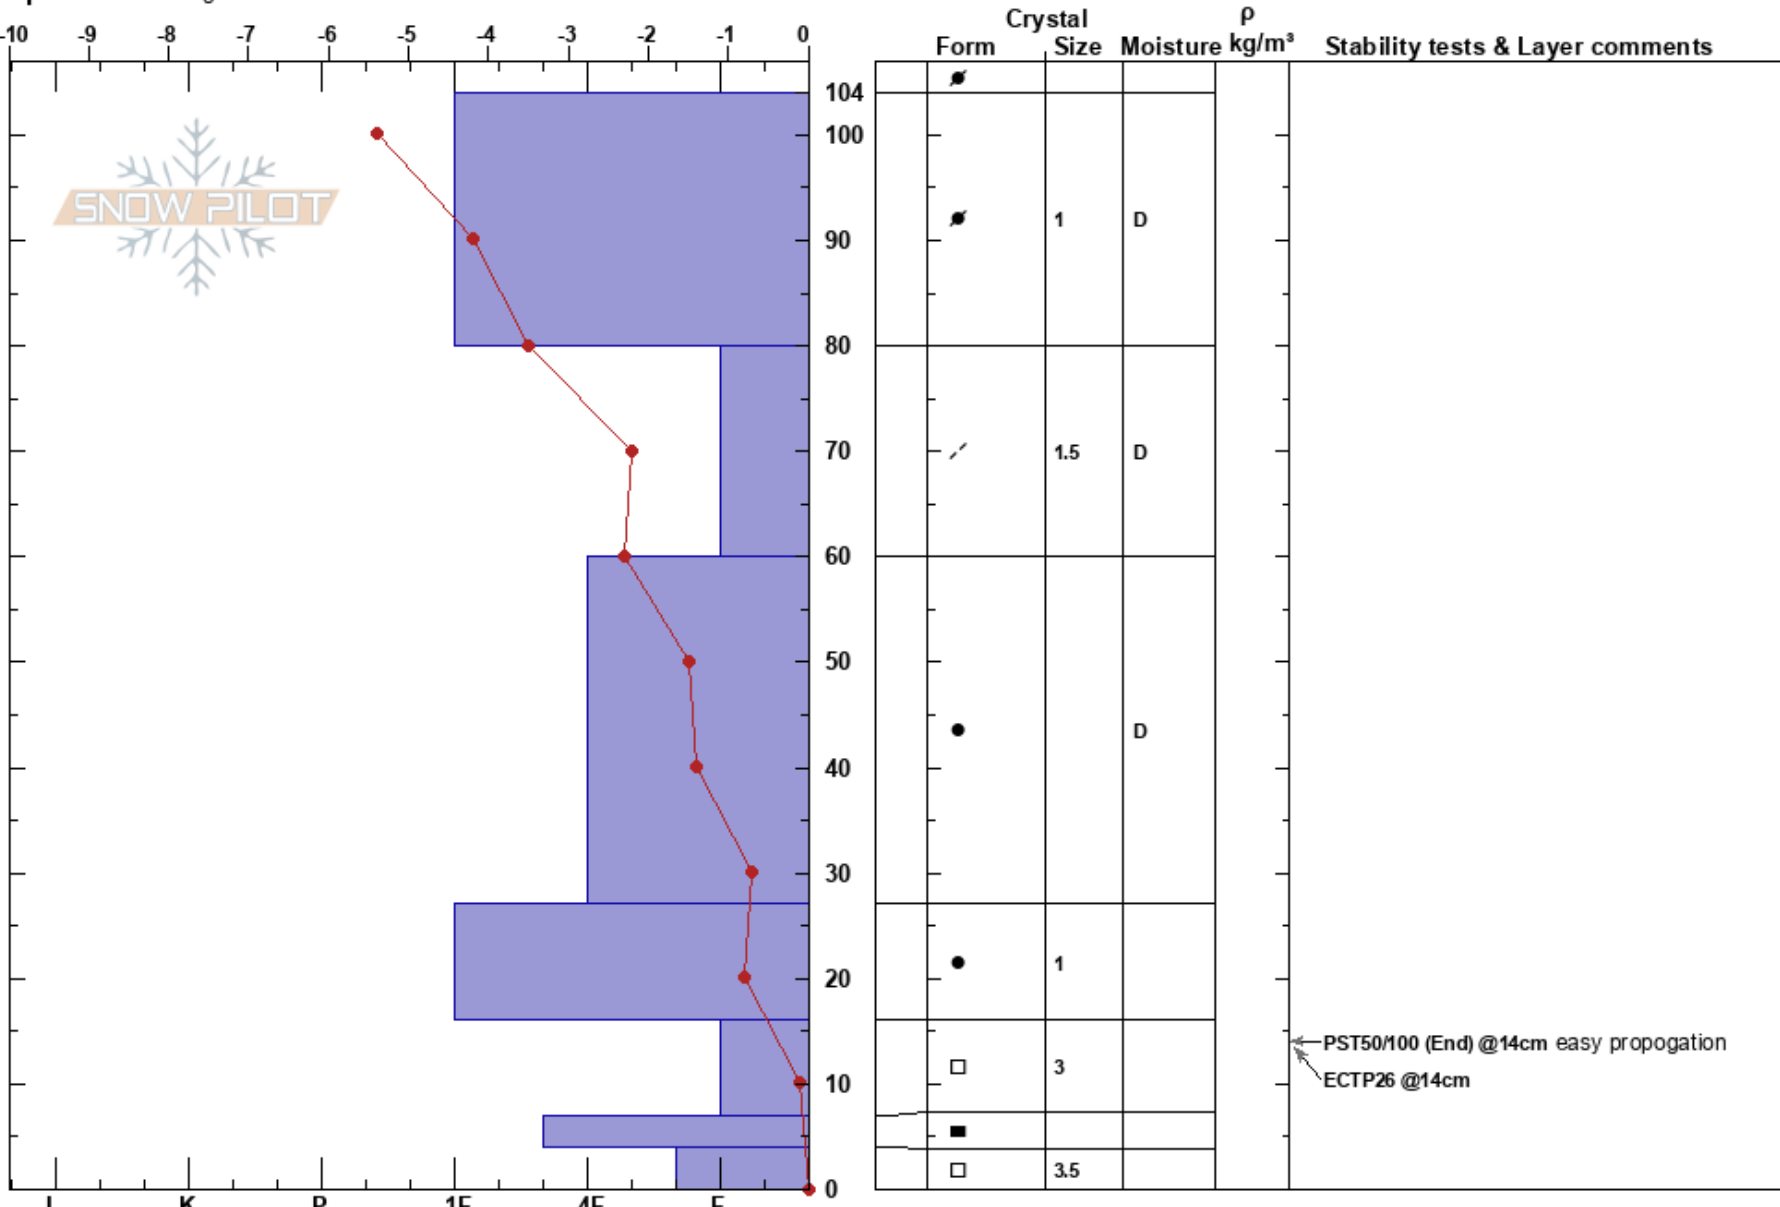

South Face, Weetbix
 Hutt Range
 New Zealand
Elevation: 1749 m
Aspect: S

Harry Fielding
 11/08/2024 - 09:30
Co-ord:
Slope Angle: 36°
Wind Loading:

Stability:
Air Temperature:
Sky Cover: FEW
Precipitation: NO
Wind: Calm

HS:104
PF:50 16-7cm: Problematic layer
PS:35

Specifics: Pit dug in a Ski Area

Notes: Profile location dug in ski area, previous tracks before storm unknown.