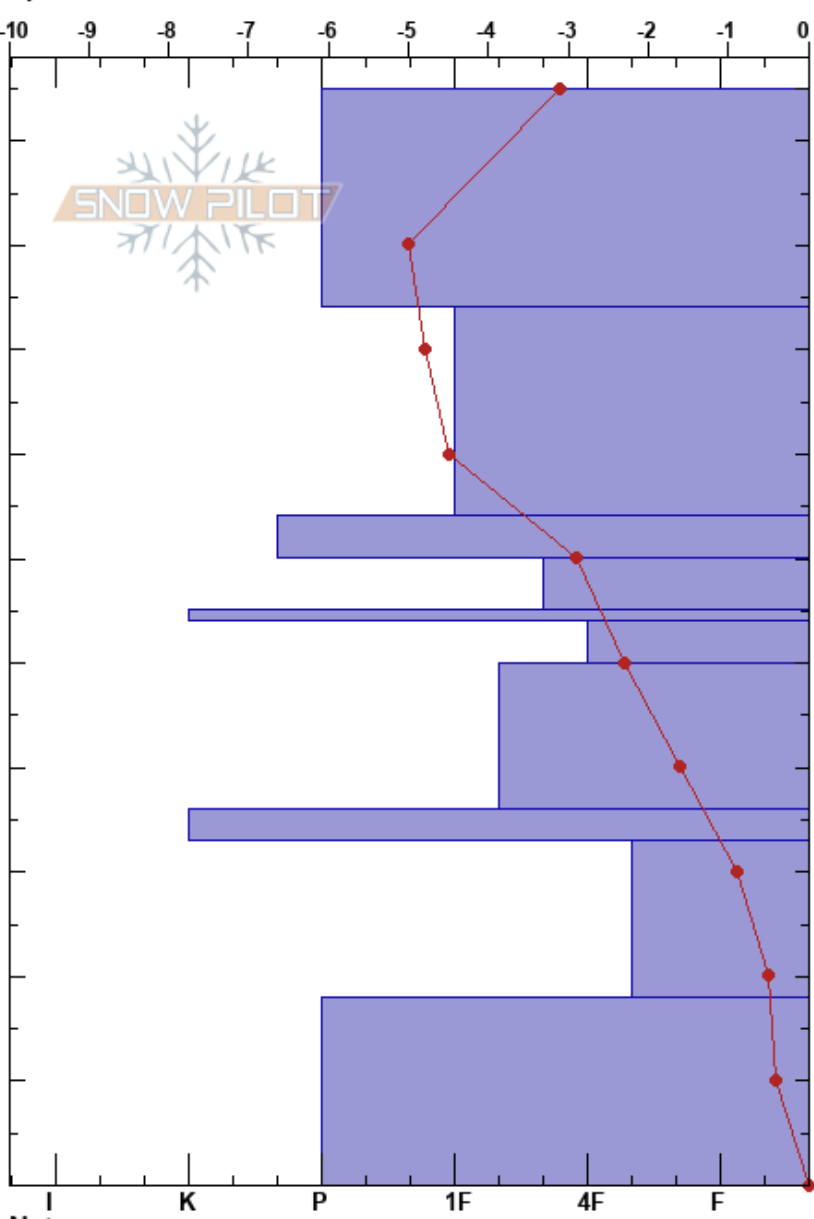

Telex Fan, Remarks
 Remarkables Range
 New Zealand
 Elevation: 1882 m
 Aspect: E

Lindsay Wiebold
 10/08/2024 - 15:00
 Co-ord: -45.06275S, 168.80659E
 Slope Angle: 37°
 Wind Loading: no

Stability:
 Air Temperature: 1.4°C
 Sky Cover: BKN
 Precipitation: NO
 Wind: NW Light Breeze

HS:105
 64-60cm: decomposing
 60-55cm: Problematic layer
 36-33cm: 20240624

Specifics: Pit dug in a Ski Area; Ski tracks on slope; We skied slope

Crystal Form	Crystal Size	Moisture	ρ kg/m ³	Stability tests & Layer comments
⊙⊙				ECTP13 @60cm
□				ECTP18 @60cm
⊙⊙				64-60cm: decomposing
□				
⊖	1.5			
=				36-33cm: 20240624
□	2-3			
⊖	1.5			