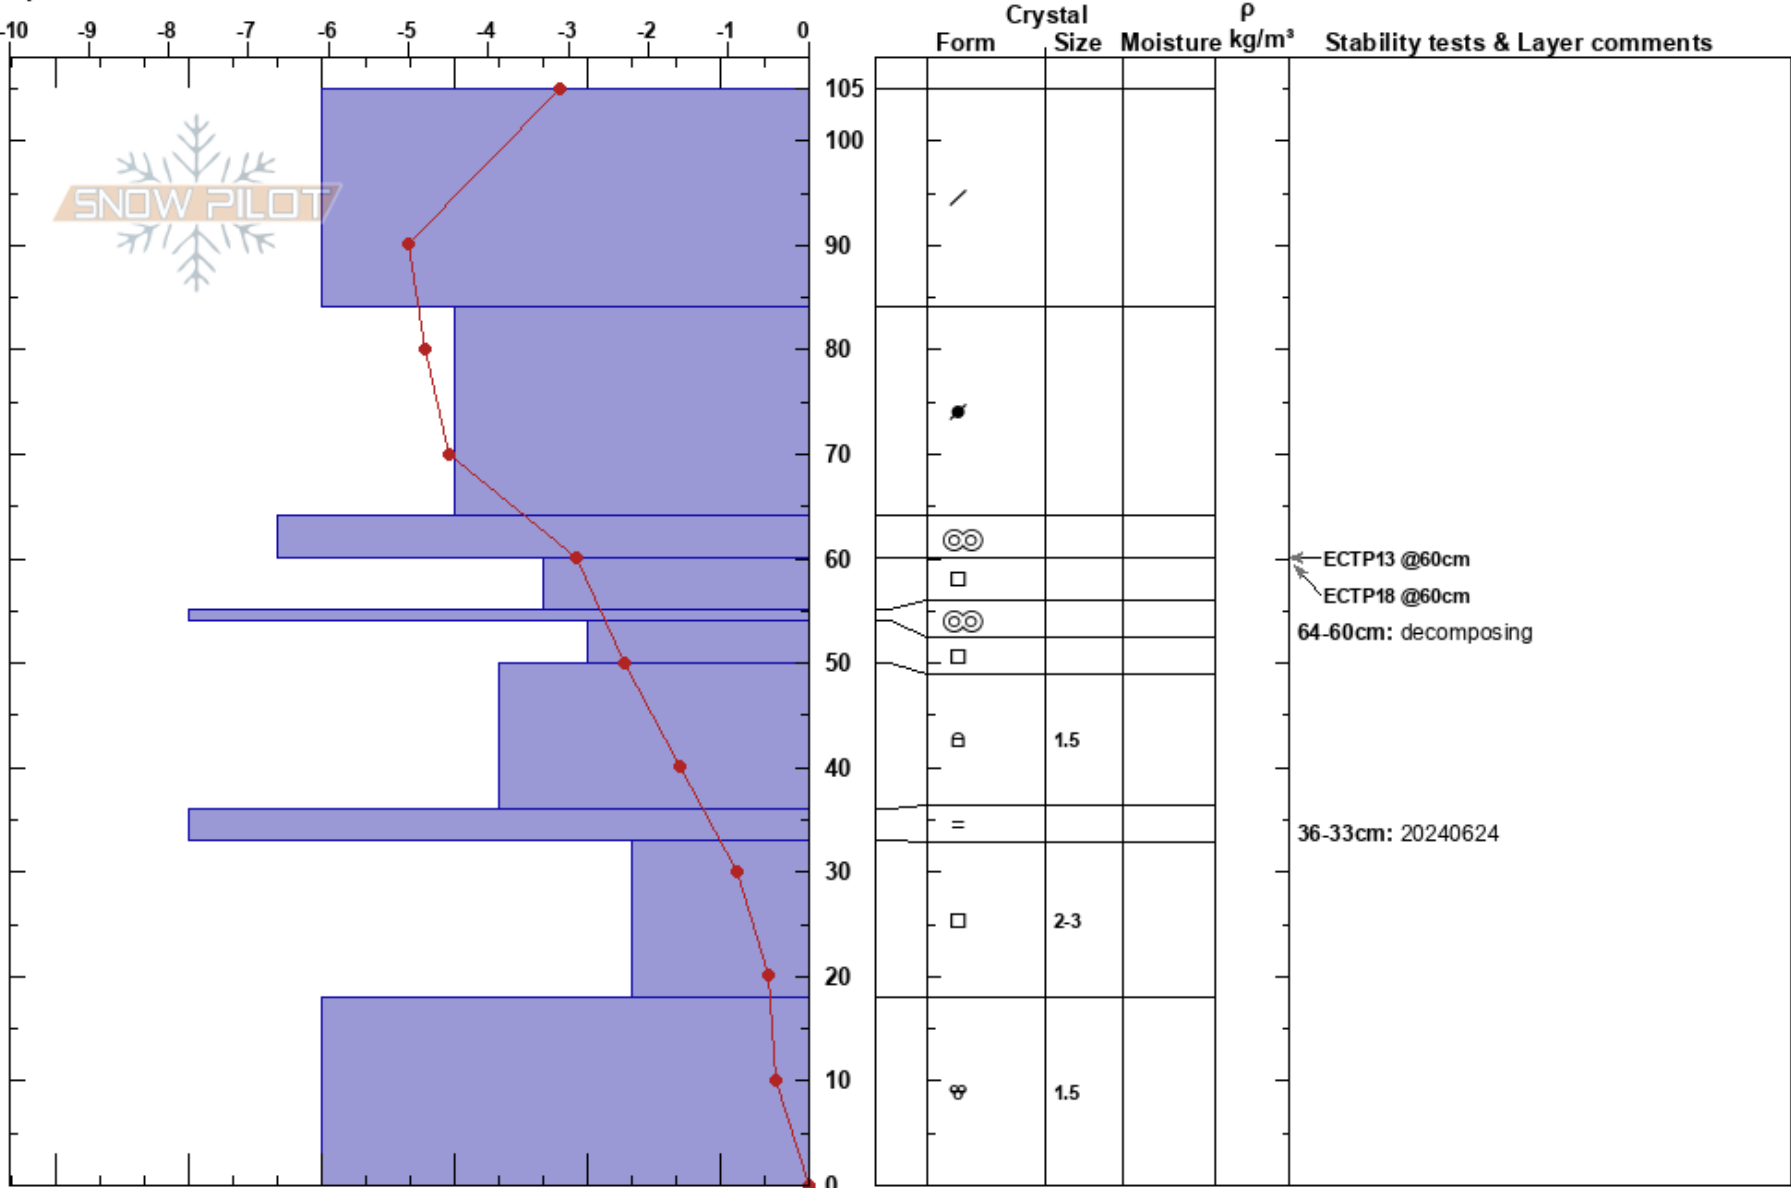

Telex Fan, Remarks  
 Remarkables Range  
 New Zealand  
 Elevation: 1882 m  
 Aspect: E

Lindsay Wiebold  
 10/08/2024 - 15:00  
 Co-ord: -45.06275S, 168.80659E  
 Slope Angle: 37°  
 Wind Loading: no

Stability:  
 Air Temperature: 1.4°C  
 Sky Cover: BKN  
 Precipitation: NO  
 Wind: NW Light Breeze

HS:105  
 64-60cm: decomposing  
 60-55cm: Problematic layer  
 36-33cm: 20240624

Specifics: Pit dug in a Ski Area; Ski tracks on slope; We skied slope

Notes: