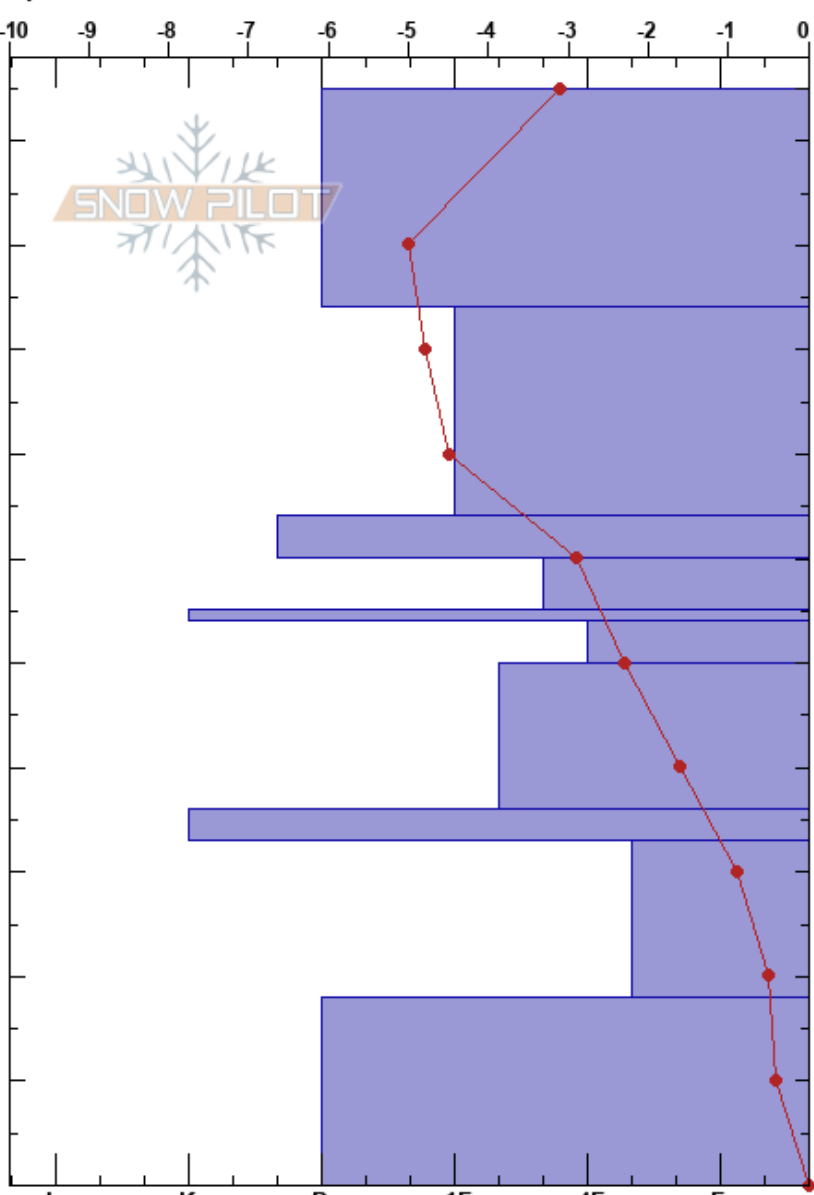

Telex Fan, Remarks
 Remarkables Range
 New Zealand
 Elevation: 1882 m
 Aspect: E

Lindsay Wiebold
 10/08/2024 - 15:00
 Co-ord: -45.06275S, 168.80659E
 Slope Angle: 37°
 Wind Loading: no

Stability:
 Air Temperature: 1.4°C
 Sky Cover: BKN
 Precipitation: NO
 Wind: NW Light Breeze

HS:105
 64-60cm: decomposing
 60-55cm: Problematic layer
 36-33cm: 20240624

Specifics: Pit dug in a Ski Area; Ski tracks on slope; We skied slope

Depth (cm)	Crystal		Moisture	ρ kg/m³	Stability tests & Layer comments
	Form	Size			
105					
100					
90	/				
80	•				
70					
60	⊙ ⊙				ECTP13 @60cm
55	□				ECTP18 @60cm
50	⊙ ⊙				64-60cm: decomposing
45	□				
40	⊖	1.5			
35	=				36-33cm: 20240624
30					
20	□	2-3			
10	⊖	1.5			
0					