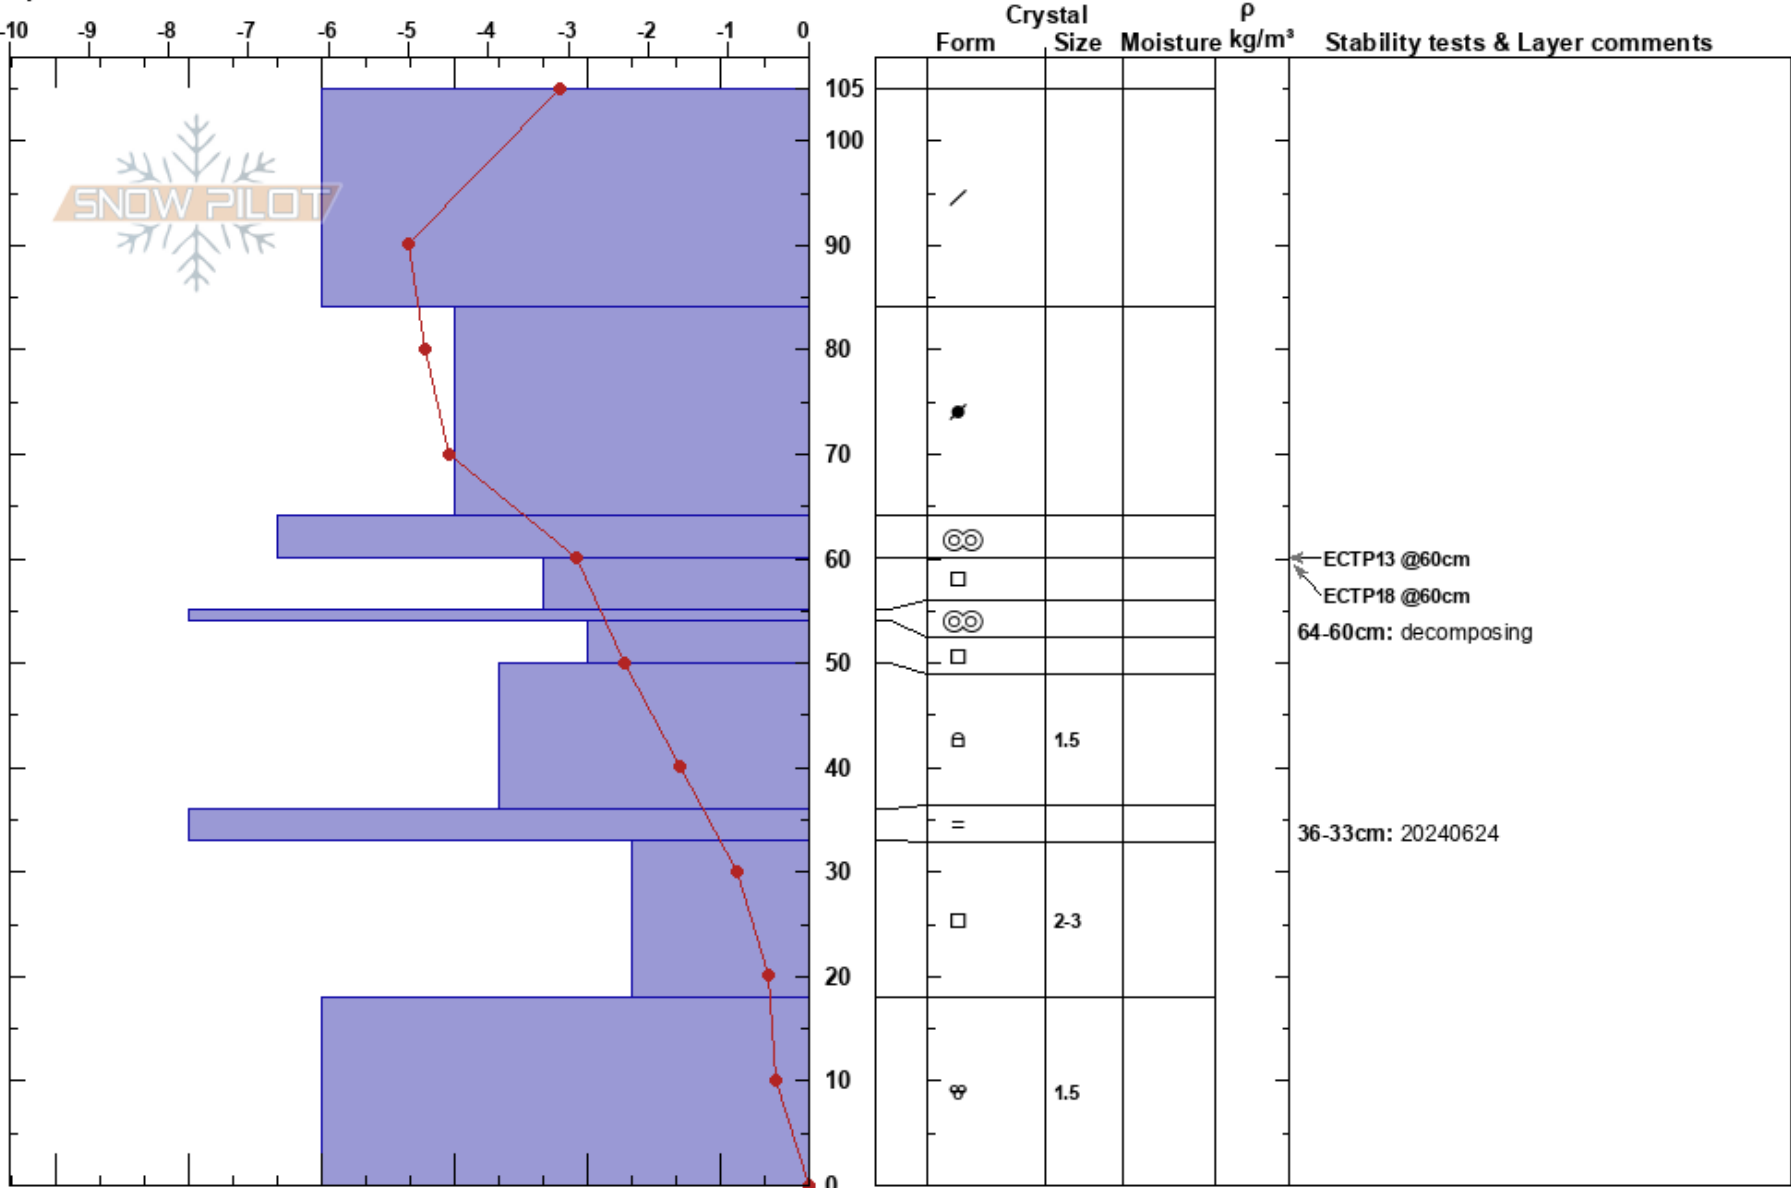

Telex Fan, Remarks
 Remarkables Range
 New Zealand
 Elevation: 1882 m
 Aspect: E

Lindsay Wiebold
 10/08/2024 - 15:00
 Co-ord: -45.06275S, 168.80659E
 Slope Angle: 37°
 Wind Loading: no

Stability:
 Air Temperature: 1.4°C
 Sky Cover: BKN
 Precipitation: NO
 Wind: NW Light Breeze

HS:105
 64-60cm: decomposing
 60-55cm: Problematic layer
 36-33cm: 20240624

Specifics: Pit dug in a Ski Area; Ski tracks on slope; We skied slope

Notes: