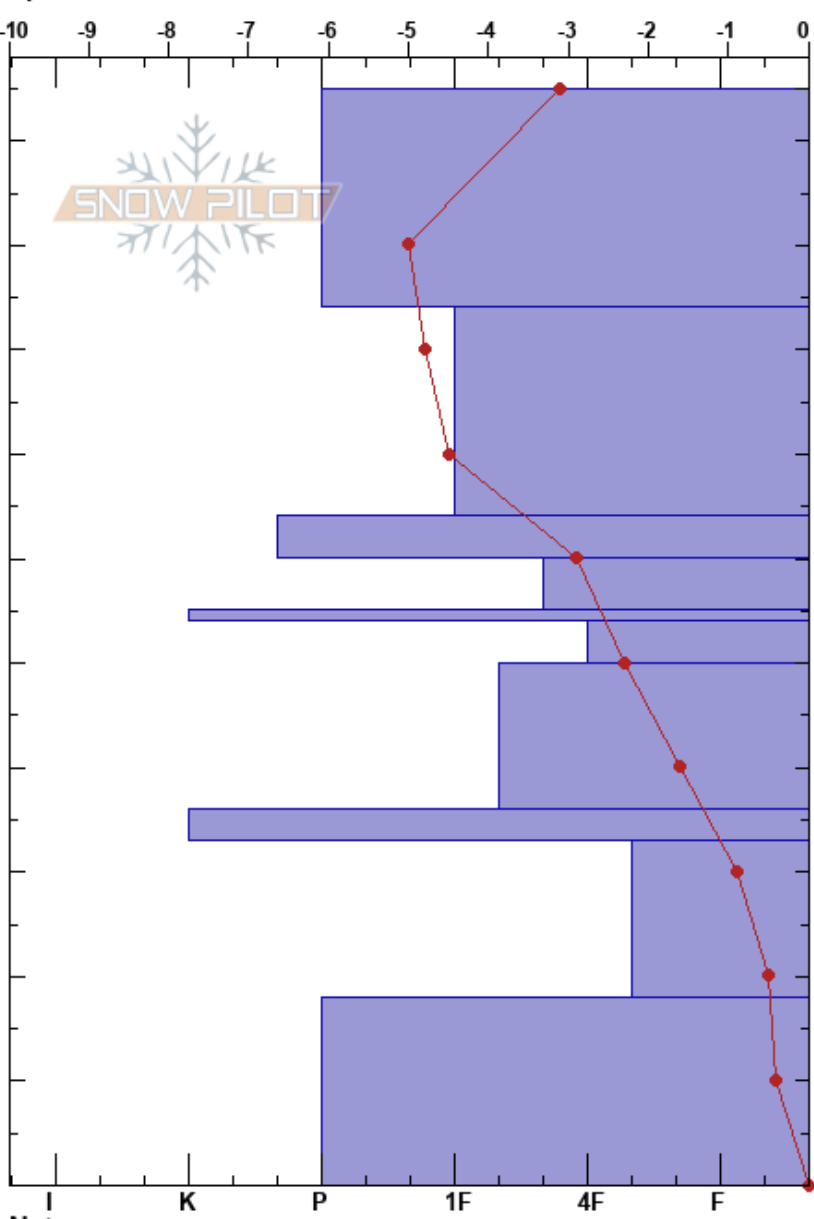

Telex Fan, Remarks
 Remarkables Range
 New Zealand
 Elevation: 1882 m
 Aspect: E

Lindsay Wiebold
 10/08/2024 - 15:00
 Co-ord: -45.06275S, 168.80659E
 Slope Angle: 37°
 Wind Loading: no

Stability:
 Air Temperature: 1.4°C
 Sky Cover: BKN
 Precipitation: NO
 Wind: NW Light Breeze

HS:105
 64-60cm: decomposing
 60-55cm: Problematic layer
 36-33cm: 20240624

Specifics: Pit dug in a Ski Area; Ski tracks on slope; We skied slope

Depth (cm)	Crystal		Moisture	ρ kg/m ³	Stability tests & Layer comments
	Form	Size			
105					
100					
90	/				
80	*				
70					
60	⊙ ⊙				ECTP13 @60cm
55	□				ECTP18 @60cm
50	⊙ ⊙				64-60cm: decomposing
45	□				
40	⊖	1.5			
35	=				36-33cm: 20240624
30	□	2-3			
20					
10	⊖	1.5			
0					