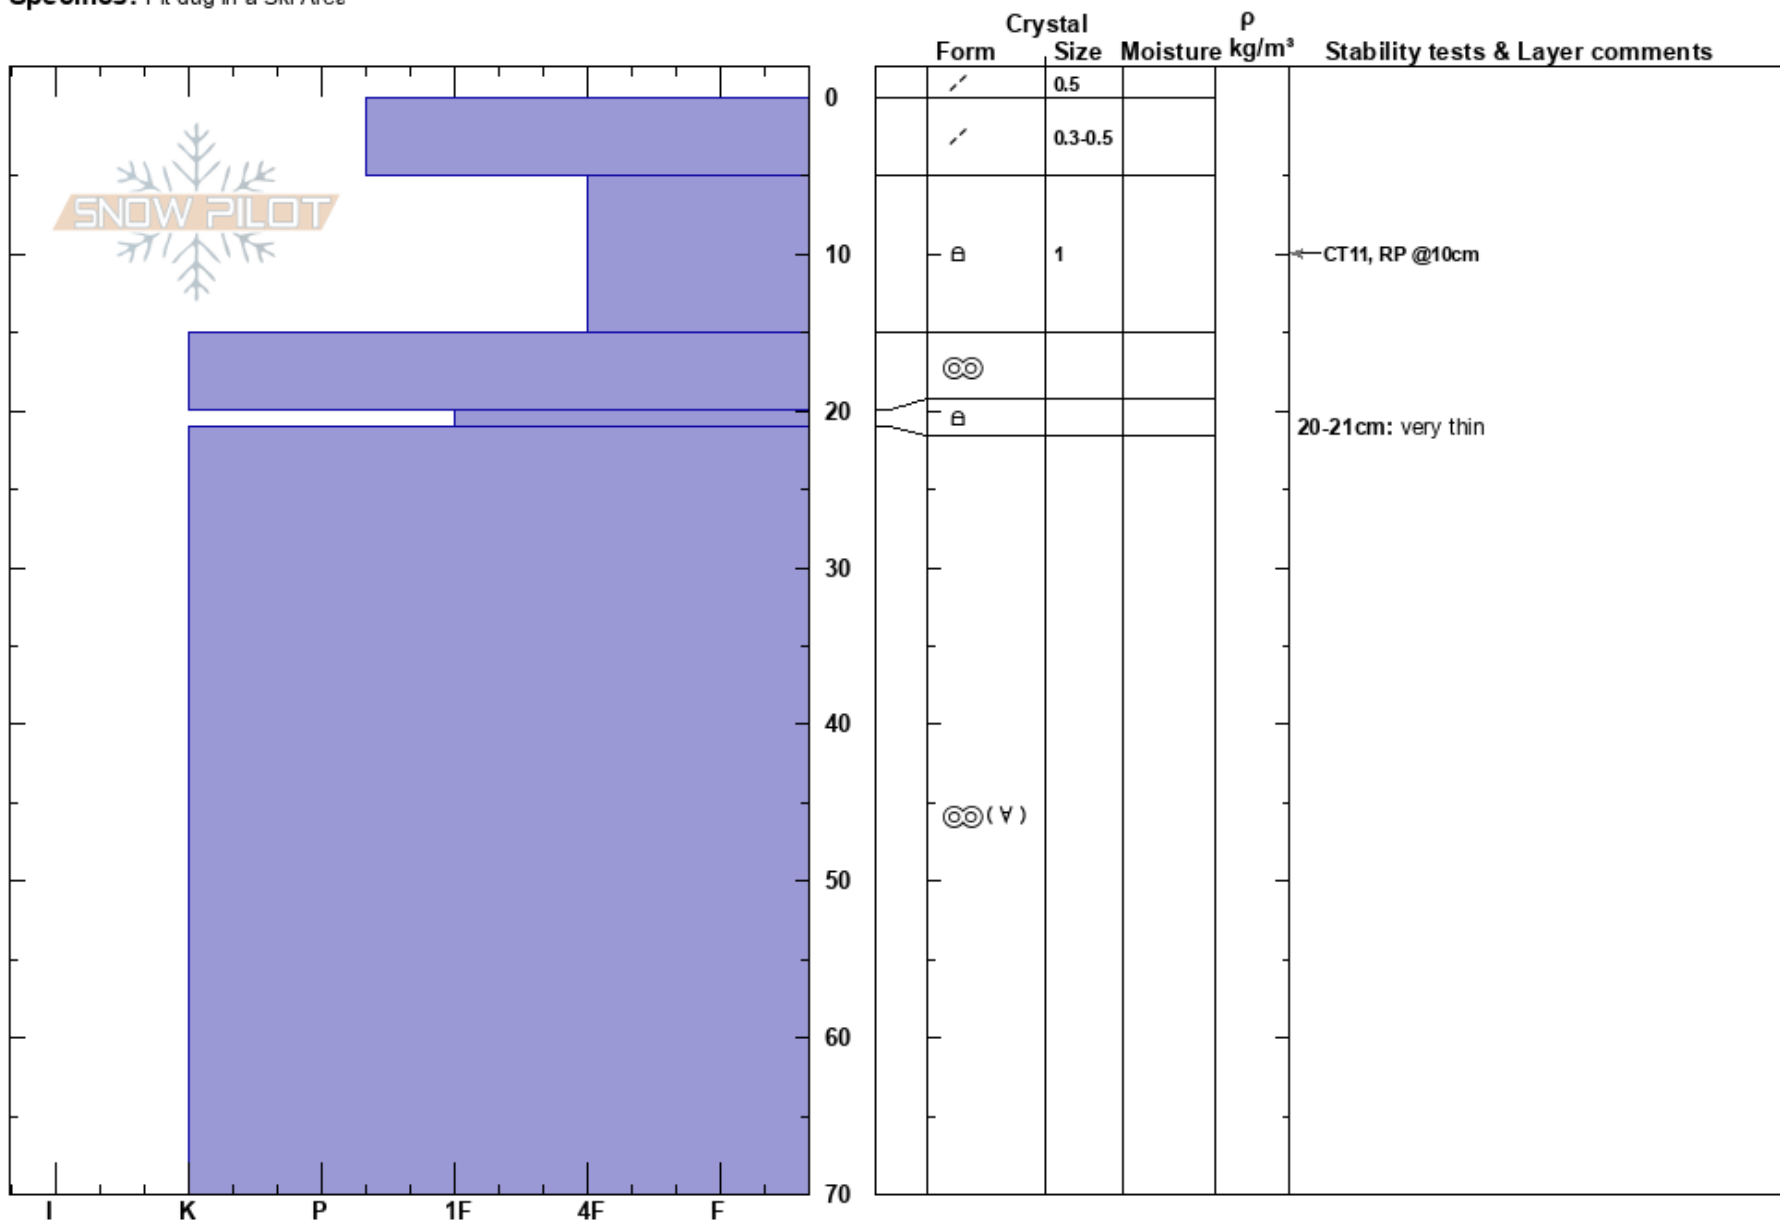

Past the post
 Mt Ruapehu
 New Zealand
Elevation: 2233 m
Aspect: SW
Specifics: Pit dug in a Ski Area

Fumi Sutoh
 10/08/2024 - 13:30
Co-ord: -39.25378N, 175.57105W
Slope Angle:
Wind Loading: previous

Stability:
Air Temperature: 3°C
Sky Cover: CLR
Precipitation: NO
Wind: SE Moderate

PF: 10
PS: 3
Layer Notes:
 5-15cm: Problematic layer
 20-21cm: very thin

Notes: