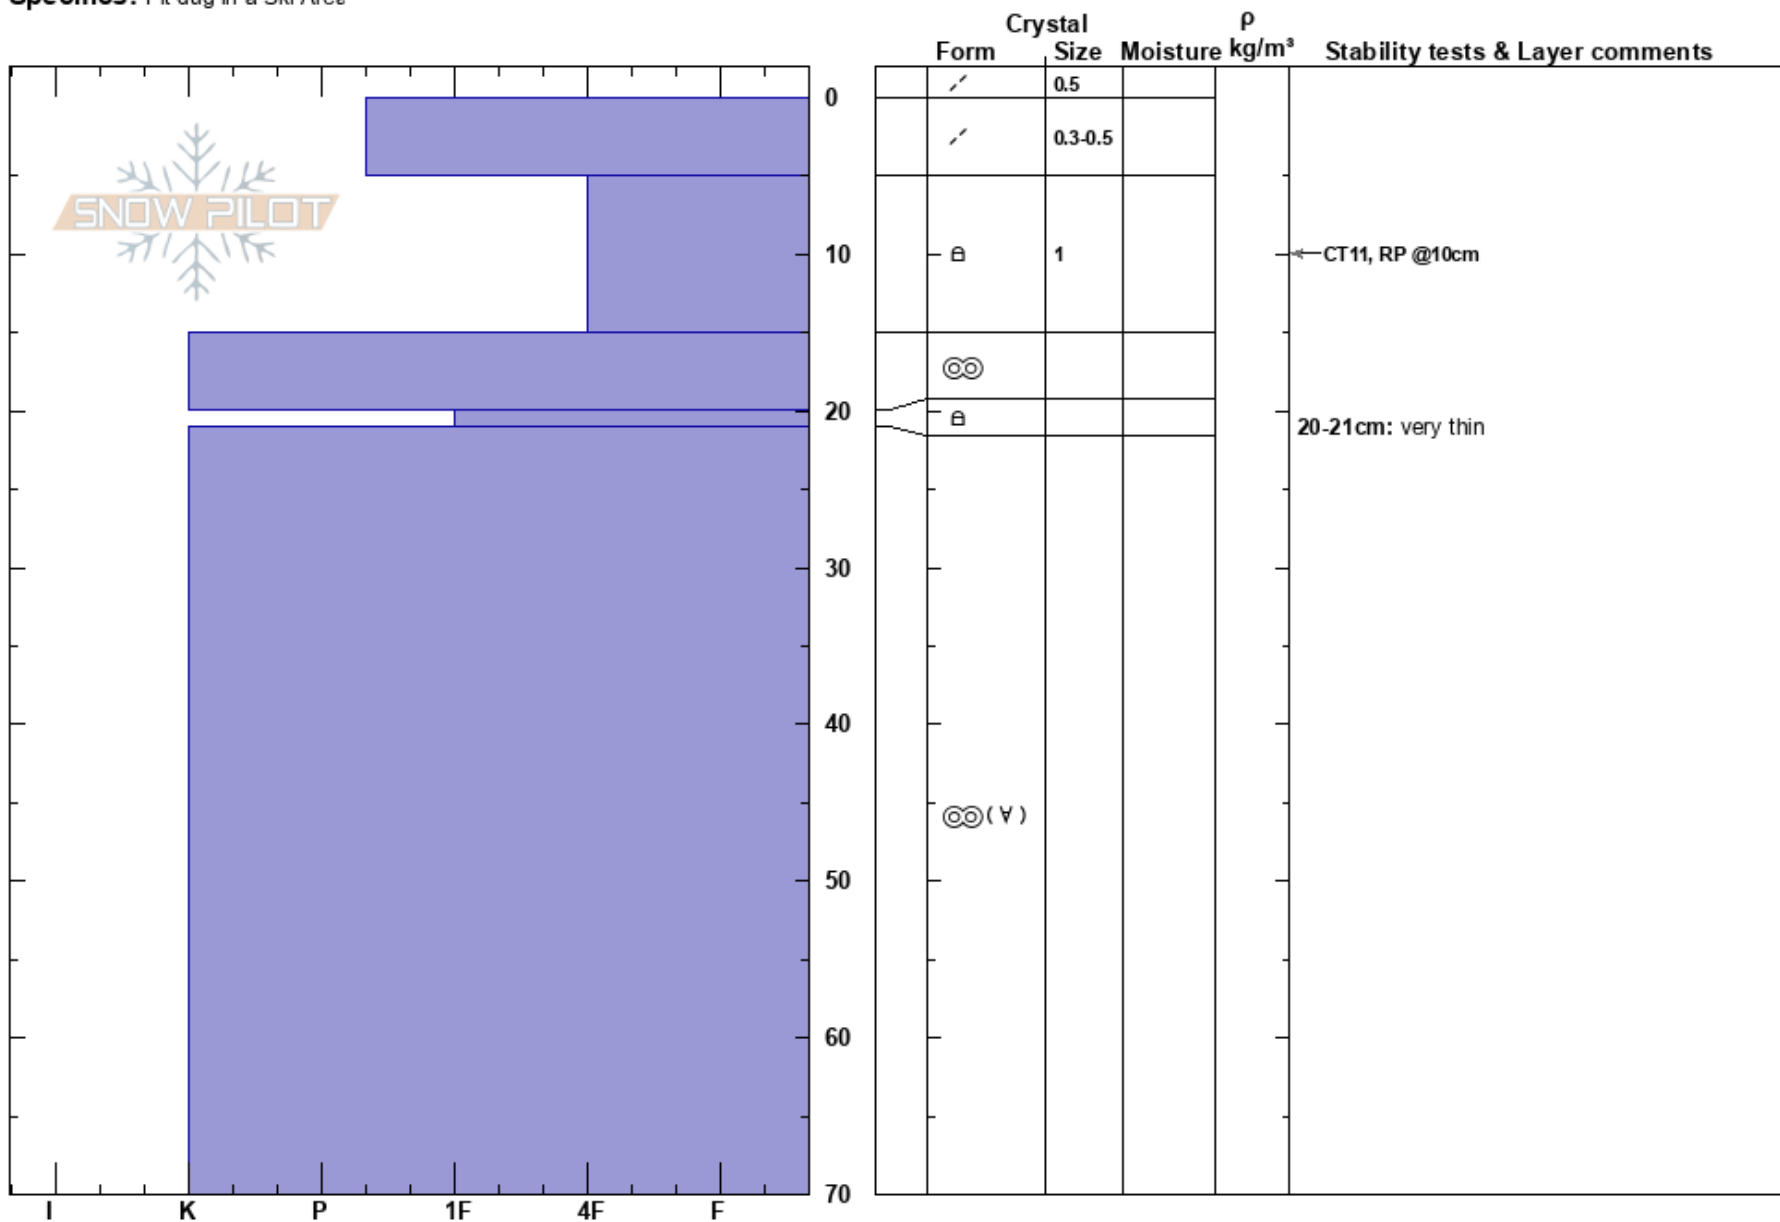

Past the post  
 Mt Ruapehu  
 New Zealand  
**Elevation:** 2233 m  
**Aspect:** SW  
**Specifics:** Pit dug in a Ski Area

Fumi Sutoh  
 10/08/2024 - 13:30  
**Co-ord:** -39.25378N, 175.57105W  
**Slope Angle:**  
**Wind Loading:** previous

**Stability:**  
**Air Temperature:** 3°C  
**Sky Cover:** CLR  
**Precipitation:** NO  
**Wind:** SE Moderate

**PF:** 10  
**PS:** 3  
**Layer Notes:**  
 5-15cm: Problematic layer  
 20-21cm: very thin