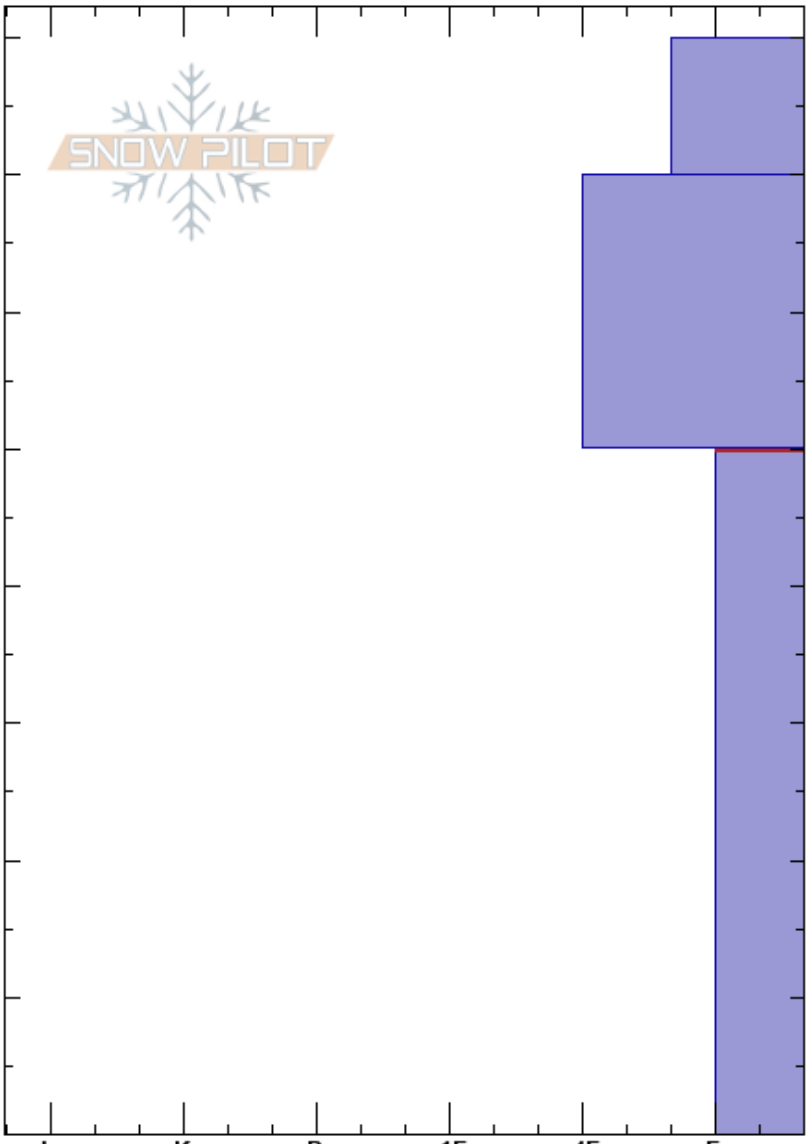

Co-ord: 39.14577N, -106.81793W

Slope Angle: 9°

Wind Loading:

Stability:

Air Temperature:

Sky Cover: BKN

Precipitation: NO

Wind: SW Moderate

HS:80

Layer Notes:

50-0cm: Problematic layer

Crystal Form	Size	Moisture	ρ kg/m ³	Stability tests & Layer comments
/				
.				
				CTV @50cm ECTP12 @50cm
□				

Notes: