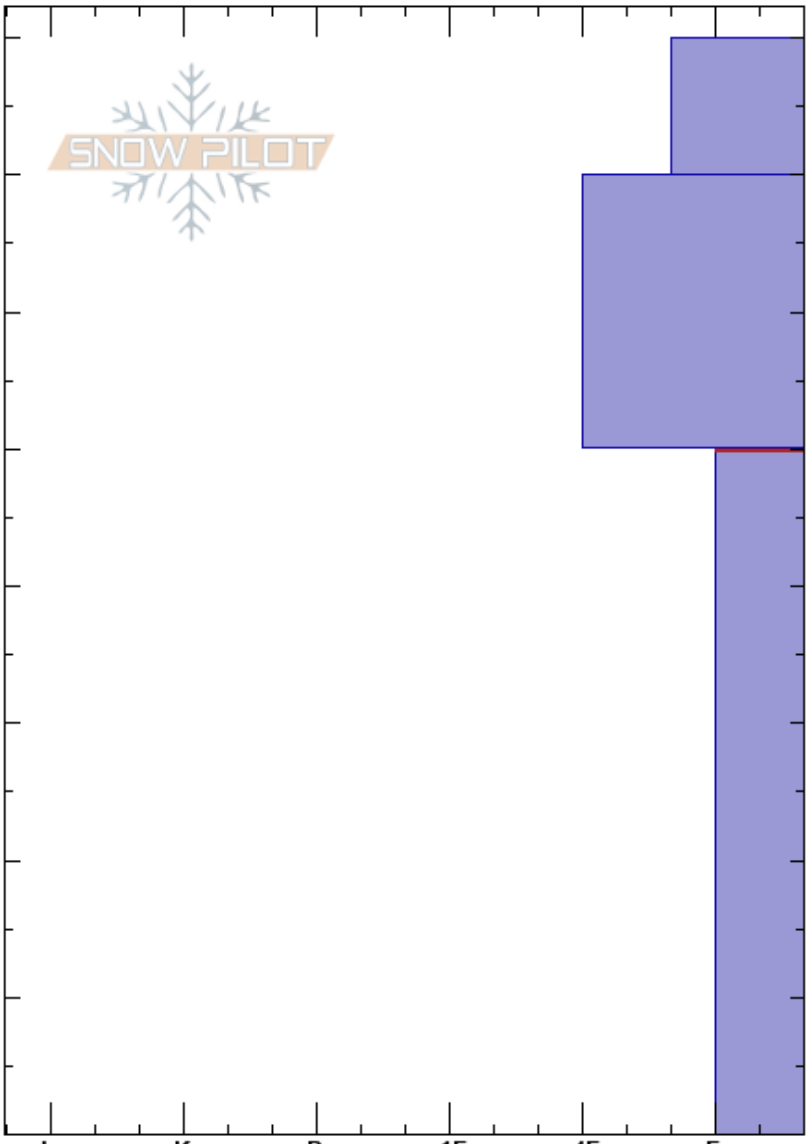

Co-ord: 39.14577N, -106.81793W

Slope Angle: 9°

Wind Loading:

Stability:

Air Temperature:

Sky Cover: BKN

Precipitation: NO

Wind: SW Moderate

HS:80

Layer Notes:

50-0cm: Problematic layer

Crystal Form	Size	Moisture	$\rho$ kg/m <sup>3</sup>	Stability tests & Layer comments
/				
.				
□				

CTV @50cm  
ECTP12 @50cm

Notes: