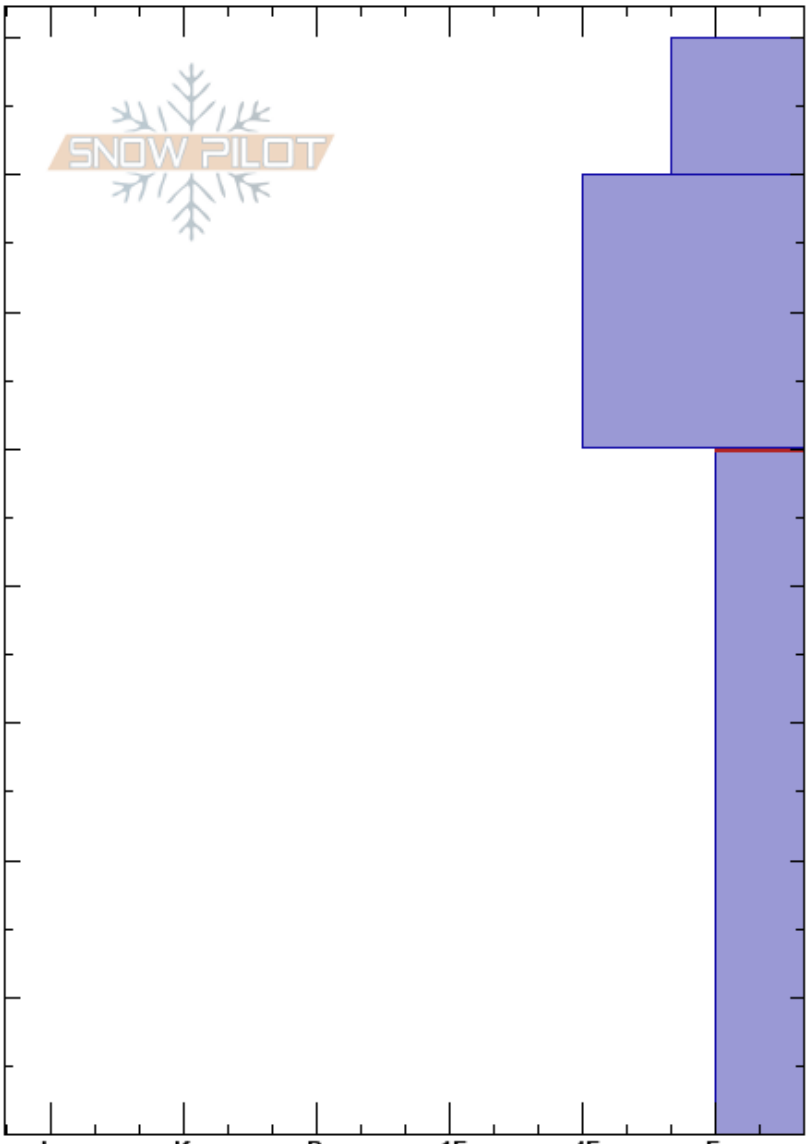

Co-ord: 39.14577N, -106.81793W

Slope Angle: 9°

Wind Loading:

Stability:

Air Temperature:

Sky Cover: BKN

Precipitation: NO

Wind: SW Moderate

HS:80

Layer Notes:

50-0cm: Problematic layer

Crystal Form	Size	Moisture	ρ kg/m ³	Stability tests & Layer comments
/				
.				
□				

CTV @50cm
ECTP12 @50cm

Notes: