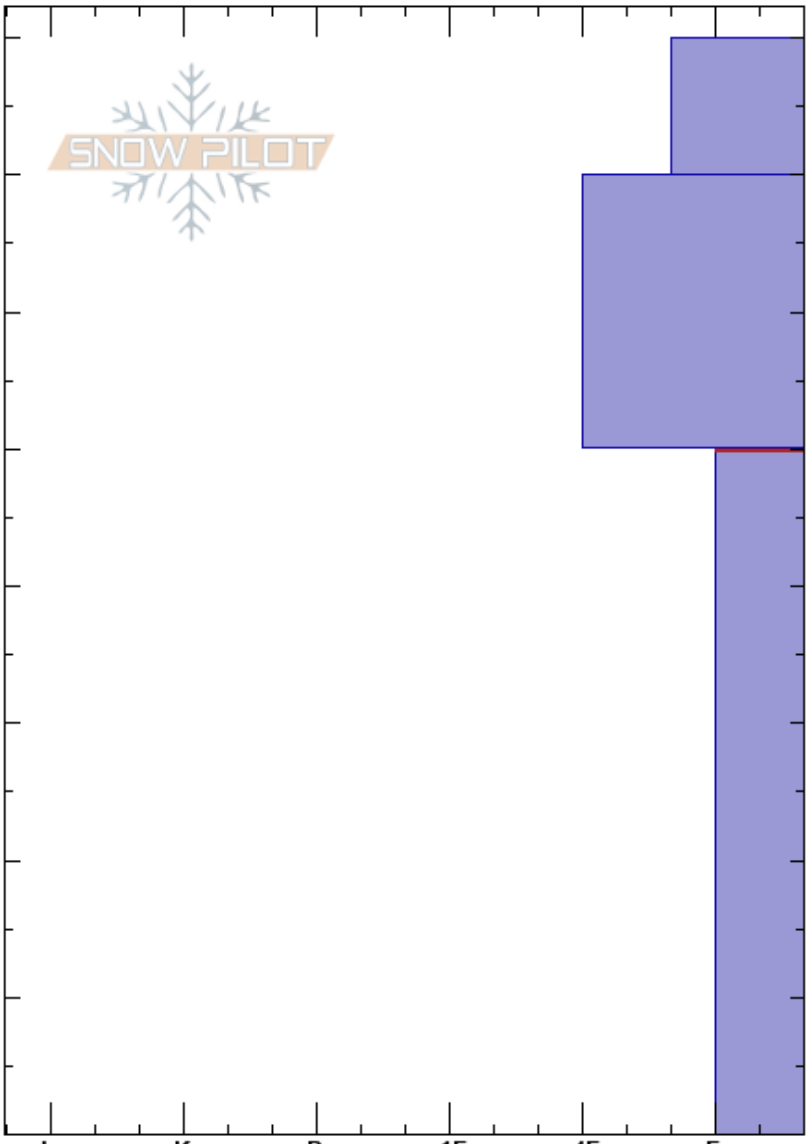

Co-ord: 39.14577N, -106.81793W

Slope Angle: 9°

Wind Loading:

Stability:

Air Temperature:

Sky Cover: BKN

Precipitation: NO

Wind: SW Moderate

HS:80

Layer Notes:

50-0cm: Problematic layer

Crystal Form	Crystal Size	Moisture	ρ kg/m ³	Stability tests & Layer comments
/				
.				
□				

CTV @50cm
ECTP12 @50cm

Notes: