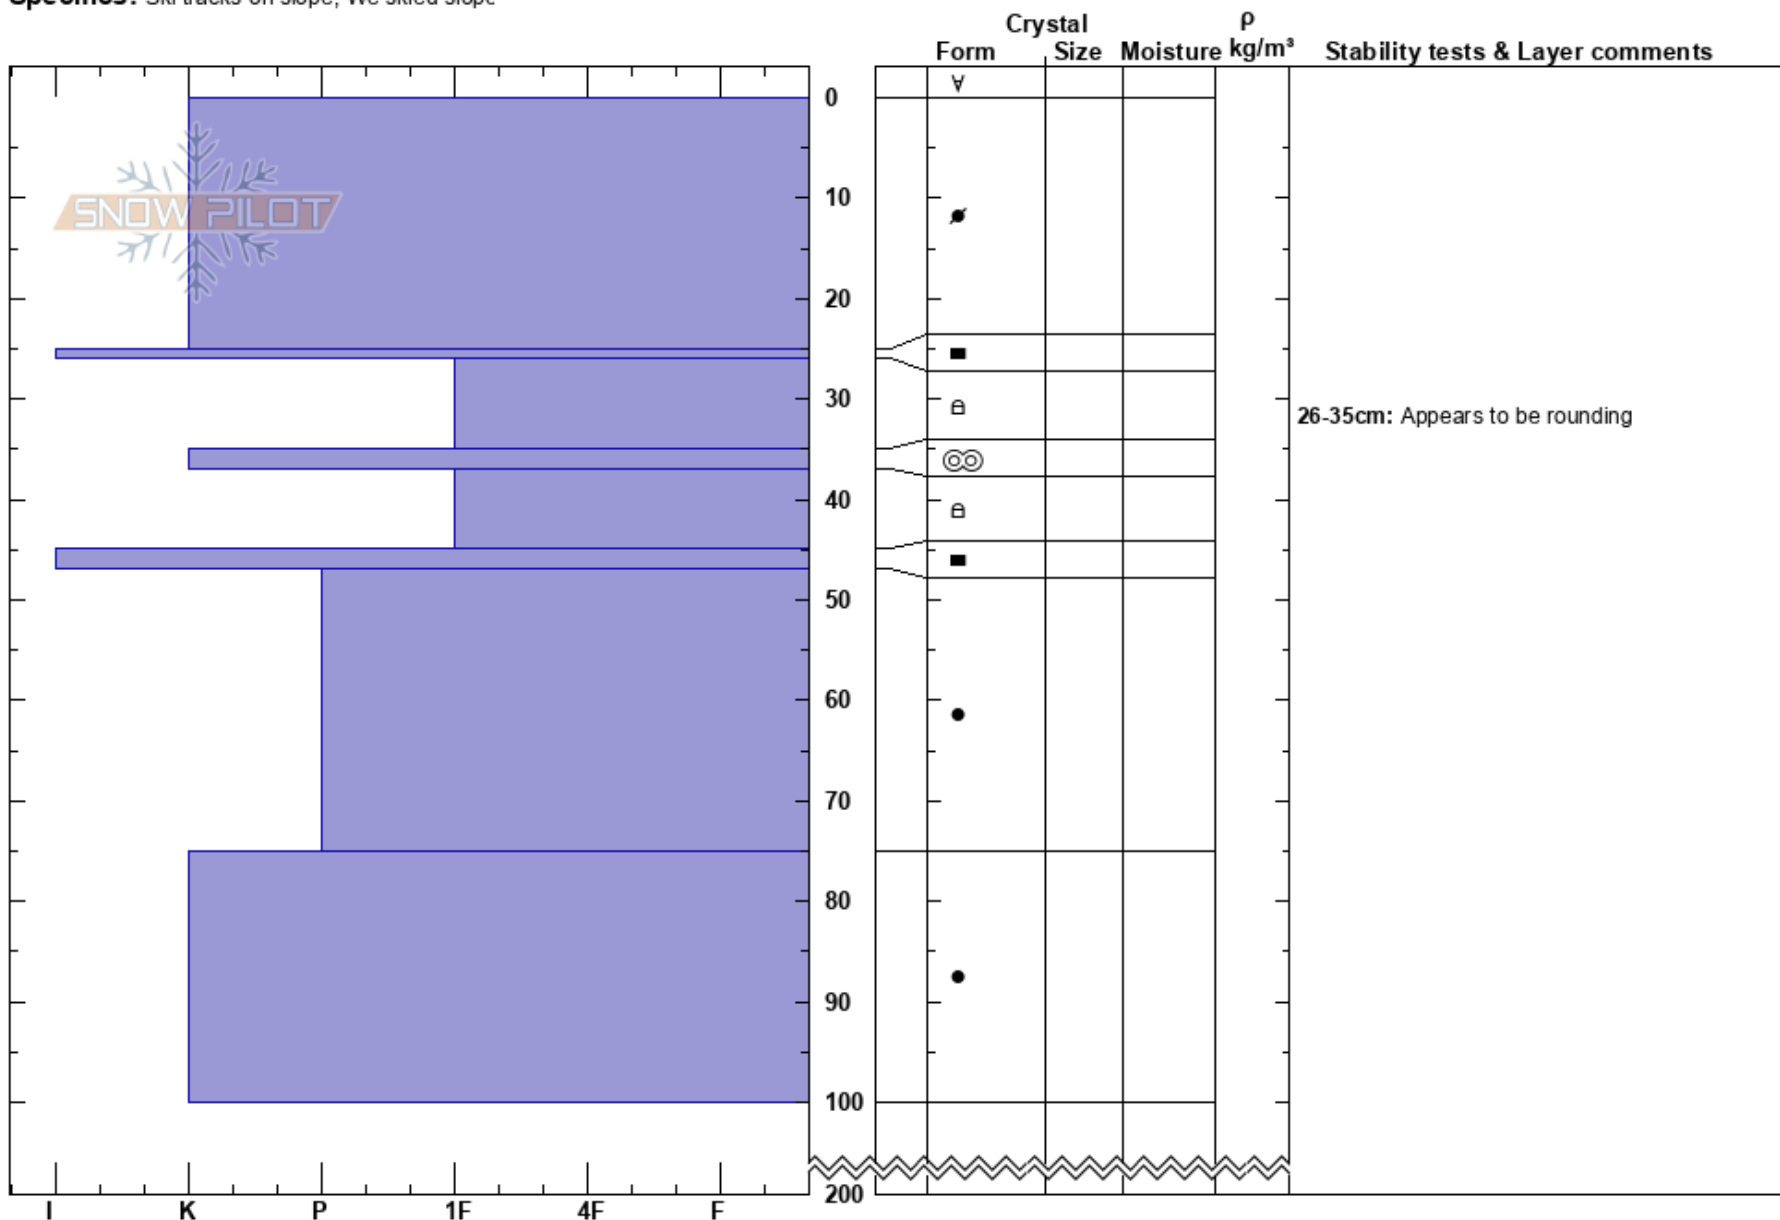

Upper Gliding Gladis  
 Turoa  
 New Zealand  
**Elevation:** 2700 m  
**Aspect:** S  
**Specifics:** Ski tracks on slope; We skied slope

Andy Corkill  
 06/08/2024 - 09:00  
**Co-ord:** -39.28851S, 175.55925W  
**Slope Angle:** 30°  
**Wind Loading:** no

**Stability:**  
**Air Temperature:**  
**Sky Cover:** FEW  
**Precipitation:** NO  
**Wind:** NE Light Breeze

**HS:**200  
**PF:**0  
**PS:**0  
 26-35cm: Appears to be rounding  
 26-35cm: Problematic layer

**Notes:** Pit not dug to ground, Tracking FC layers, No tests were conducted.