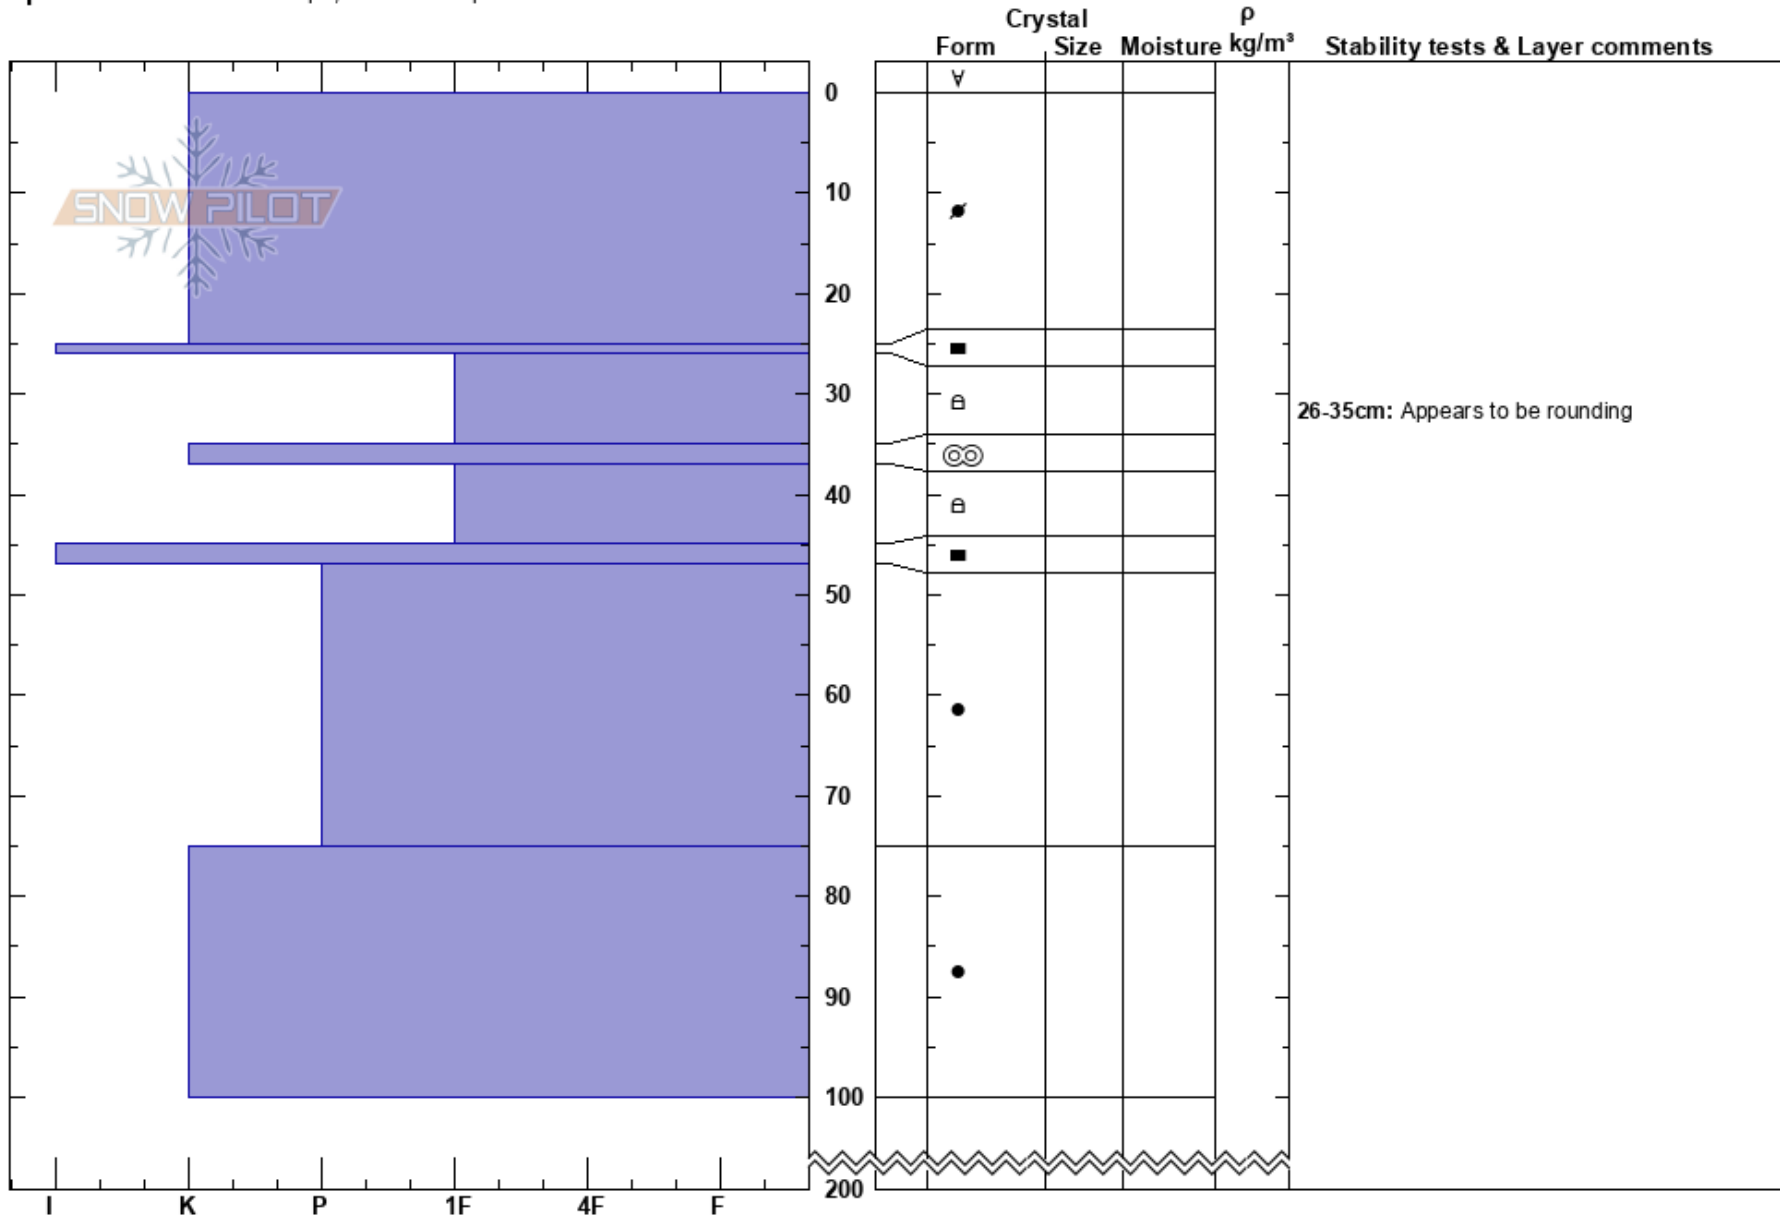

Upper Gliding Gladis  
 Turoa  
 New Zealand  
**Elevation:** 2700 m  
**Aspect:** S  
**Specifics:** Ski tracks on slope; We skied slope

Andy Corkill  
 06/08/2024 - 09:00  
**Co-ord:** -39.28851S, 175.55925W  
**Slope Angle:** 30°  
**Wind Loading:** no

**Stability:**  
**Air Temperature:**  
**Sky Cover:** FEW  
**Precipitation:** NO  
**Wind:** NE Light Breeze

**HS:**200  
**PF:**0  
**PS:**0  
 26-35cm: Appears to be rounding  
 26-35cm: Problematic layer

**Notes:** Pit not dug to ground, Tracking FC layers, No tests were conducted.