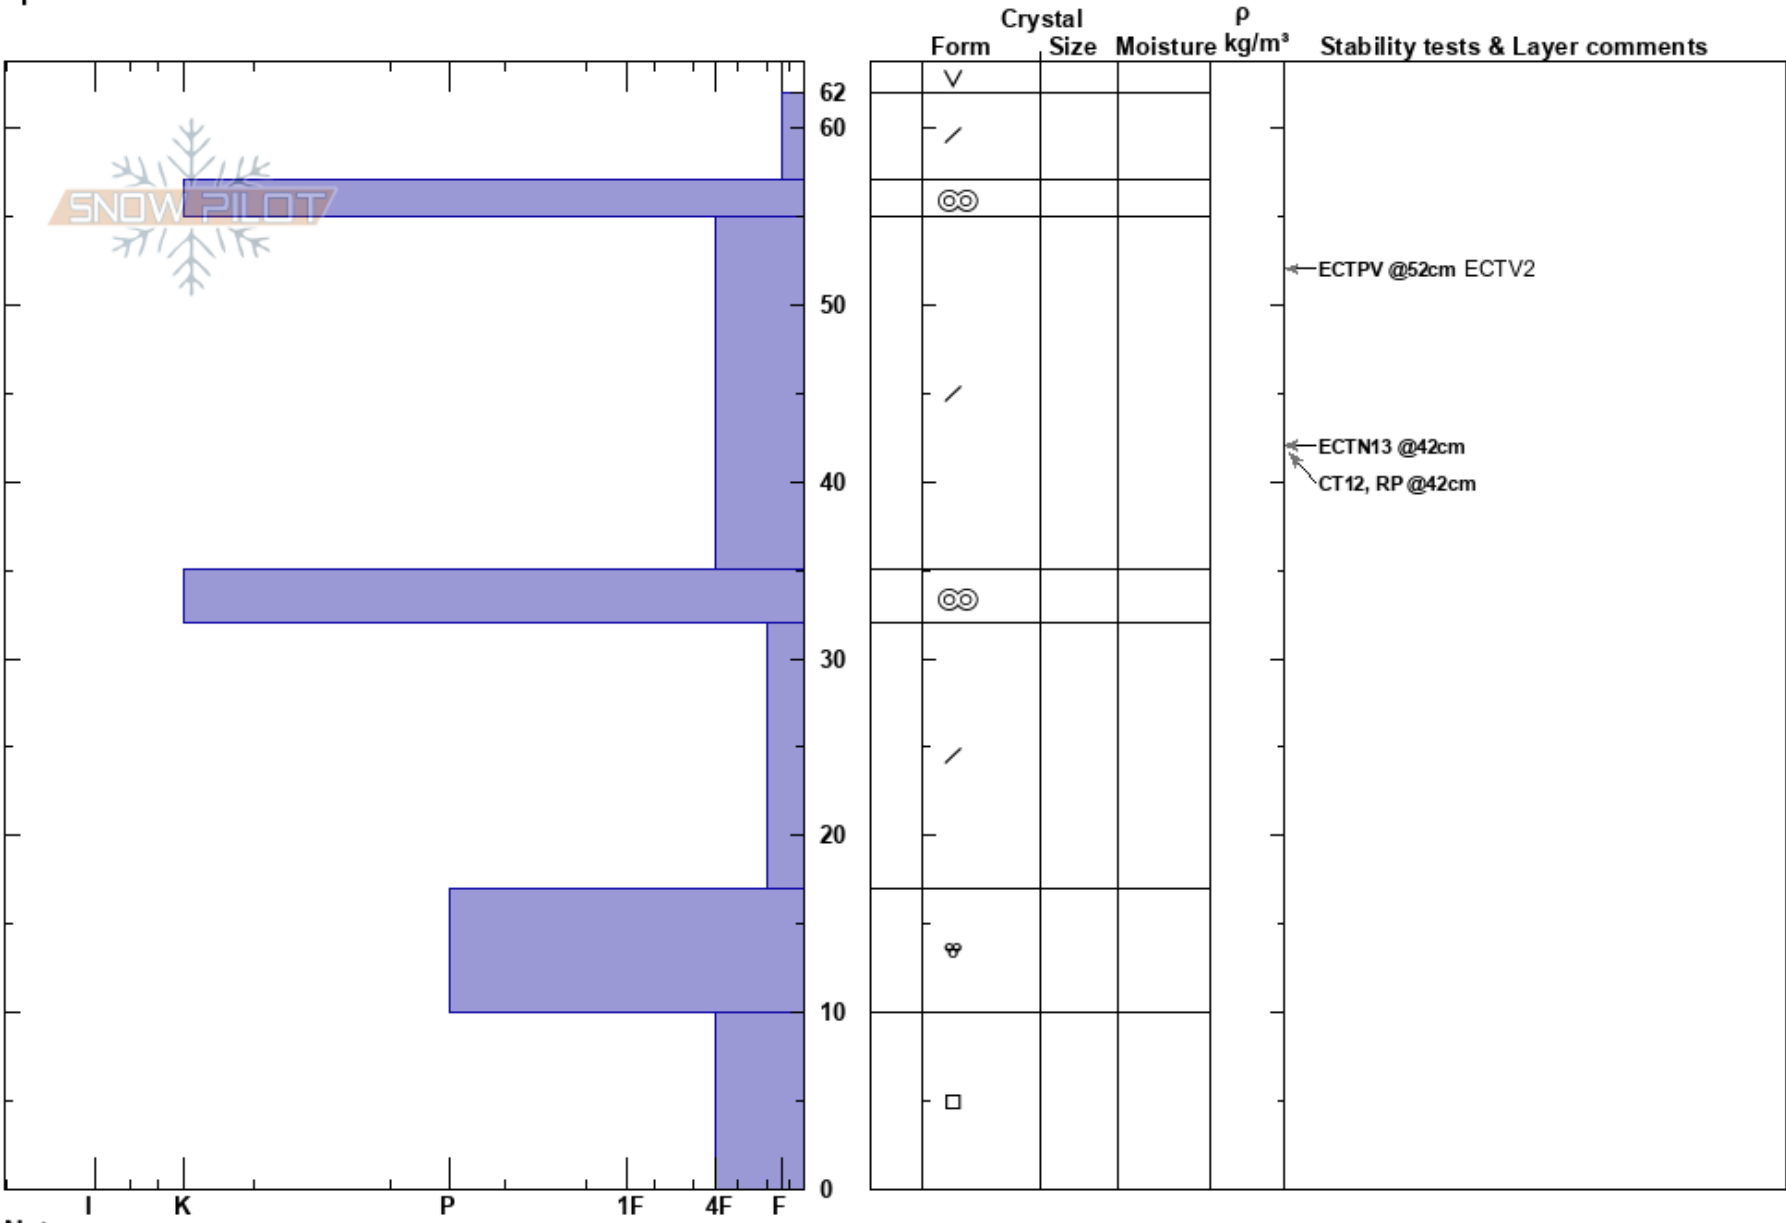

West 2116-Temple Range Janina Kuzma
 ohau range 05/08/2024 - 11:37
 New Zealand
Elevation: 1820 m
Aspect: NW
Specifics:

Co-ord:
Slope Angle: 18°
Wind Loading:

Stability:
Air Temperature:
Sky Cover: SCT
Precipitation:
Wind: W Light Breeze

HS:62

Layer Notes:

Notes: