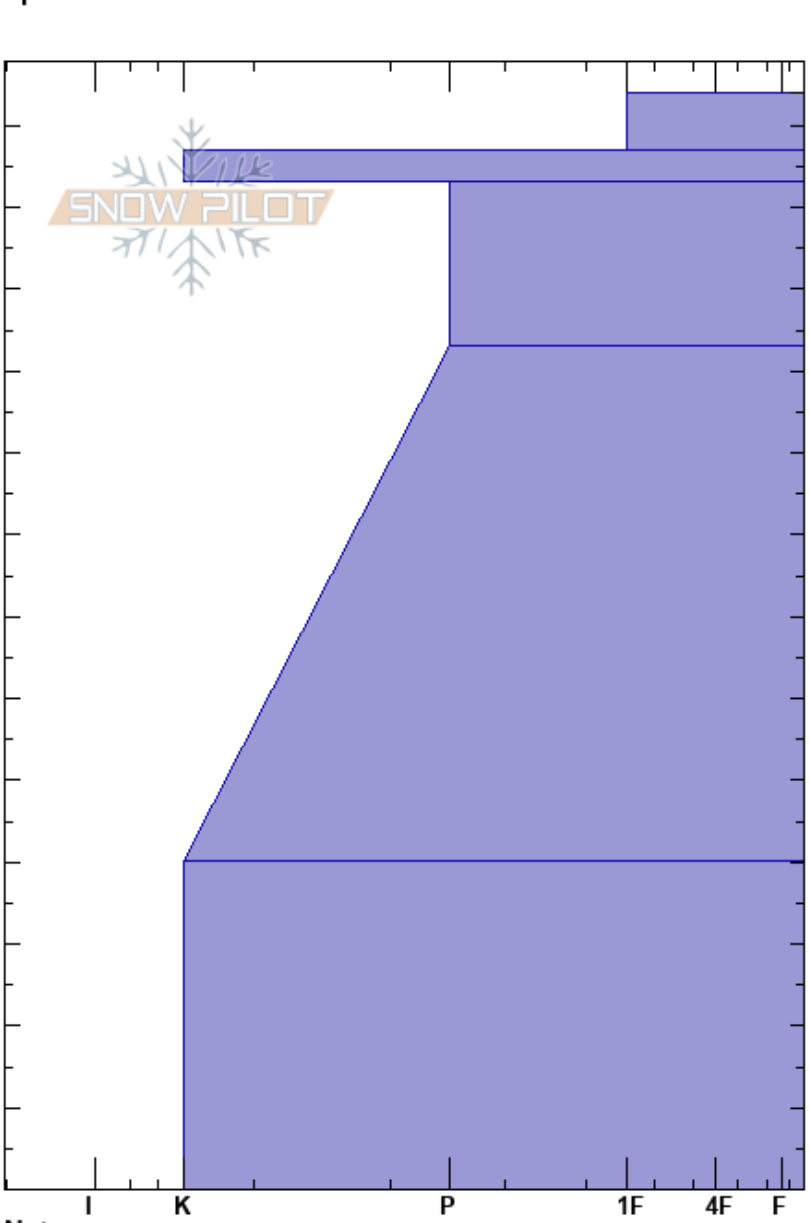

Ollada Sur
 Baguales
 Argentina
 Elevation: 1840 m
 Aspect: 180°
 Specifics:

Colin Mitchell
 04/08/2024 - 15:00
 Co-ord: -41.51387N, -71.31904W
 Slope Angle: 21°
 Wind Loading: no

Stability:
 Air Temperature: -2°C
 Sky Cover: OVC
 Precipitation: NO
 Wind: SW Light Breeze

HS:134
 PF:40
 PS:10
 Layer Notes:

Height (m)	Crystal		Moisture	ρ kg/m ³	Stability tests & Layer comments
	Form	Size			
134					
130	•	0.3	D		
120	⊙⊙	1-2	D		
110	•	0.3	D		
100					
70	•	0.5	D		
40	○	1	D		