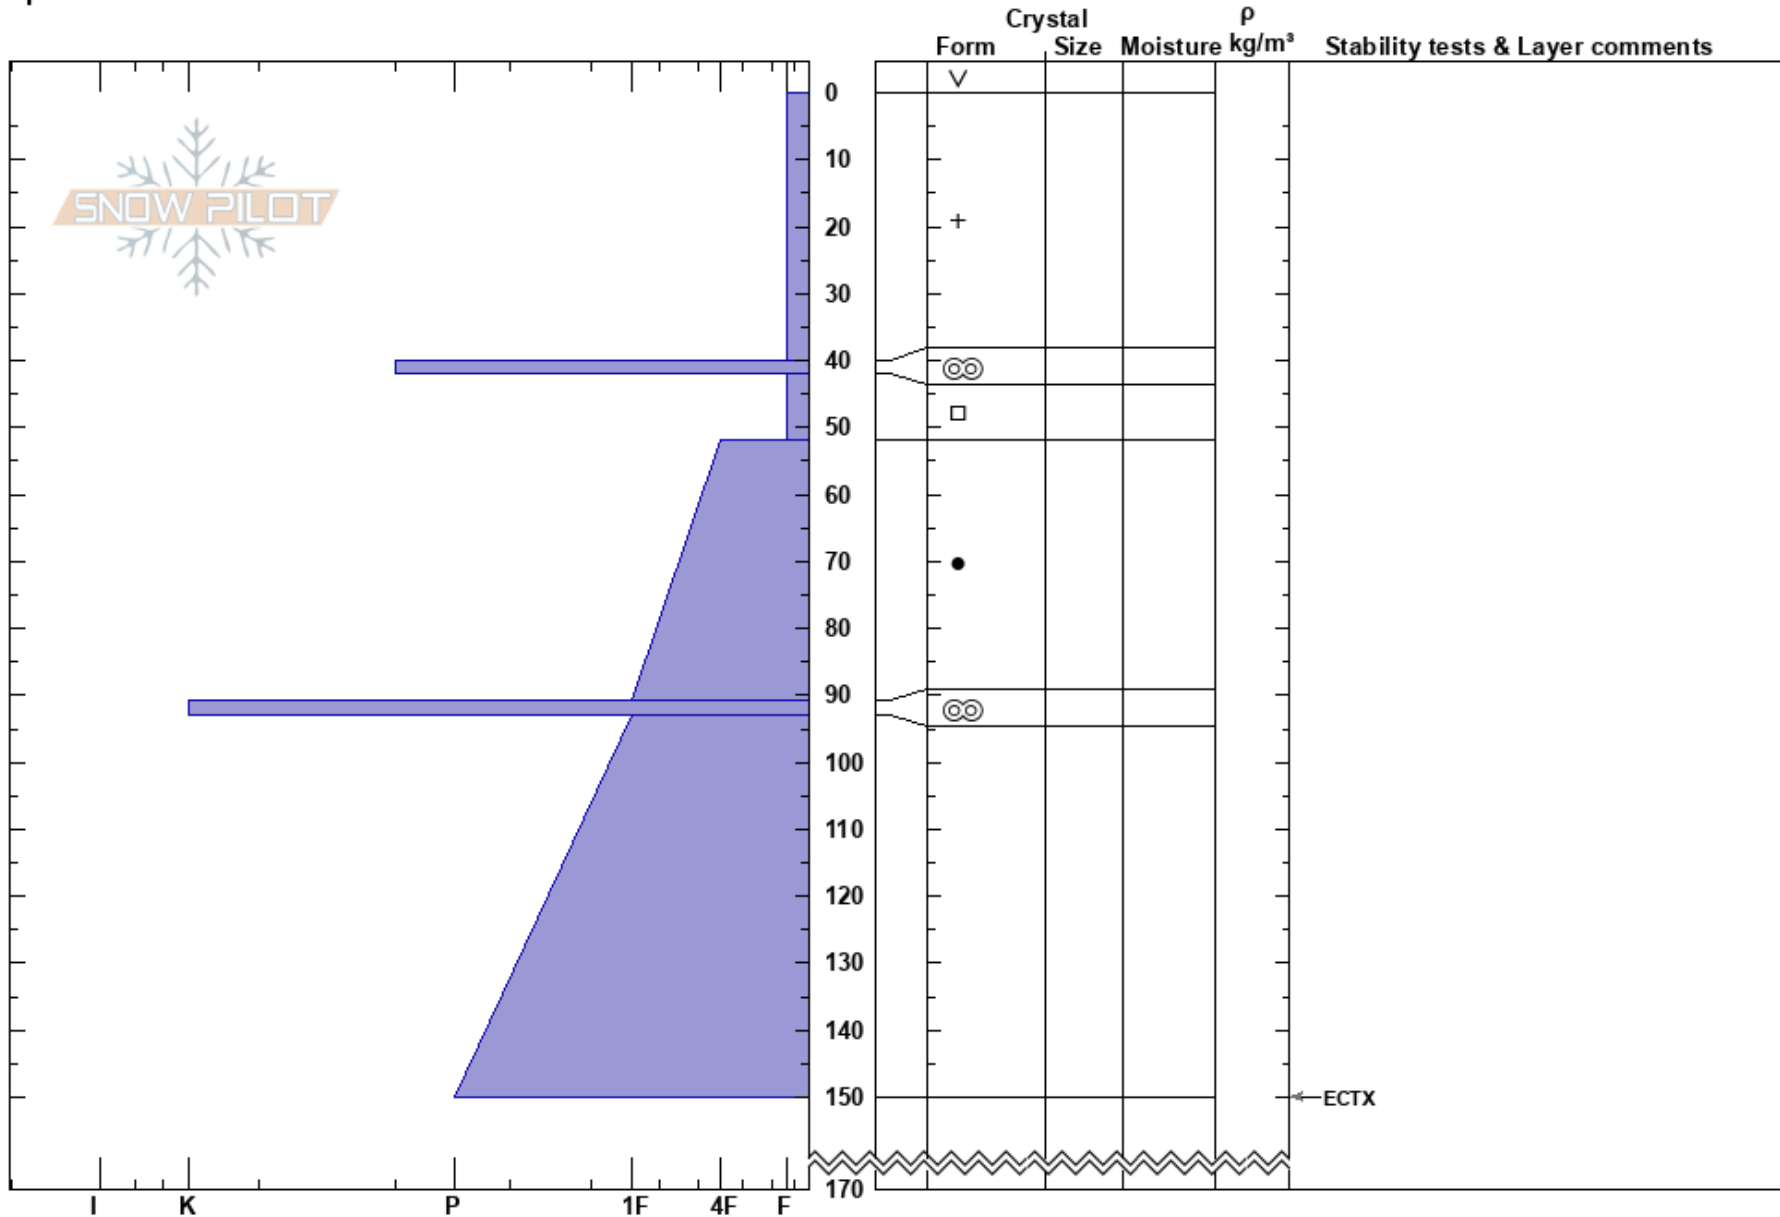

Mt Lloyd
 Ben Ohau Range
 New Zealand
 Elevation: 1950 m
 Aspect: S
 Specifics:

Hugh Barnard
 04/08/2024 - 11:00
 Co-ord: -43.81089N, 170.06709W
 Slope Angle: 35°
 Wind Loading:

Stability:
 Air Temperature: -5°C
 Sky Cover: CLR
 Precipitation: NO
 Wind:
 HS:170
 PF:60 42-52cm:Problematic layer
 PS:30