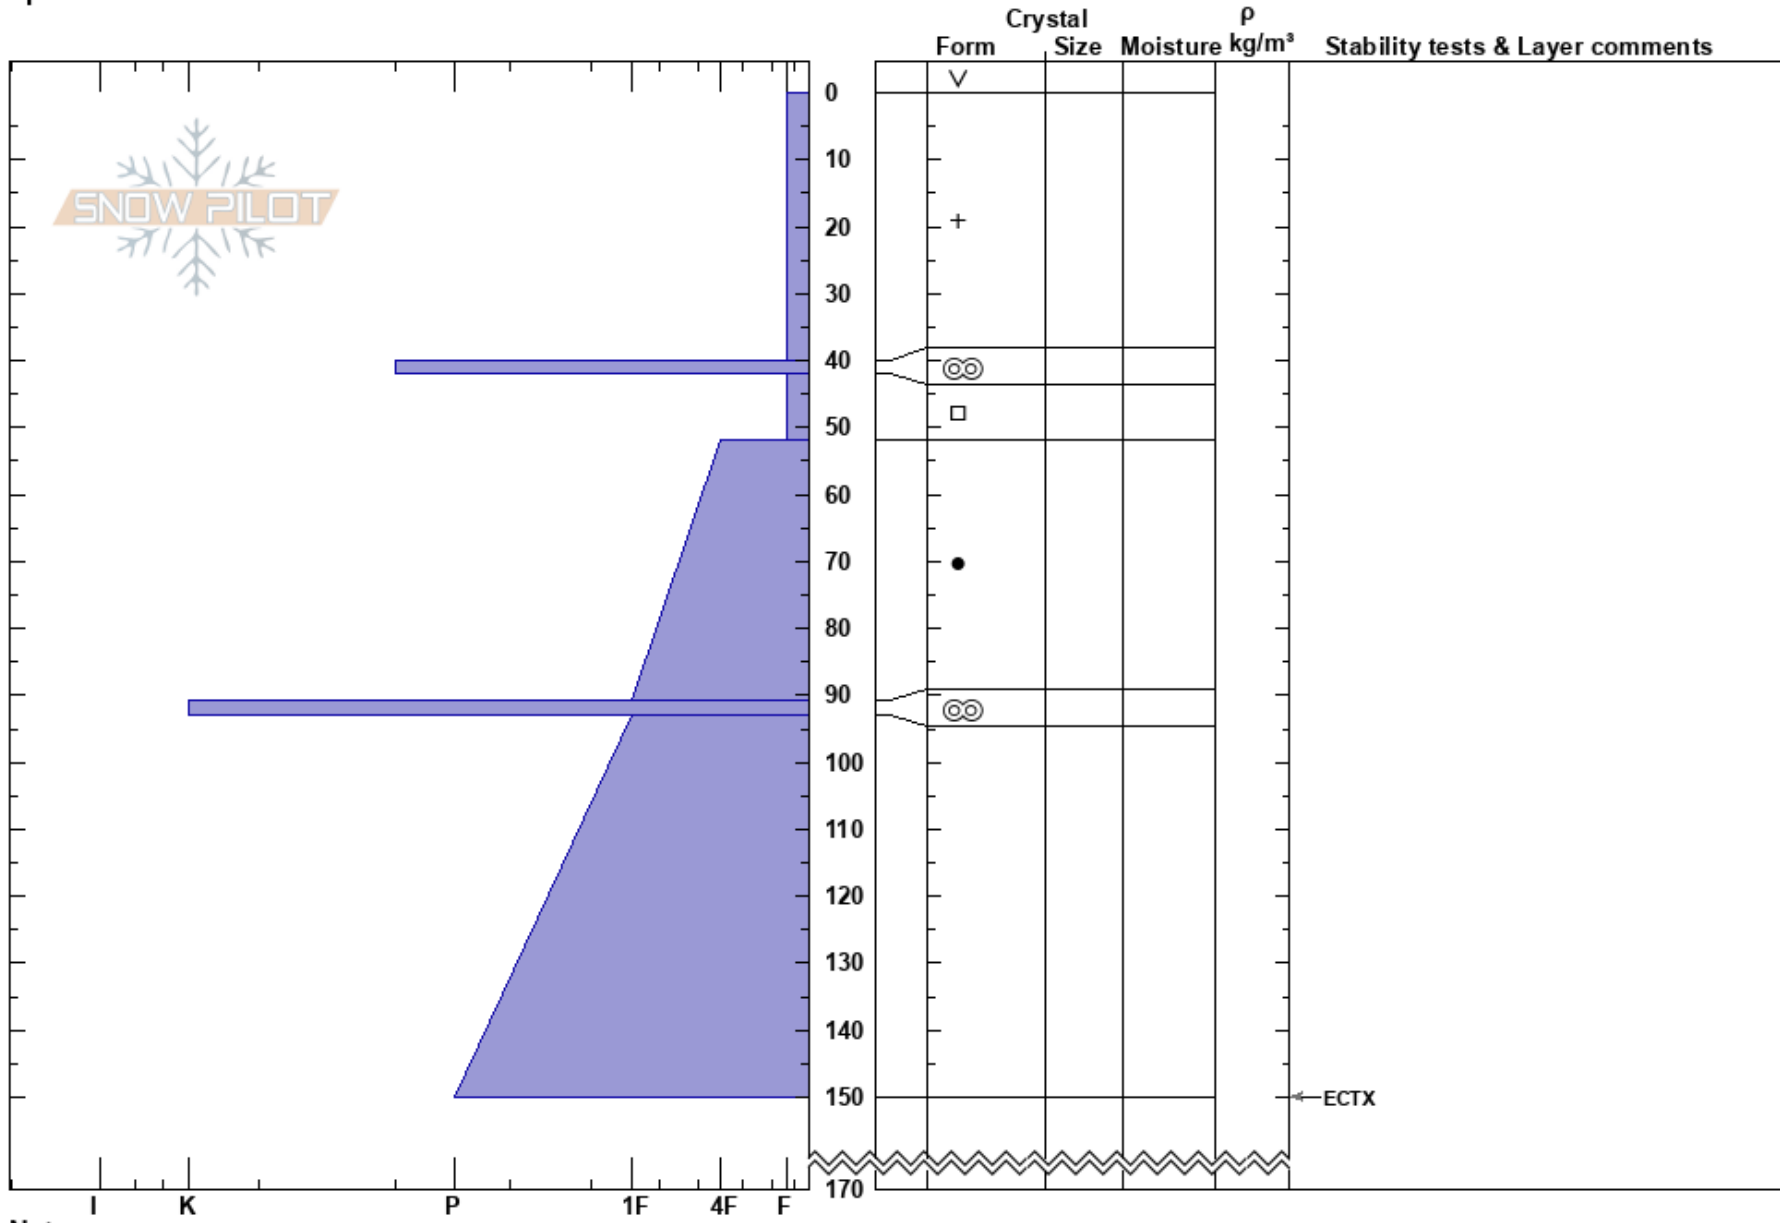

Mt Lloyd
 Ben Ohau Range
 New Zealand
Elevation: 1950 m
Aspect: S
Specifics:

Hugh Barnard
 04/08/2024 - 11:00
Co-ord: -43.81089N, 170.06709W
Slope Angle: 35°
Wind Loading:

Stability:
Air Temperature: -5°C
Sky Cover: CLR
Precipitation: NO
Wind:
HS:170
PF:60 42-52cm:Problematic layer
PS:30