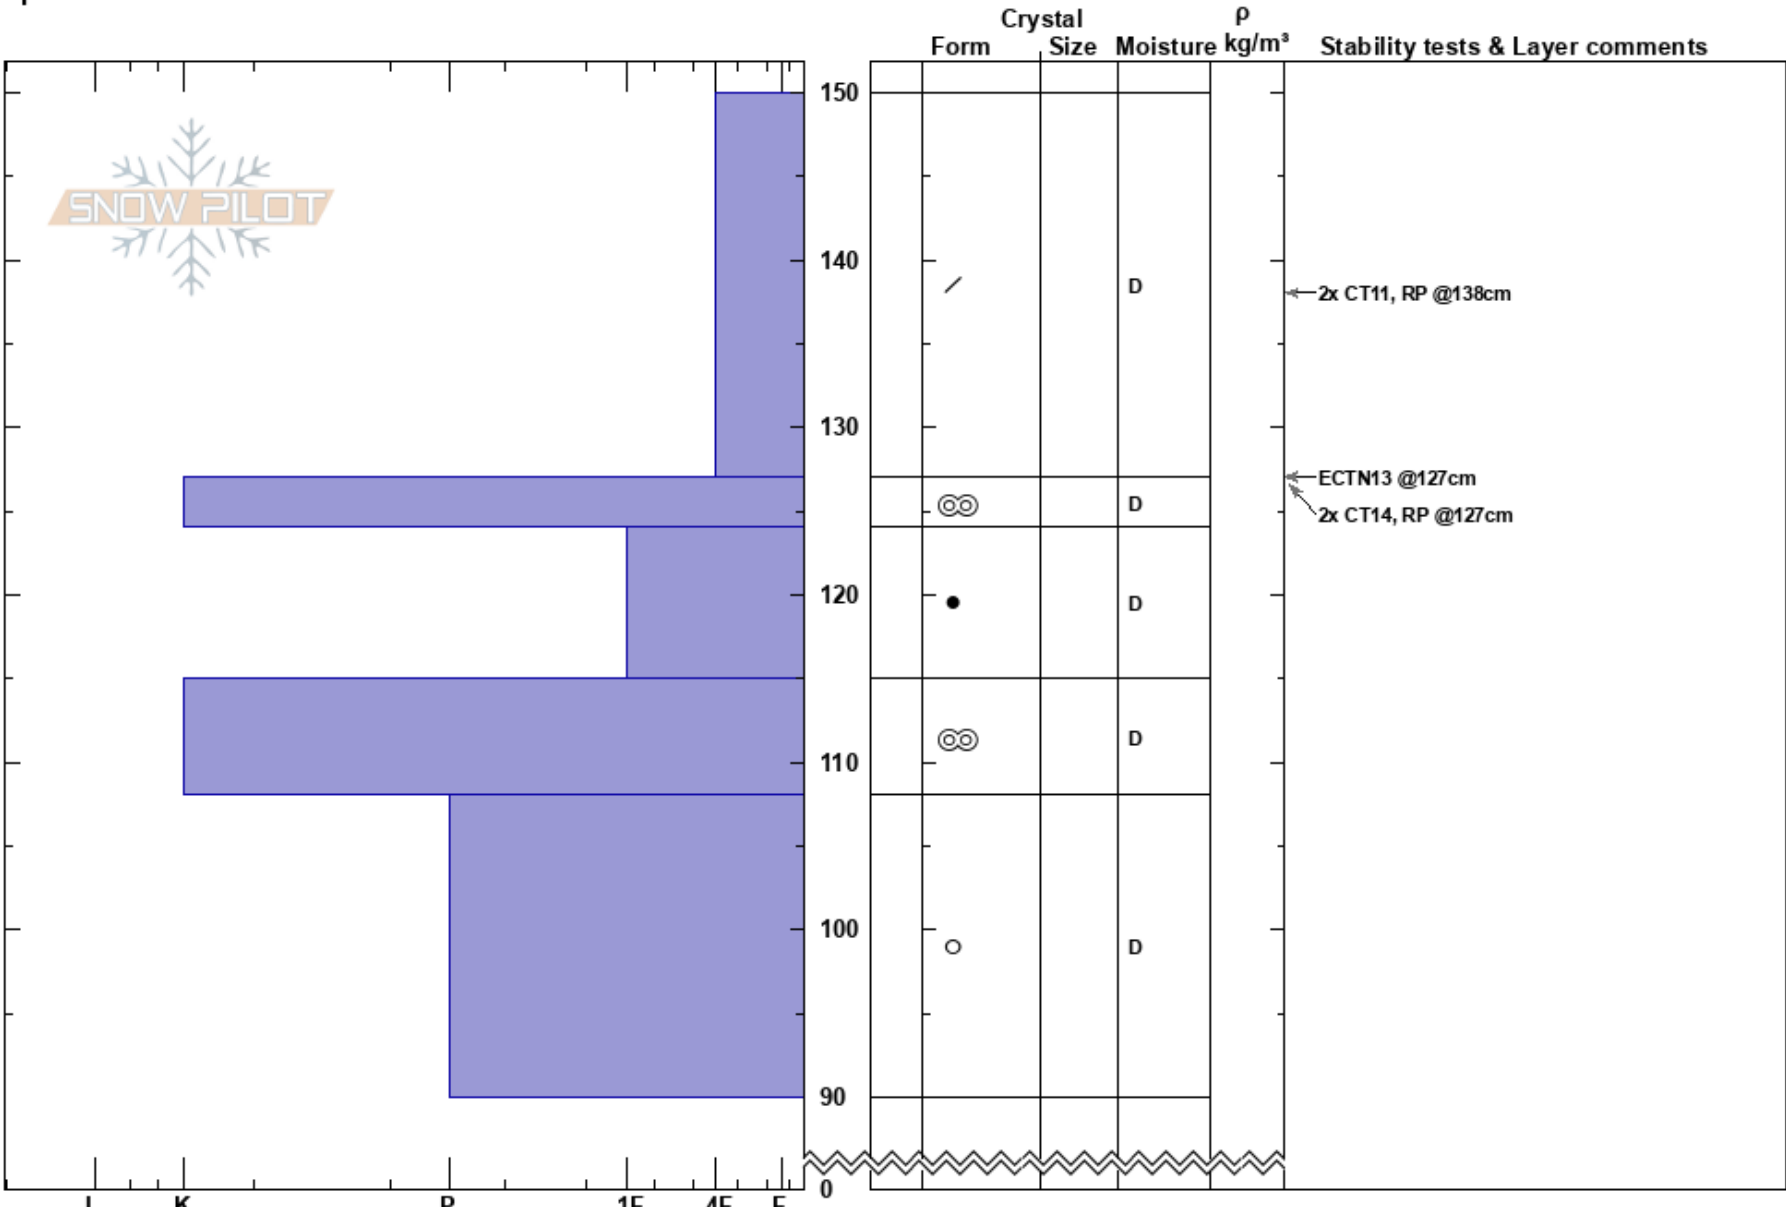

la Mesada
 Baguales
 Argentina
Elevation: 1750 m
Aspect: 350°
Specifics:

Colin Mitchell
 03/08/2024 - 11:30
Co-ord: -41.50900N, -71.31700W
Slope Angle: 10°
Wind Loading: yes

Stability: **HS:**150 **Layer Notes:**
Air Temperature: -4°C **PF:**25
Sky Cover: OVC
Precipitation: S-1
Wind: NW Moderate