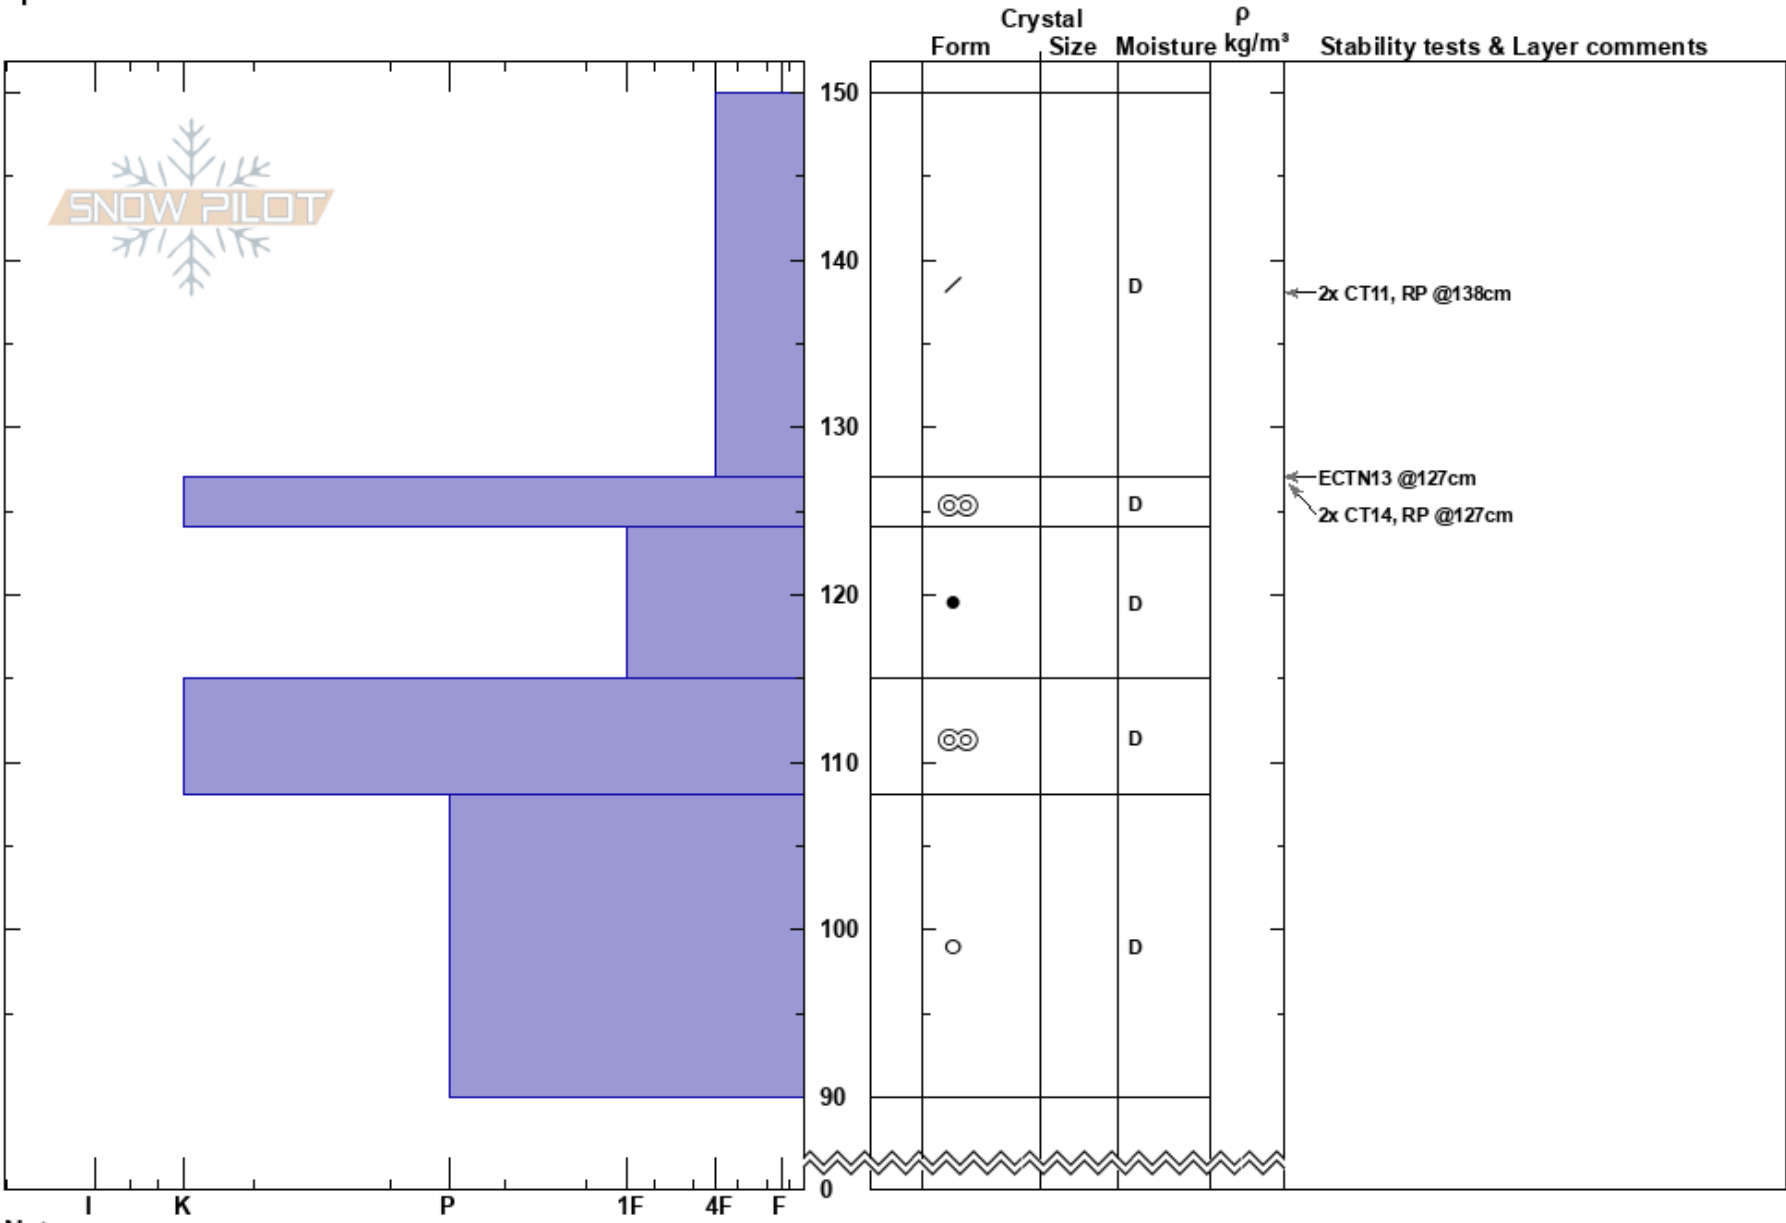

la Mesada
 Baguales
 Argentina
Elevation: 1750 m
Aspect: 350°
Specifics:

Colin Mitchell
 03/08/2024 - 11:30
Co-ord: -41.50900N, -71.31700W
Slope Angle: 10°
Wind Loading: yes

Stability: **HS:**150 **Layer Notes:**
Air Temperature: -4°C **PF:**25
Sky Cover: OVC
Precipitation: S-1
Wind: NW Moderate