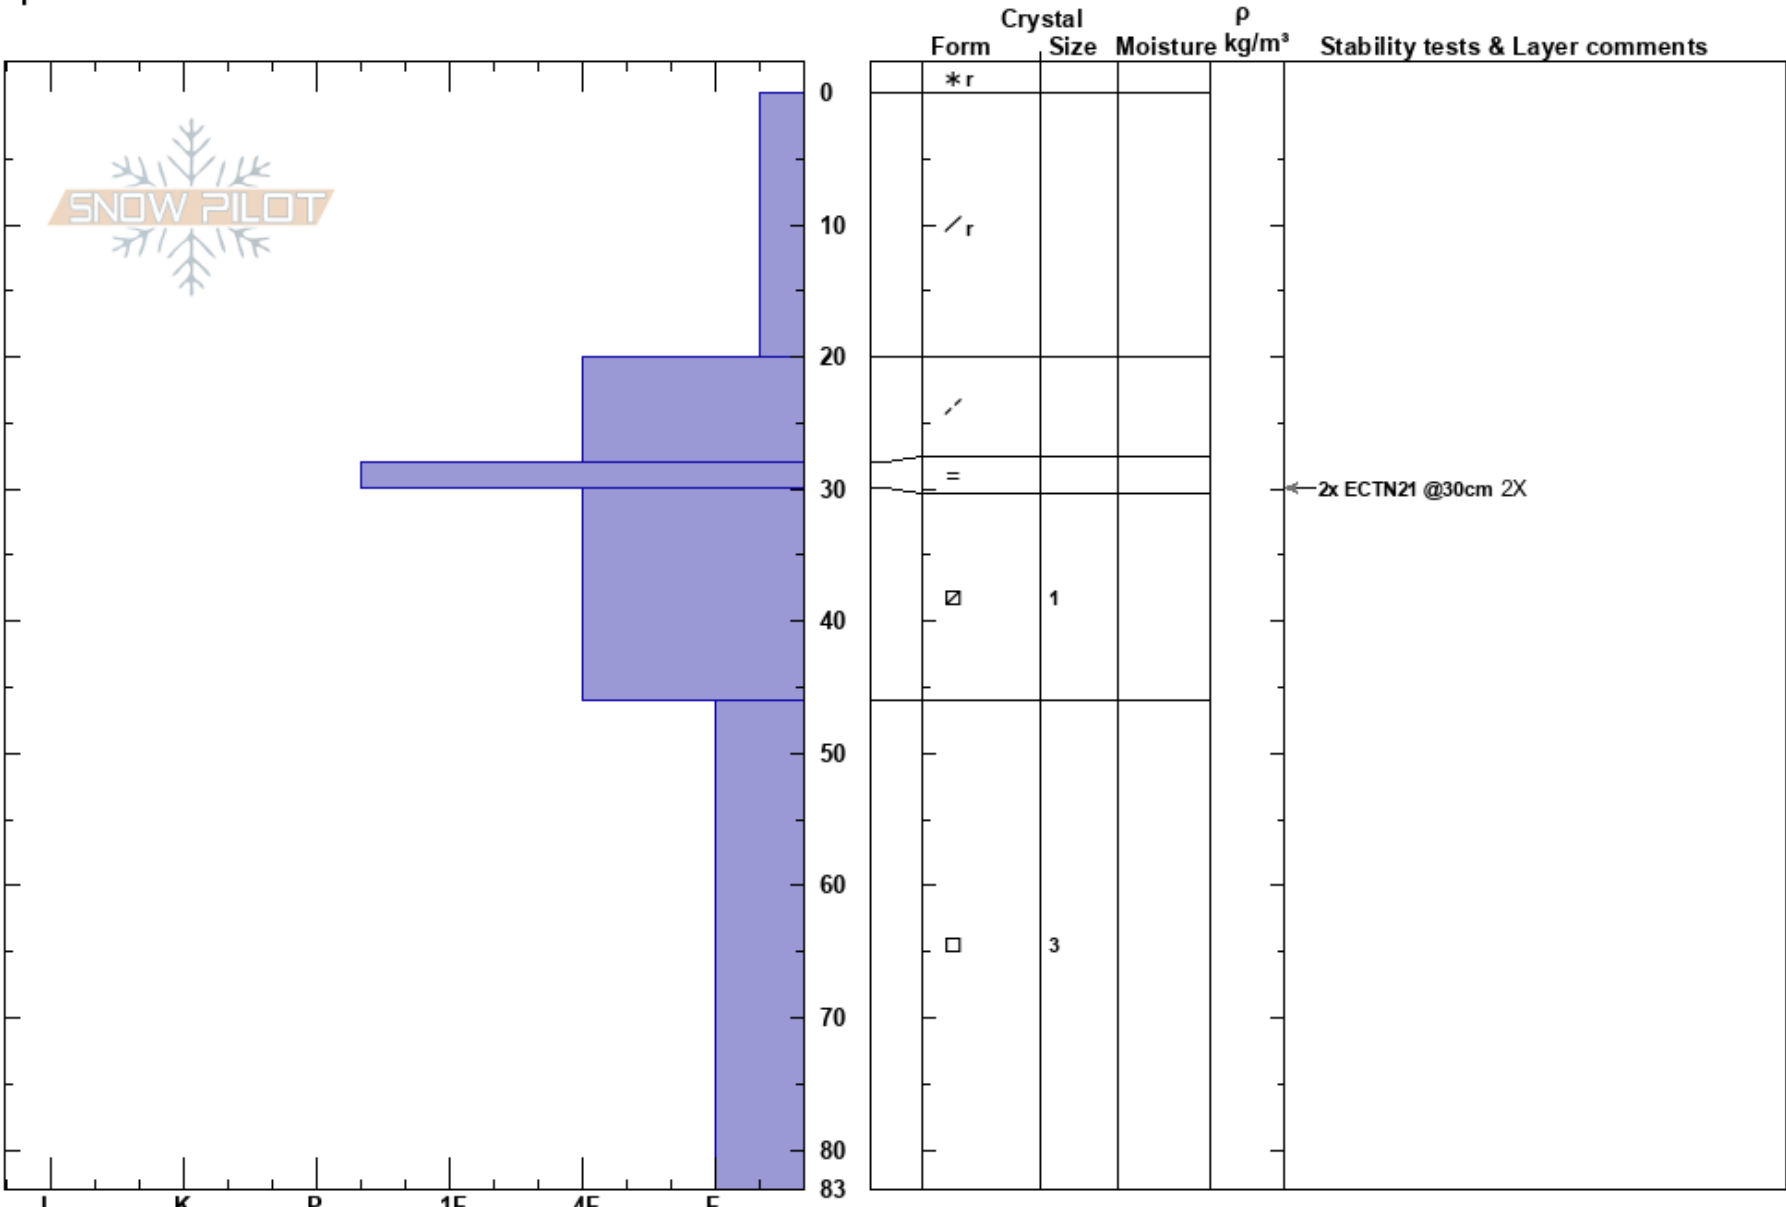

Virgin Bowl Shoulder
 Burnett range
 New Zealand
Elevation: 1980 m
Aspect: S
Specifics:

Alpine Guides
 02/08/2024 - 10:30
Co-ord:
Slope Angle:
Wind Loading:

Stability:
Air Temperature: HS:83
Sky Cover: PF:30
Precipitation: PS:20
Wind: 28-30cm:Problematic layer