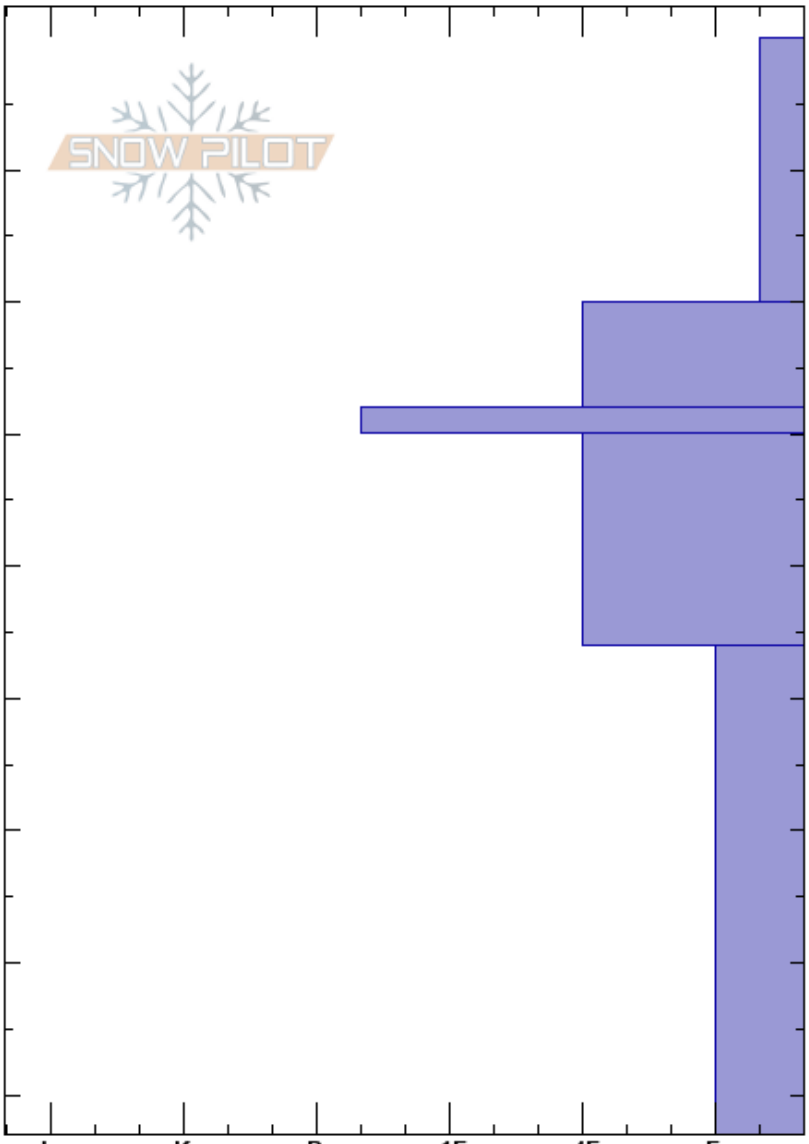

Virgin Bowl Shoulder
 Burnett range
 New Zealand
Elevation: 1980 m
Aspect: S
Specifics:

Alpine Guides
 02/08/2024 - 10:30
Co-ord:
Slope Angle:
Wind Loading:

Stability:
Air Temperature: **HS:**83
Sky Cover: **PF:**30
Precipitation: **PS:**20
Wind: 28-30cm:Problematic layer

Crystal Form	Crystal Size	Moisture	ρ kg/m ³	Stability tests & Layer comments
*r				
/r				
/				
=				← 2x ECTN21 @30cm 2X
☐	1			
☐	3			

Notes: